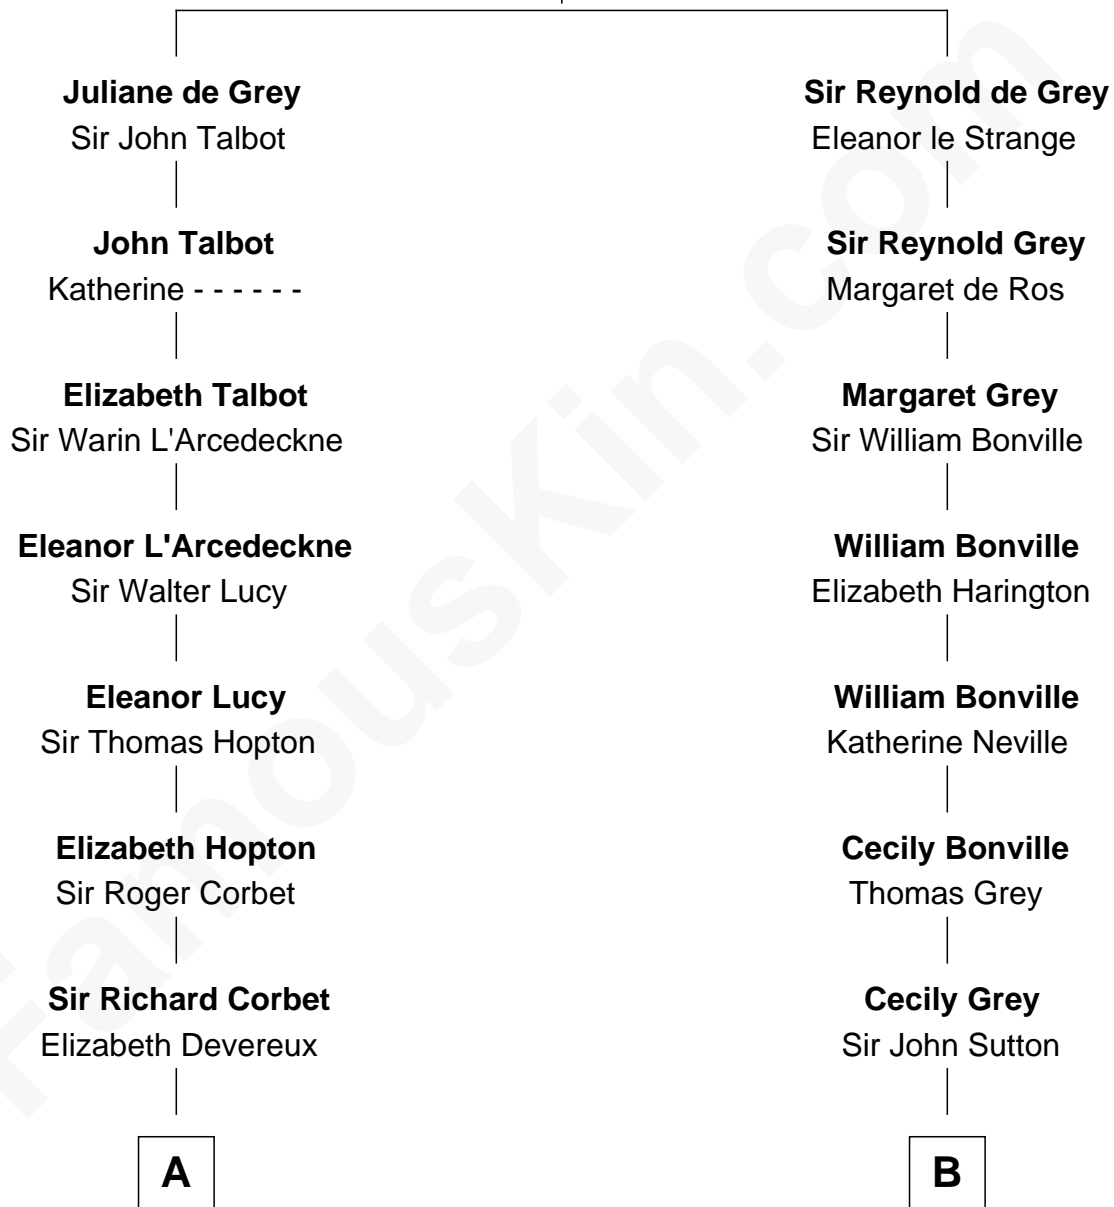

# FamousKin.com Relationship Chart of

**C. W. Post**

*Founder of Post Cereals*

18th cousin 2 times removed of

**Herbert Hoover**

*31st U.S. President*

**Sir Roger de Grey**  
Elizabeth de Hastings

**C**

**Caroline Cushman Lathrop**

Charles Rollin Post

**C. W. Post**

*Founder of Post Cereals*

**D**

**Lucinda Sherwood**

John Minthorn

**Theodore Minthorn**

Mary Wasley

**Hulda Randall Minthorn**

Jessie Clark Hoover

**Herbert Hoover**

*31st U.S. President*

FamousKin.com