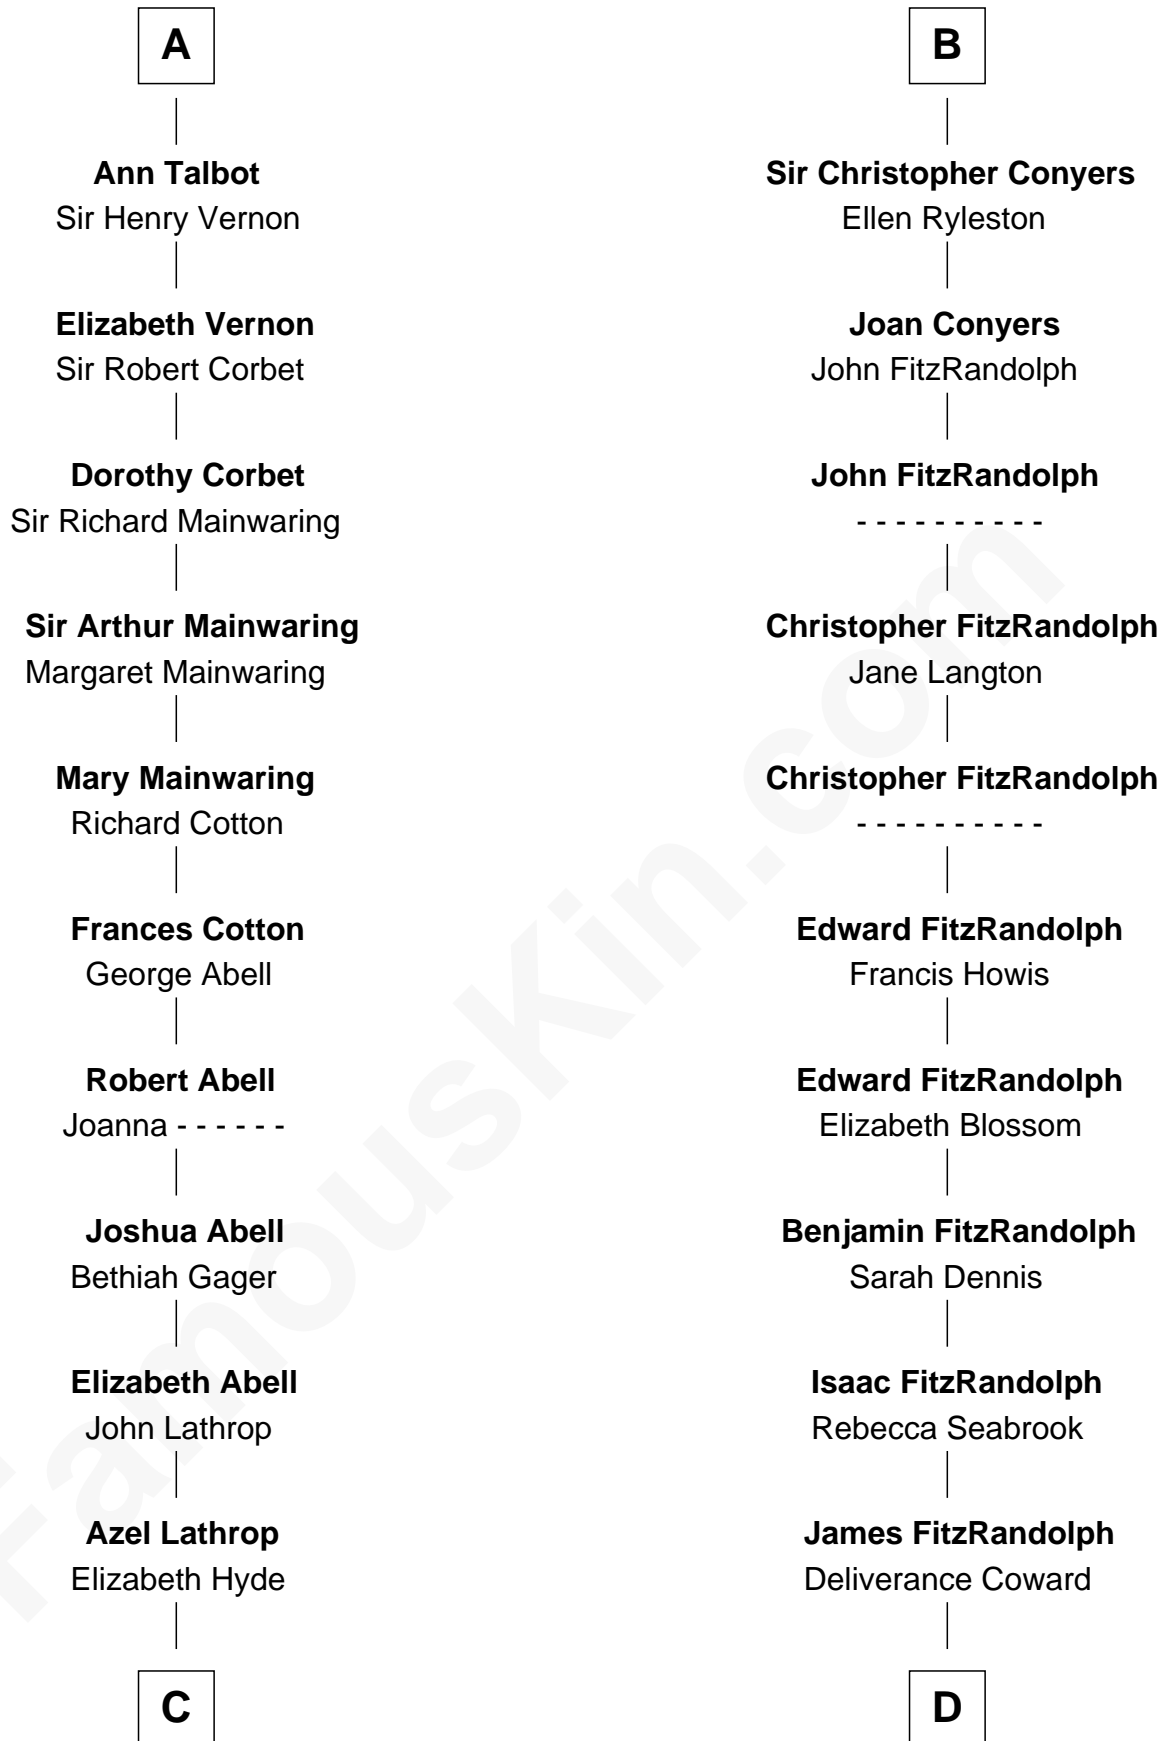

FamousKin.com Relationship Chart of

C. W. Post

Founder of Post Cereals

19th cousin 1 time removed of

Ellen Louise (Axson) Wilson

First Lady of President Woodrow Wilson

Sir William de Ros

Lucy FitzPiers

C

Erastus Lathrop

Sarah Bailey

Caroline Cushman Lathrop

Charles Rollin Post

C. W. Post

Founder of Post Cereals

D

Isaac FitzRandolph

Eleanor Hunter

Rebecca Longstreet FitzRandolph

Rev. Isaac Stockton Keith Axson

Rev. Samuel Edward Axson

Margaret Jane Hoyt

Ellen Louise (Axson) Wilson

First Lady of Woodrow Wilson