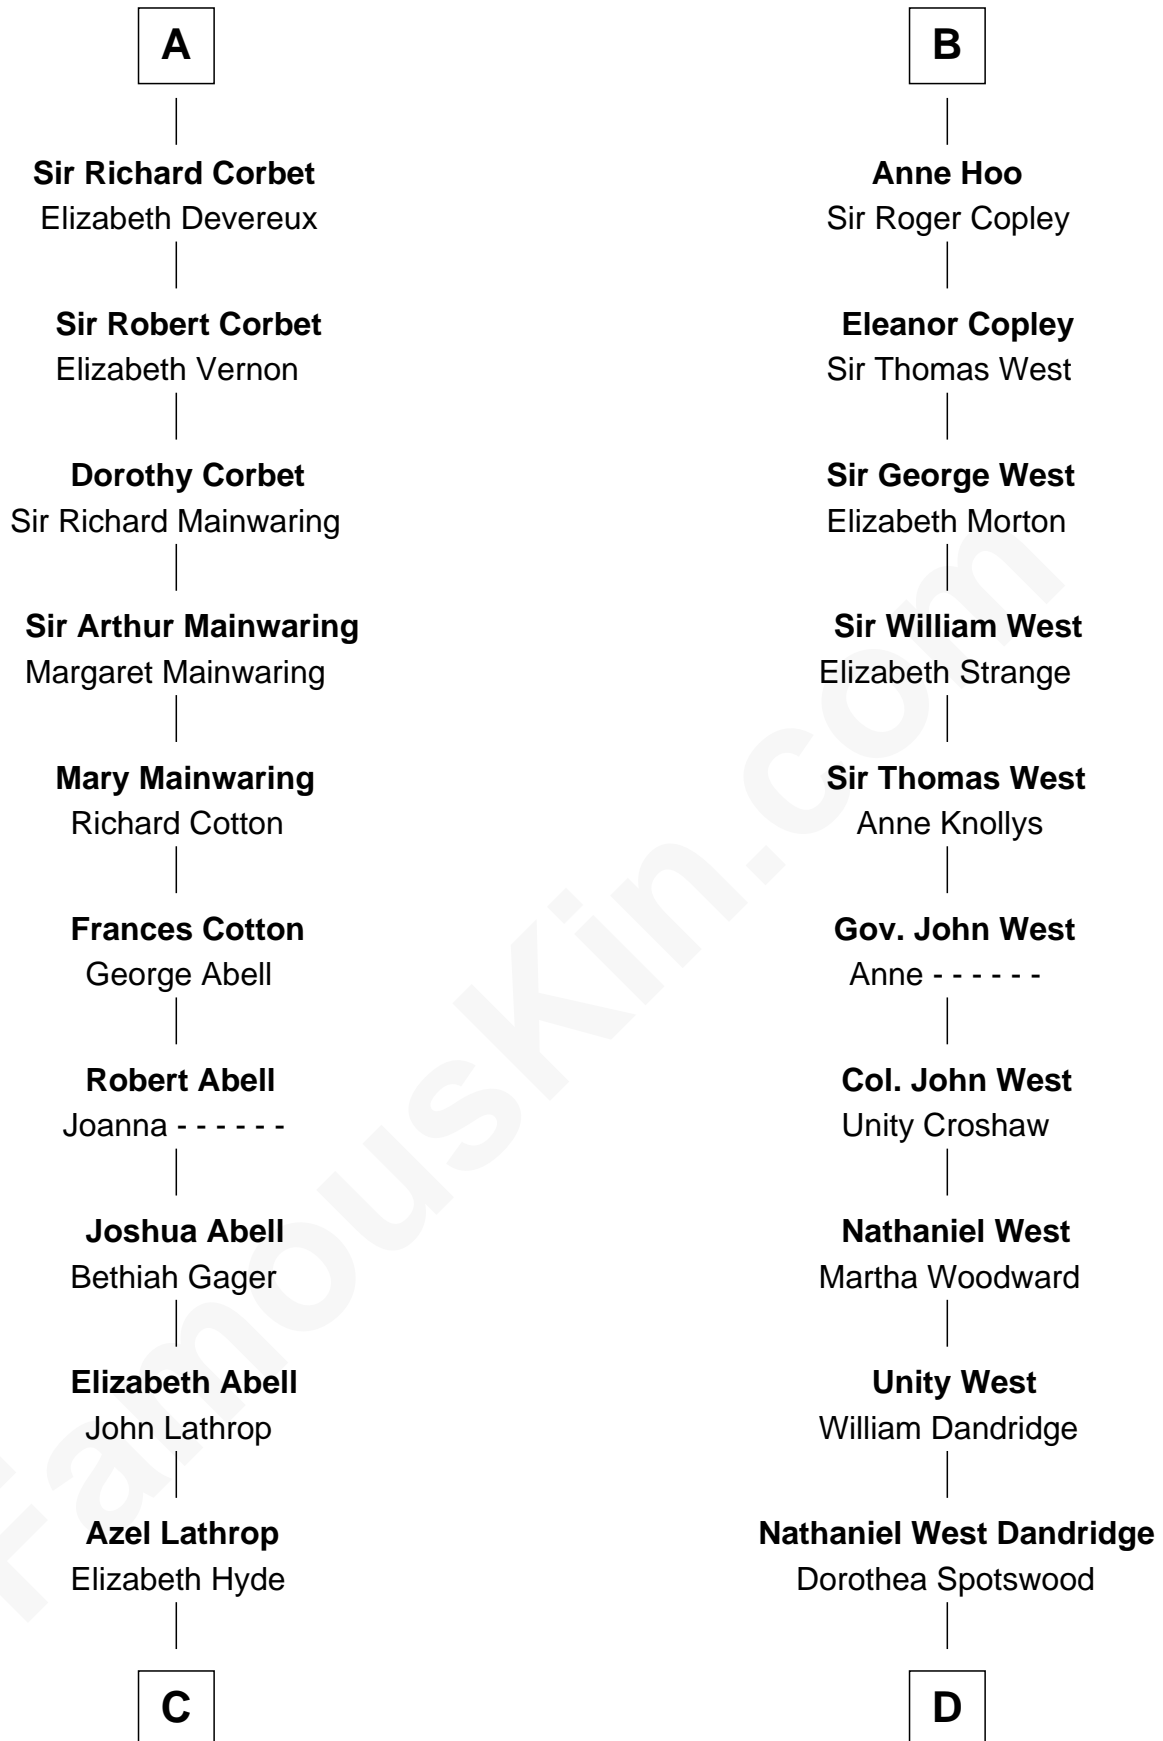

FamousKin.com Relationship Chart of

C. W. Post

Founder of Post Cereals

19th cousin 2 times removed of

Edith (Bolling) Wilson

First Lady of President Woodrow Wilson

William d'Aubenev

Mabel of Chester

C

Erastus Lathrop

Sarah Bailey

Caroline Cushman Lathrop

Charles Rollin Post

C. W. Post

Founder of Post Cereals

D