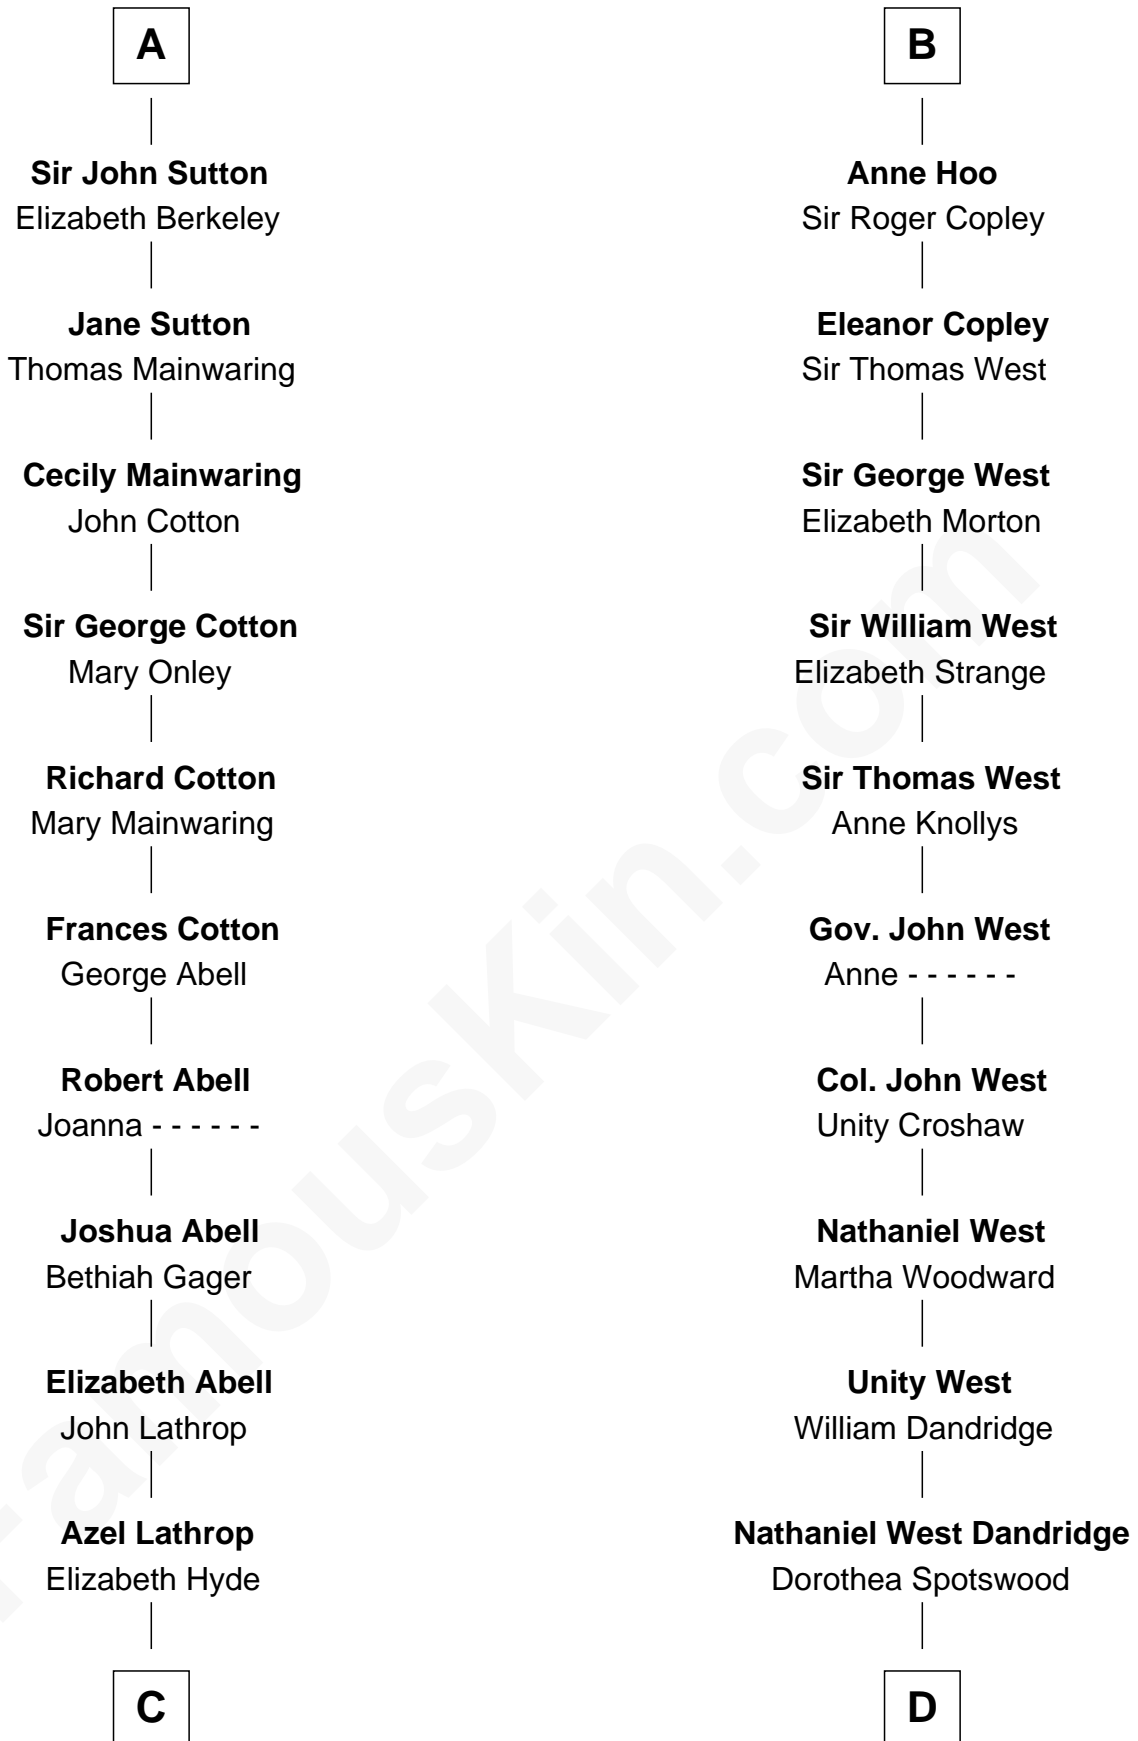

FamousKin.com Relationship Chart of

C. W. Post

Founder of Post Cereals

19th cousin 2 times removed of

Edith (Bolling) Wilson

First Lady of President Woodrow Wilson

Sir Ralph de Somery

Margaret le Gras

Sir Roger de Somery
Amabil de Chaucombe

Roger de Somery
Agnes - - - - -

Margaret de Somery
Sir John de Sutton

Sir John de Sutton
Isabel de Cherleton

Sir John de Sutton
Joan de Clinton

Sir John Sutton
Alice le Despenser

Sir John Sutton
Constance Blount

A

Sir Roger de Somery
Nichole d'Aubenev

Joan de Somery
John IV le Strange

Hawise le Strange
Robert de Felton

Sir John de Felton
Sibyl - - - - -

Sir Thomas de Felton
Joan Walkfare

Eleanor de Felton
Sir Thomas Hoo

Sir Thomas Hoo
Eleanor de Welles

B

C

Erastus Lathrop

Sarah Bailey

Caroline Cushman Lathrop

Charles Rollin Post