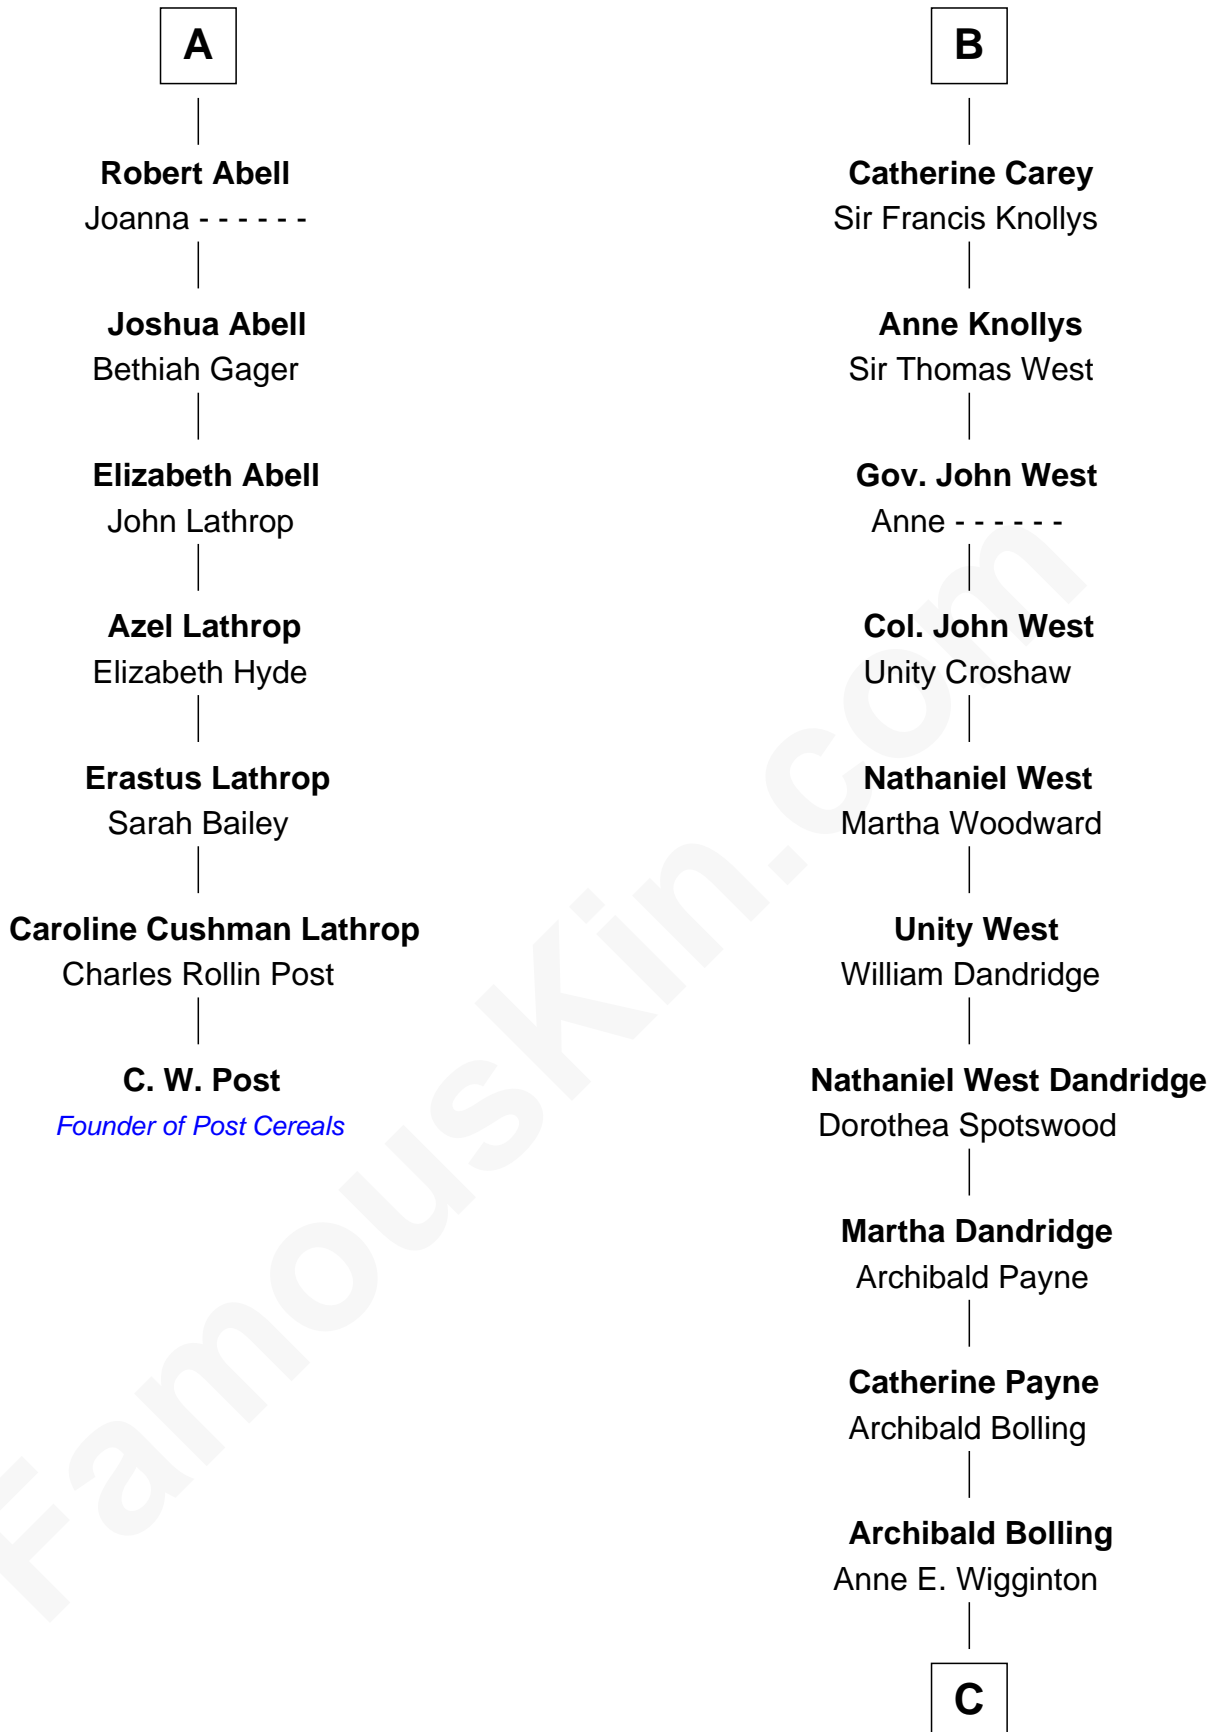

# FamousKin.com Relationship Chart of

**C. W. Post**

*Founder of Post Cereals*

13th cousin 5 times removed of

**Edith (Bolling) Wilson**

*First Lady of President Woodrow Wilson*

**Thomas de Berkeley**

*with wife  
Katherine de Clyvedon*

**Jane Sutton**  
Thomas Mainwaring

**Elizabeth de Berkeley**  
Richard de Beauchamp

**Cecily Mainwaring**  
John Cotton

**Eleanor Beauchamp**  
Edmund Beaufort

**Sir George Cotton**  
Mary Onley

**Eleanor Beaufort**  
Sir Robert Spencer

**Richard Cotton**  
Mary Mainwaring

**Margaret Spencer**  
Sir Thomas Carey

**Frances Cotton**  
George Abell

**Sir William Carey**  
Mary Boleyn

**A**

**B**

C

William Holcombe Bolling

Sarah Spiers White

Edith (Bolling) Wilson

*First Lady of Woodrow Wilson*

FamousKin.com