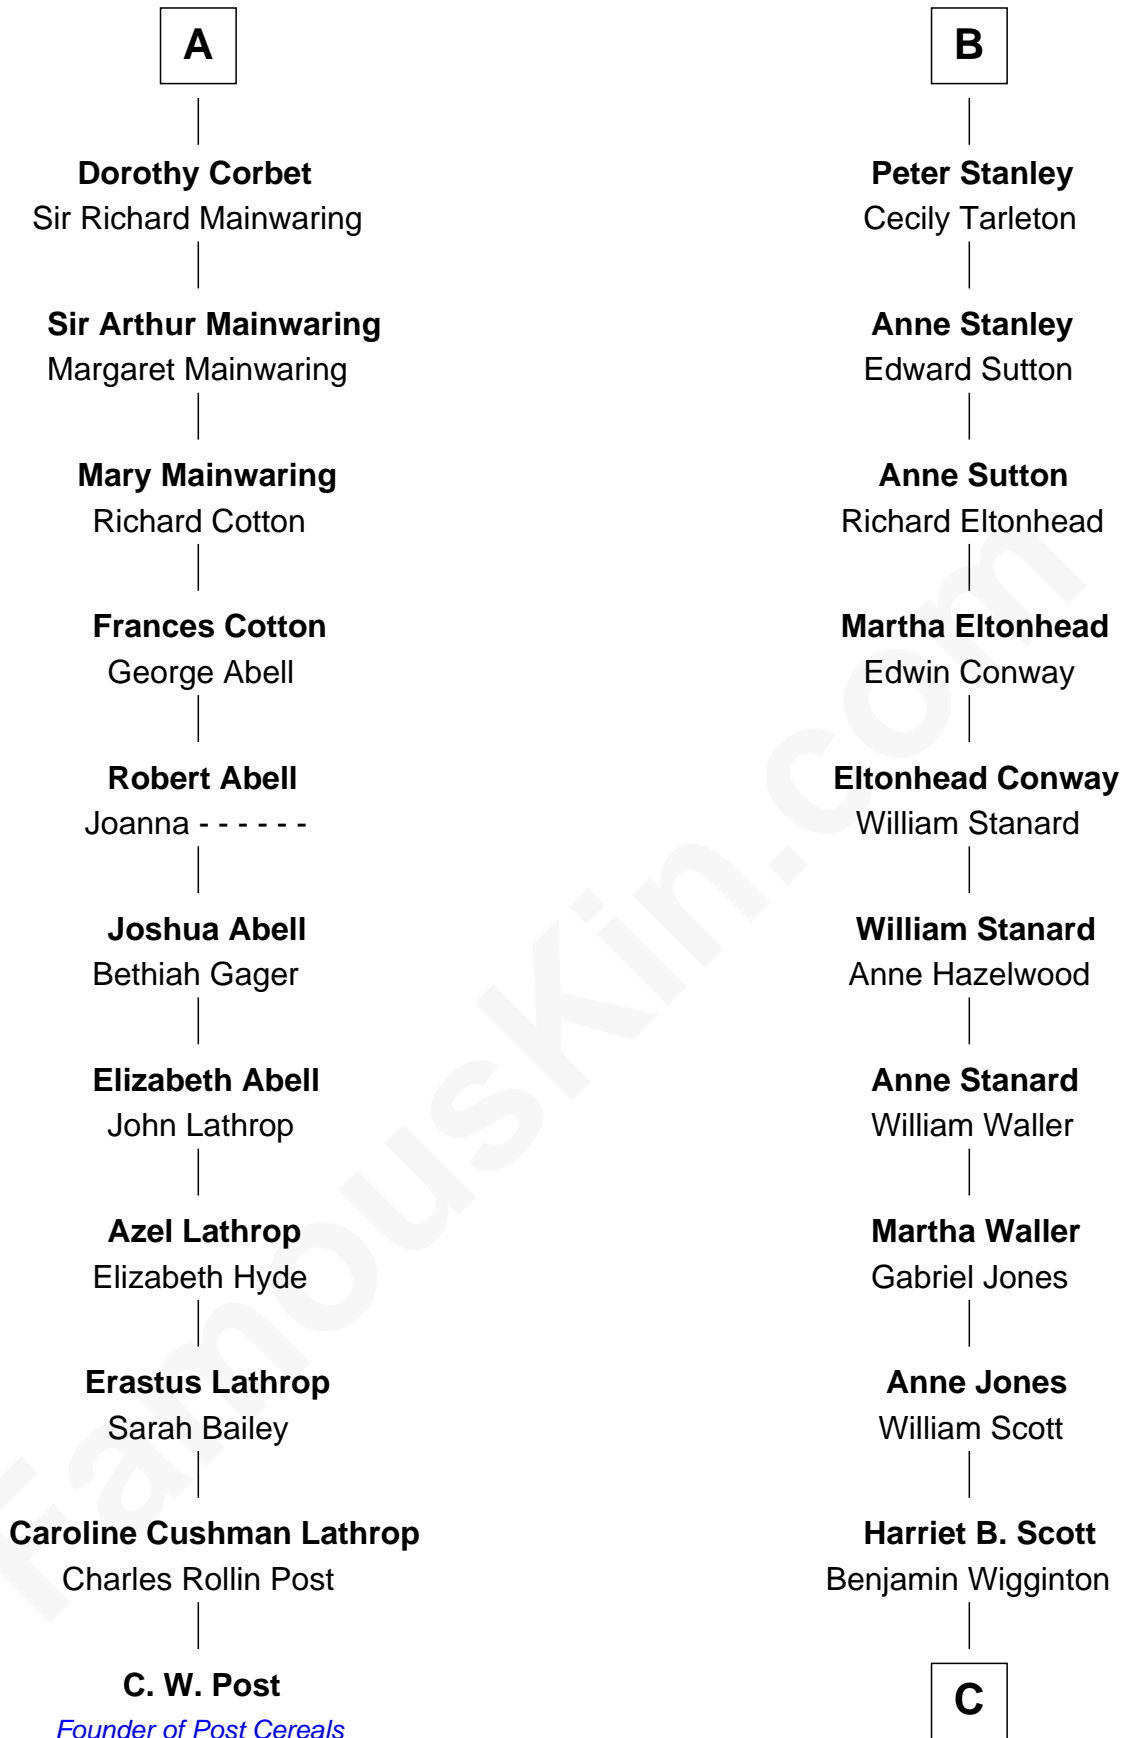

# FamousKin.com Relationship Chart of

**C. W. Post**

*Founder of Post Cereals*

17th cousin 2 times removed of

**Edith (Bolling) Wilson**

*First Lady of President Woodrow Wilson*

**Ralph de Stafford**

*with wife  
Margaret de Audley*

William Stanley

**Anne Ferrers**

Sir Walter Devereux

**William Stanley**

Alice Hoghton

**Elizabeth Devereux**

Sir Richard Corbet

**Sir William Stanley**

Agnes Grosvenor

**Sir Robert Corbet**

Elizabeth Vernon

**Sir William Stanley**

Anne Harington

**A**

**B**

**C**