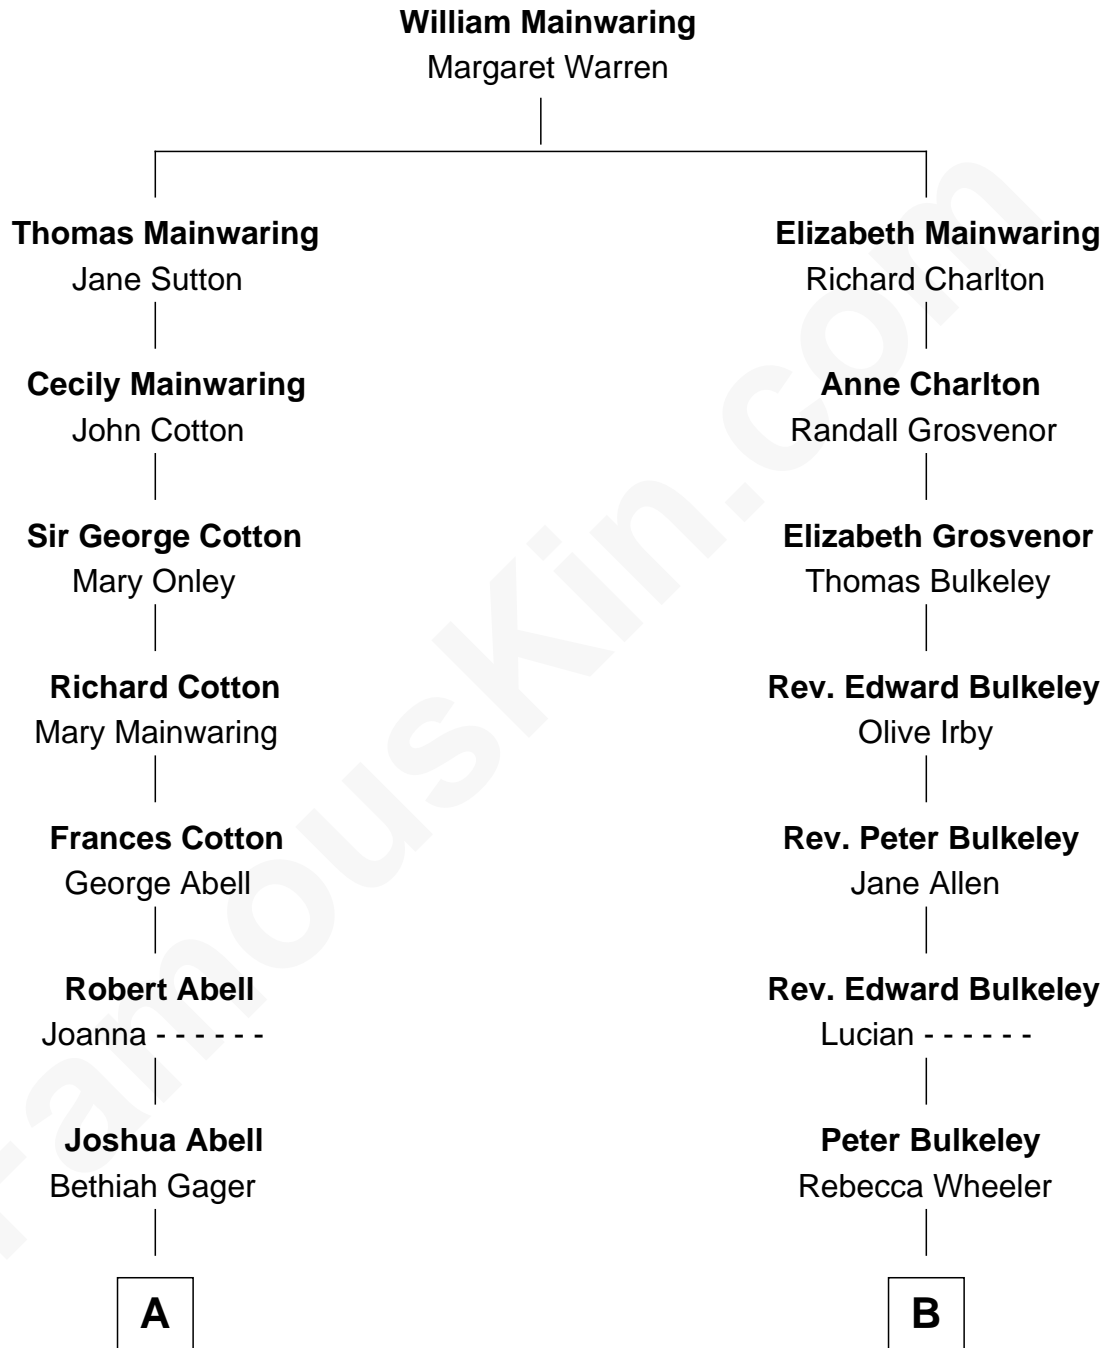

FamousKin.com Relationship Chart of

C. W. Post

Founder of Post Cereals

9th cousin 2 times removed of

Samuel Prescott

Completed Paul Revere's Midnight Ride

A

Elizabeth Abell

John Lathrop

Azel Lathrop

Elizabeth Hyde

Erastus Lathrop

Sarah Bailey

Caroline Cushman Lathrop

Charles Rollin Post

C. W. Post

Founder of Post Cereals

B

Rebecca Bulkeley

Dr. Jonathan Prescott

Dr. Abel Prescott

Abigail Brigham

Samuel Prescott

Completed Paul Revere's Ride