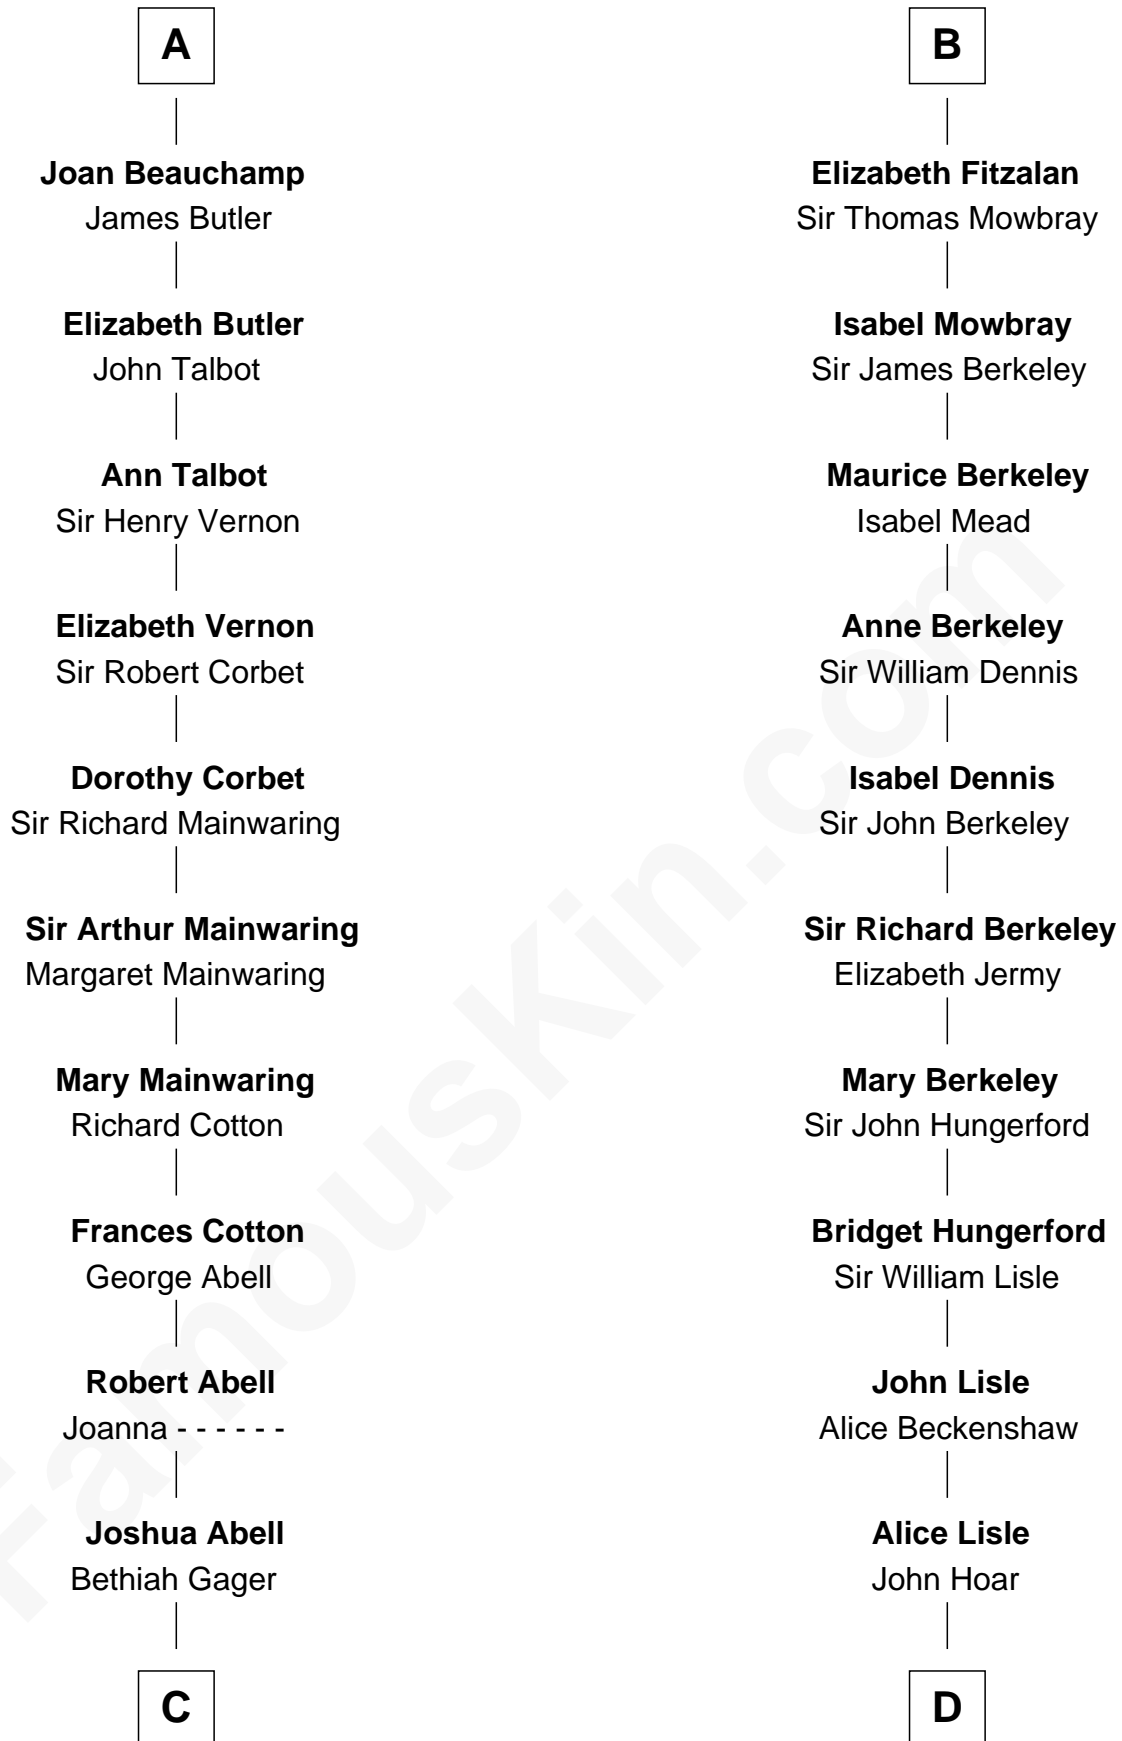

FamousKin.com Relationship Chart of

C. W. Post

Founder of Post Cereals

20th cousin 1 time removed of

Samuel Prescott

Completed Paul Revere's Midnight Ride

C

Elizabeth Abell

John Lathrop

Azel Lathrop

Elizabeth Hyde

Erastus Lathrop

Sarah Bailey

Caroline Cushman Lathrop

Charles Rollin Post

C. W. Post