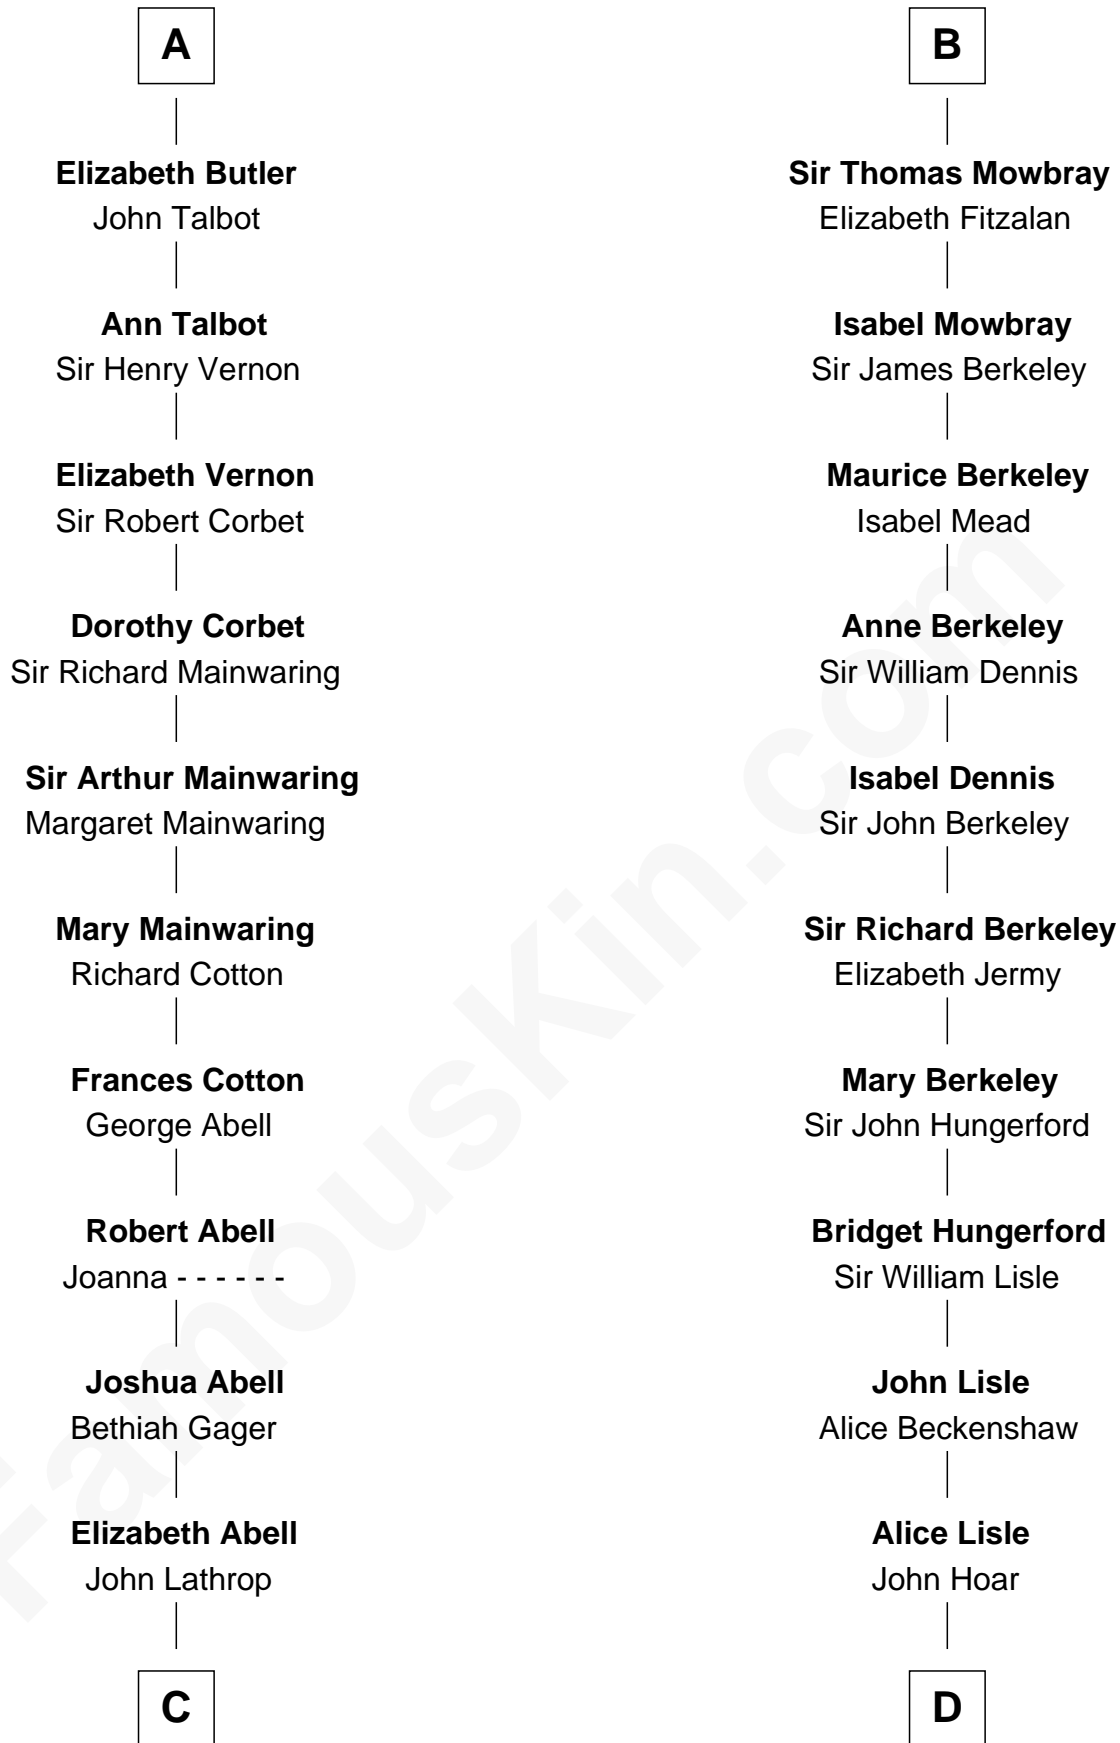

# FamousKin.com Relationship Chart of

**C. W. Post**

*Founder of Post Cereals*

20th cousin of

**Samuel Prescott**

*Completed Paul Revere's Midnight Ride*

**C**

**Azel Lathrop**  
Elizabeth Hyde

**Erastus Lathrop**  
Sarah Bailey

**Caroline Cushman Lathrop**  
Charles Rollin Post

**C. W. Post**  
*Founder of Post Cereals*

**D**

**Elizabeth Hoar**  
Jonathan Prescott

**Dr. Jonathan Prescott**  
Rebecca Bulkeley

**Dr. Abel Prescott**  
Abigail Brigham

**Samuel Prescott**  
*Completed Paul Revere's Ride*

FamousKin.com