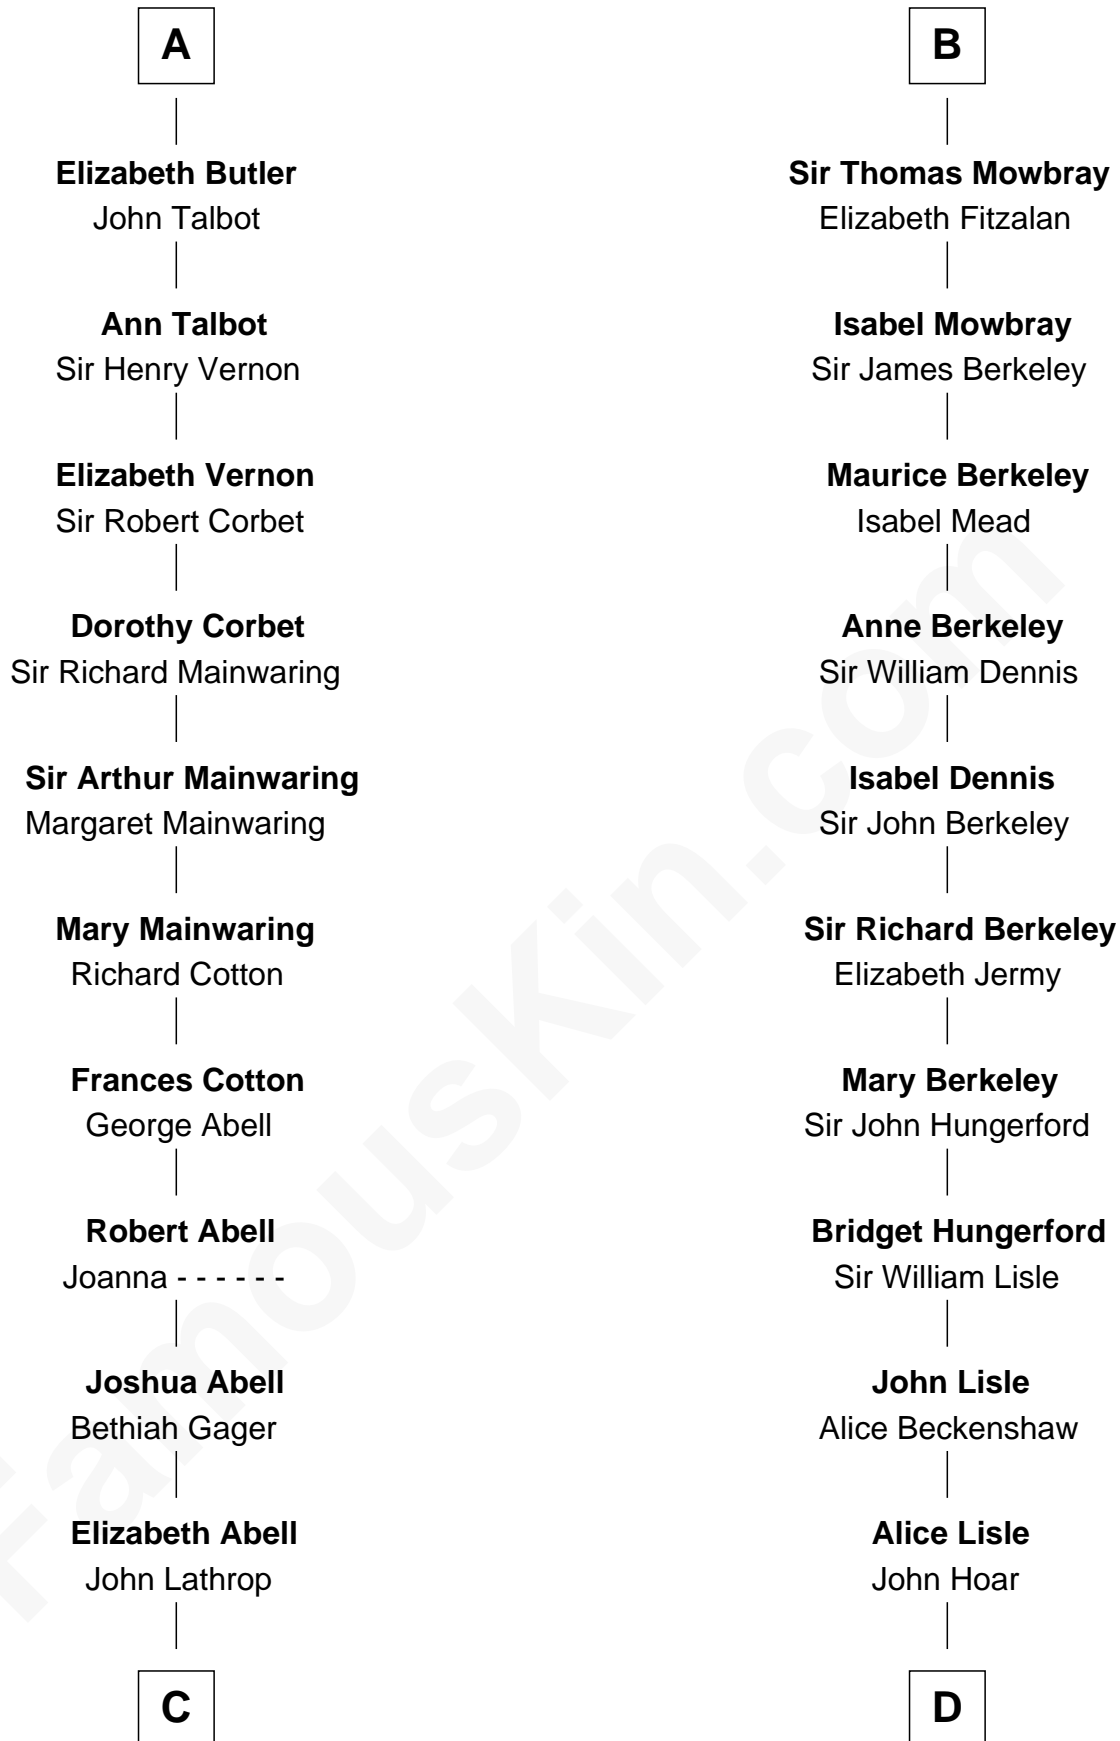

FamousKin.com Relationship Chart of

C. W. Post

Founder of Post Cereals

20th cousin of

Samuel Prescott

Completed Paul Revere's Midnight Ride

Piers de Lutegareshale

Maud de Mandeville

C

Azel Lathrop
Elizabeth Hyde

Erastus Lathrop
Sarah Bailey

Caroline Cushman Lathrop
Charles Rollin Post

C. W. Post
Founder of Post Cereals

D

Elizabeth Hoar
Jonathan Prescott

Dr. Jonathan Prescott
Rebecca Bulkeley

Dr. Abel Prescott
Abigail Brigham

Samuel Prescott
Completed Paul Revere's Ride

FamousKin.com