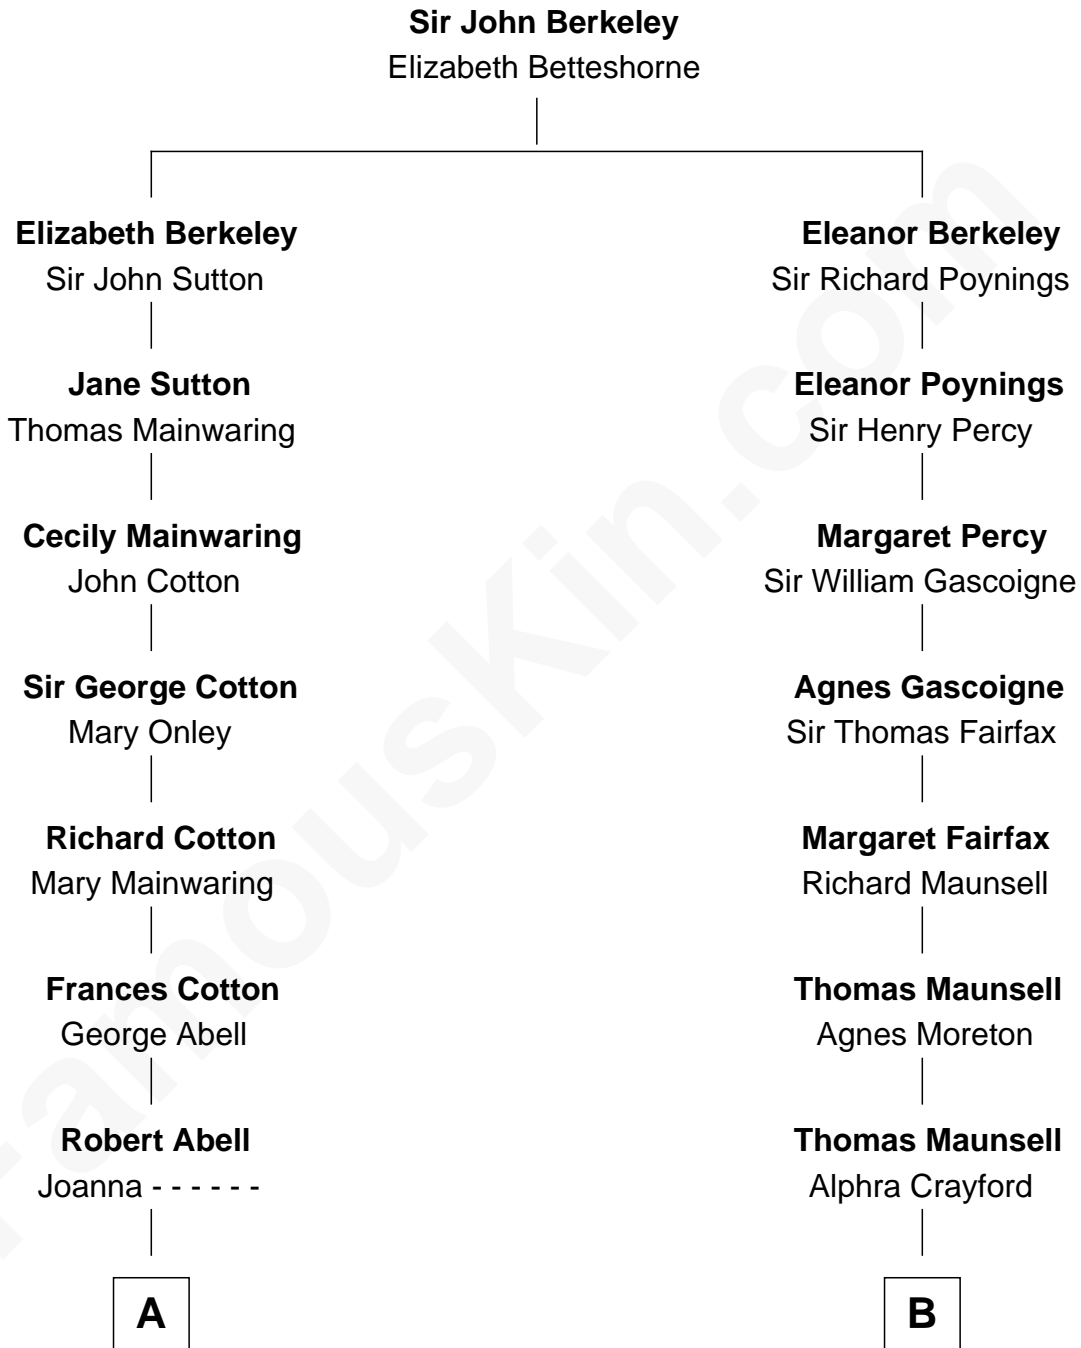

FamousKin.com Relationship Chart of

C. W. Post

Founder of Post Cereals

12th cousin 6 times removed of

Phoebe Waller-Bridge

Theatre, TV and Movie Actress

C

Michael Cyprian Waller-Bridge

Teresa Mary Clerke

Phoebe Waller-Bridge

Theatre, TV and Movie Actress

FamousKin.com