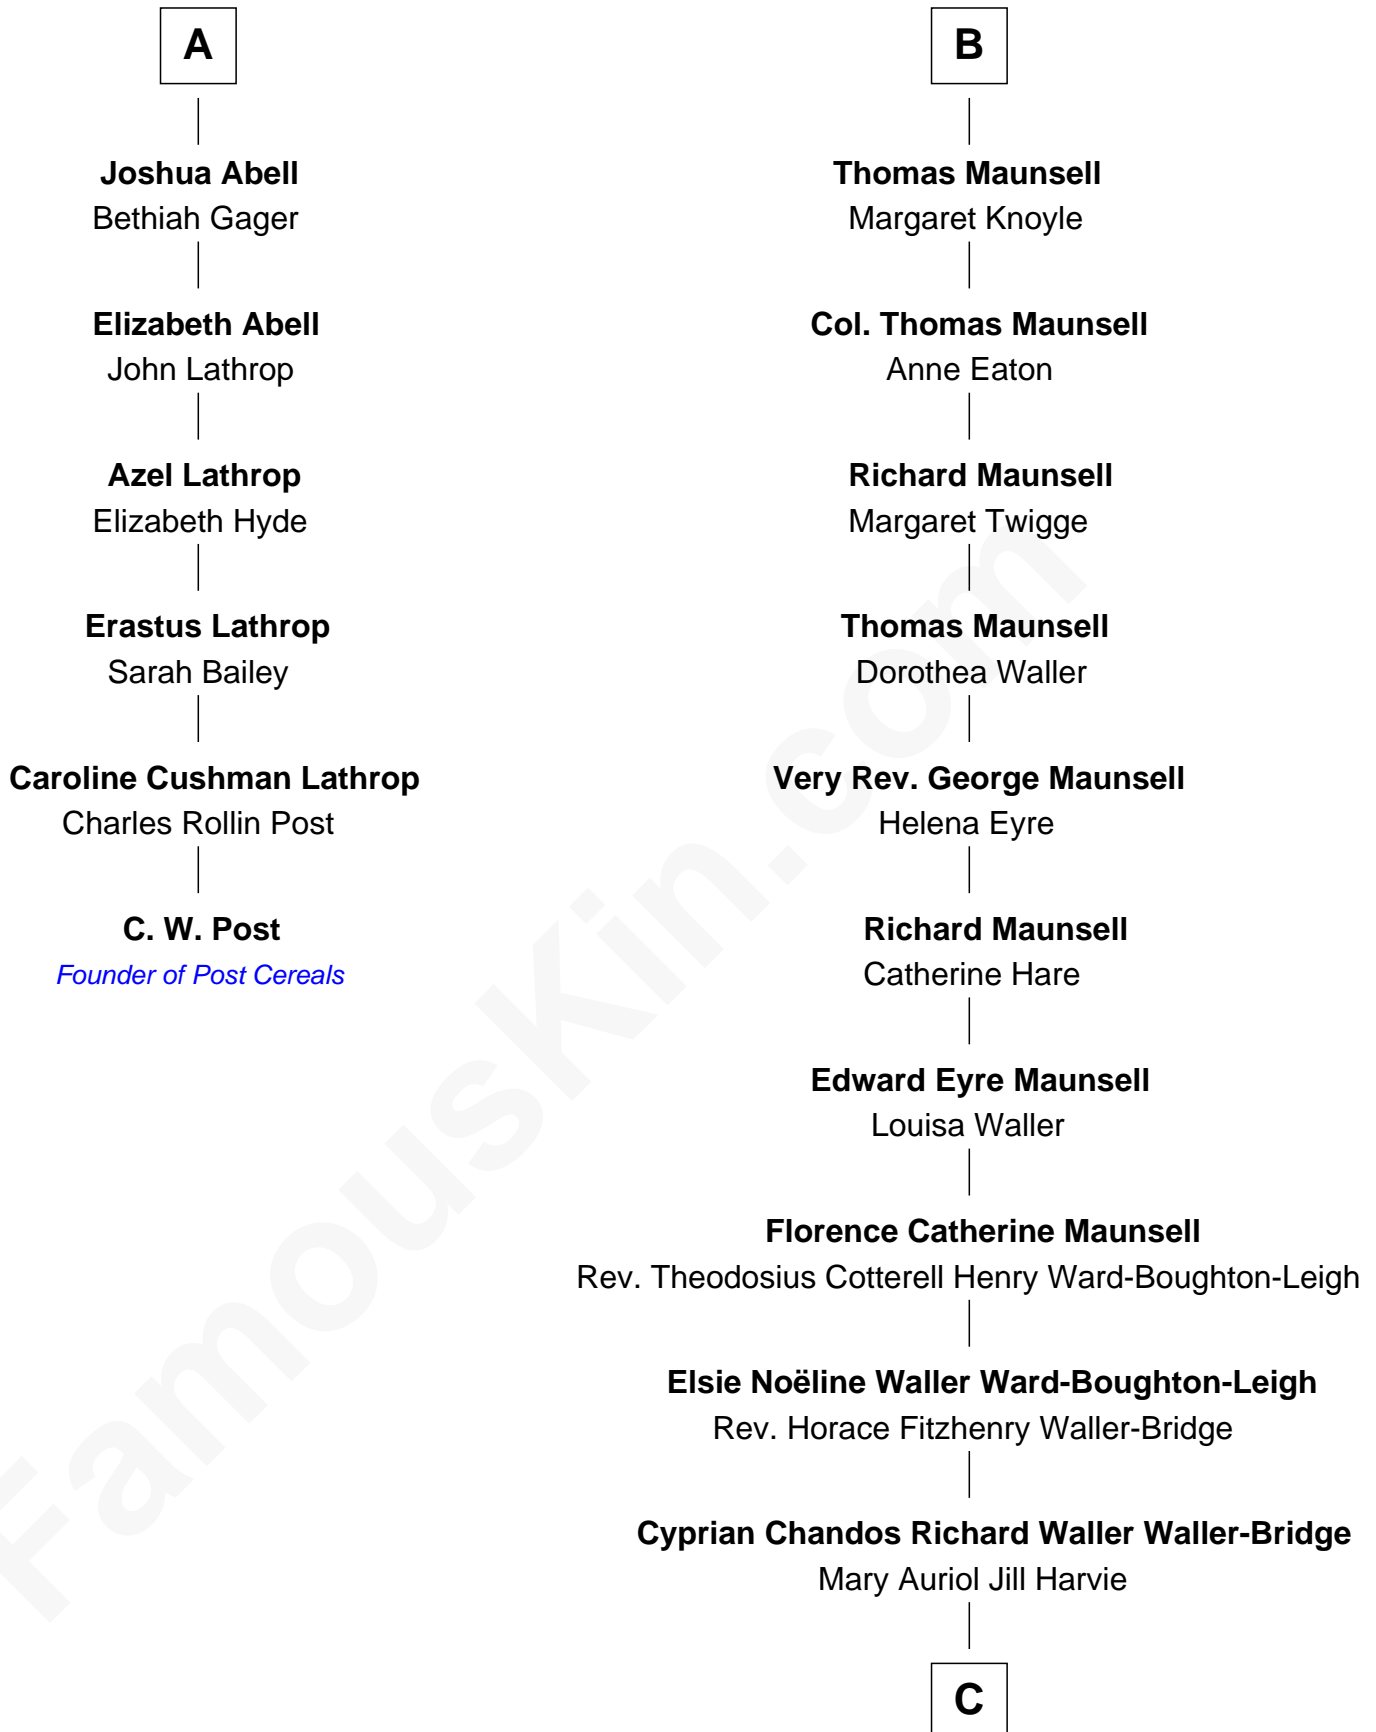

FamousKin.com Relationship Chart of

C. W. Post

Founder of Post Cereals

12th cousin 6 times removed of

Phoebe Waller-Bridge

Theatre, TV and Movie Actress

C

Michael Cyprian Waller-Bridge

Teresa Mary Clerke

Phoebe Waller-Bridge

Theatre, TV and Movie Actress

FamousKin.com