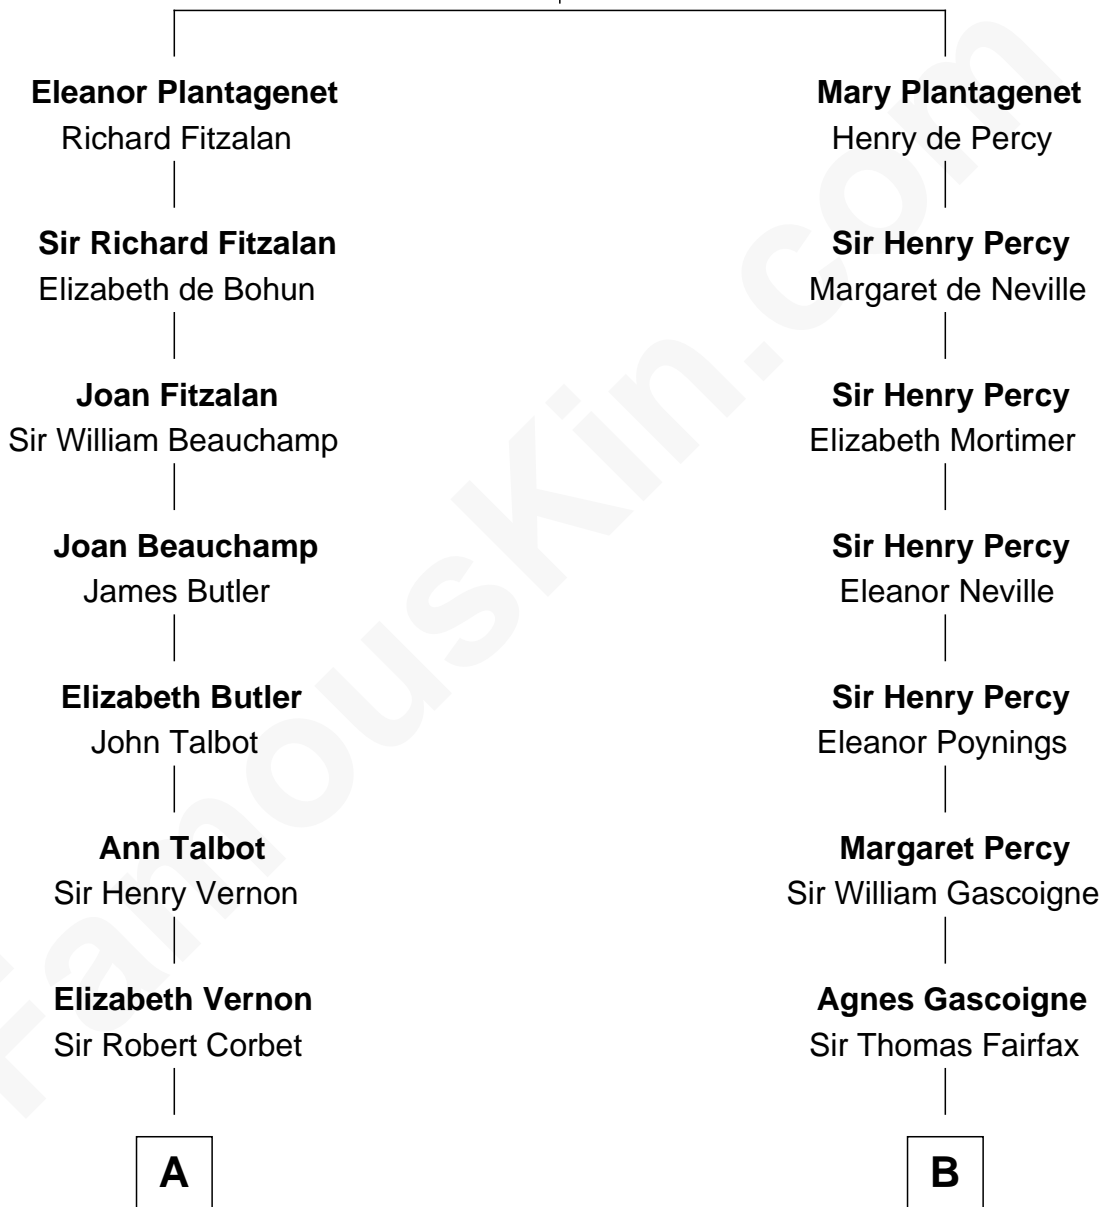

FamousKin.com Relationship Chart of

C. W. Post

Founder of Post Cereals

17th cousin 4 times removed of

Phoebe Waller-Bridge

Theatre, TV and Movie Actress

Henry Plantagenet
Maud de Chaworth

C