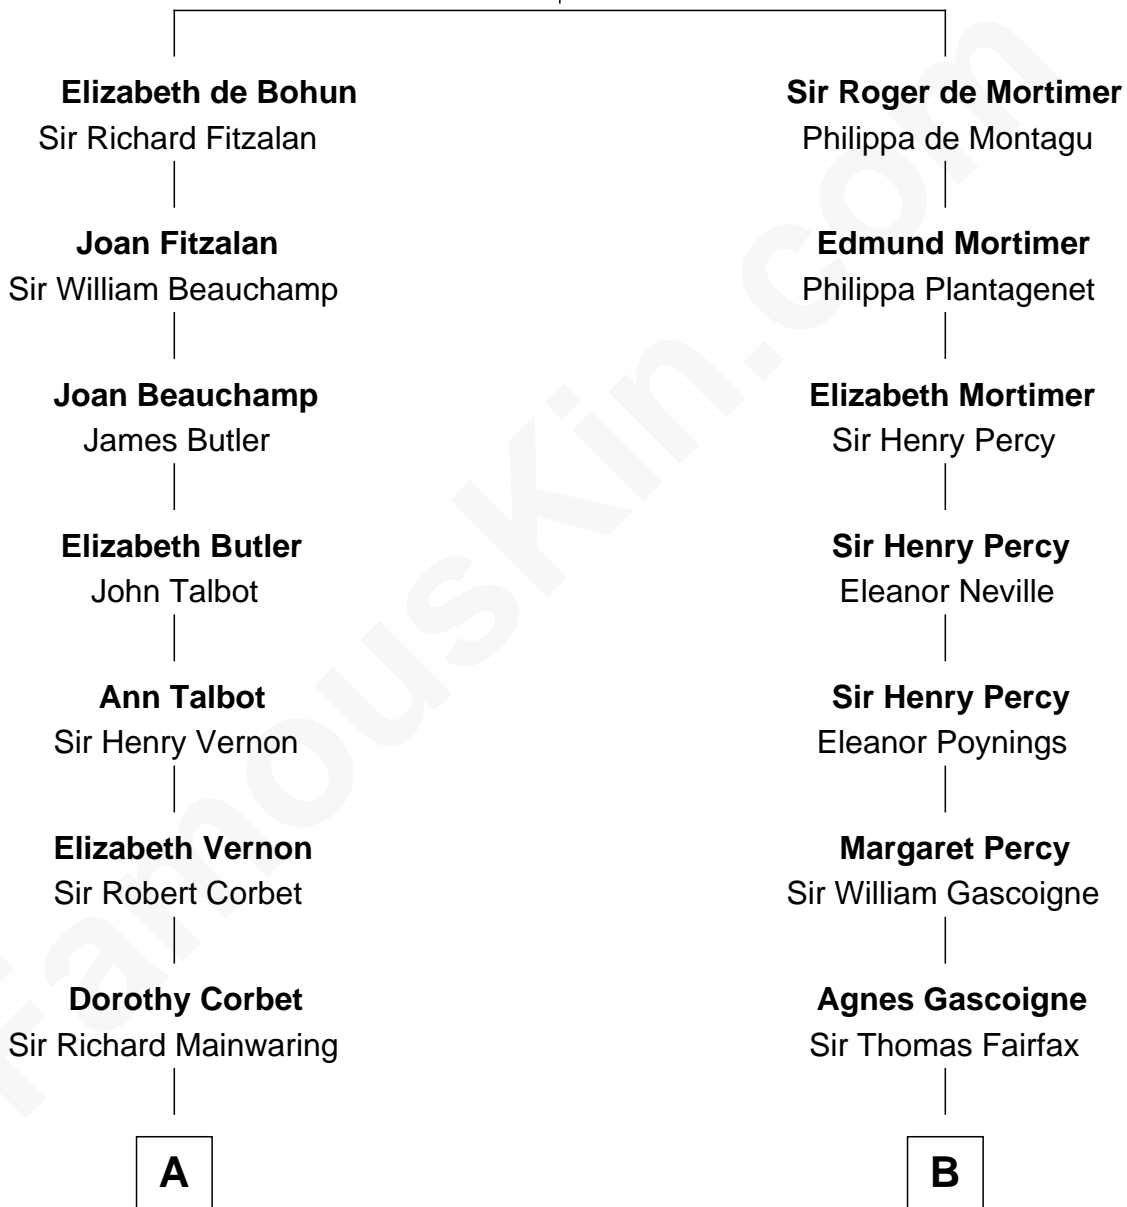

Elizabeth de Badlesmere

with husband
Sir William de Bohun

with husband
Sir Edmund Mortimer