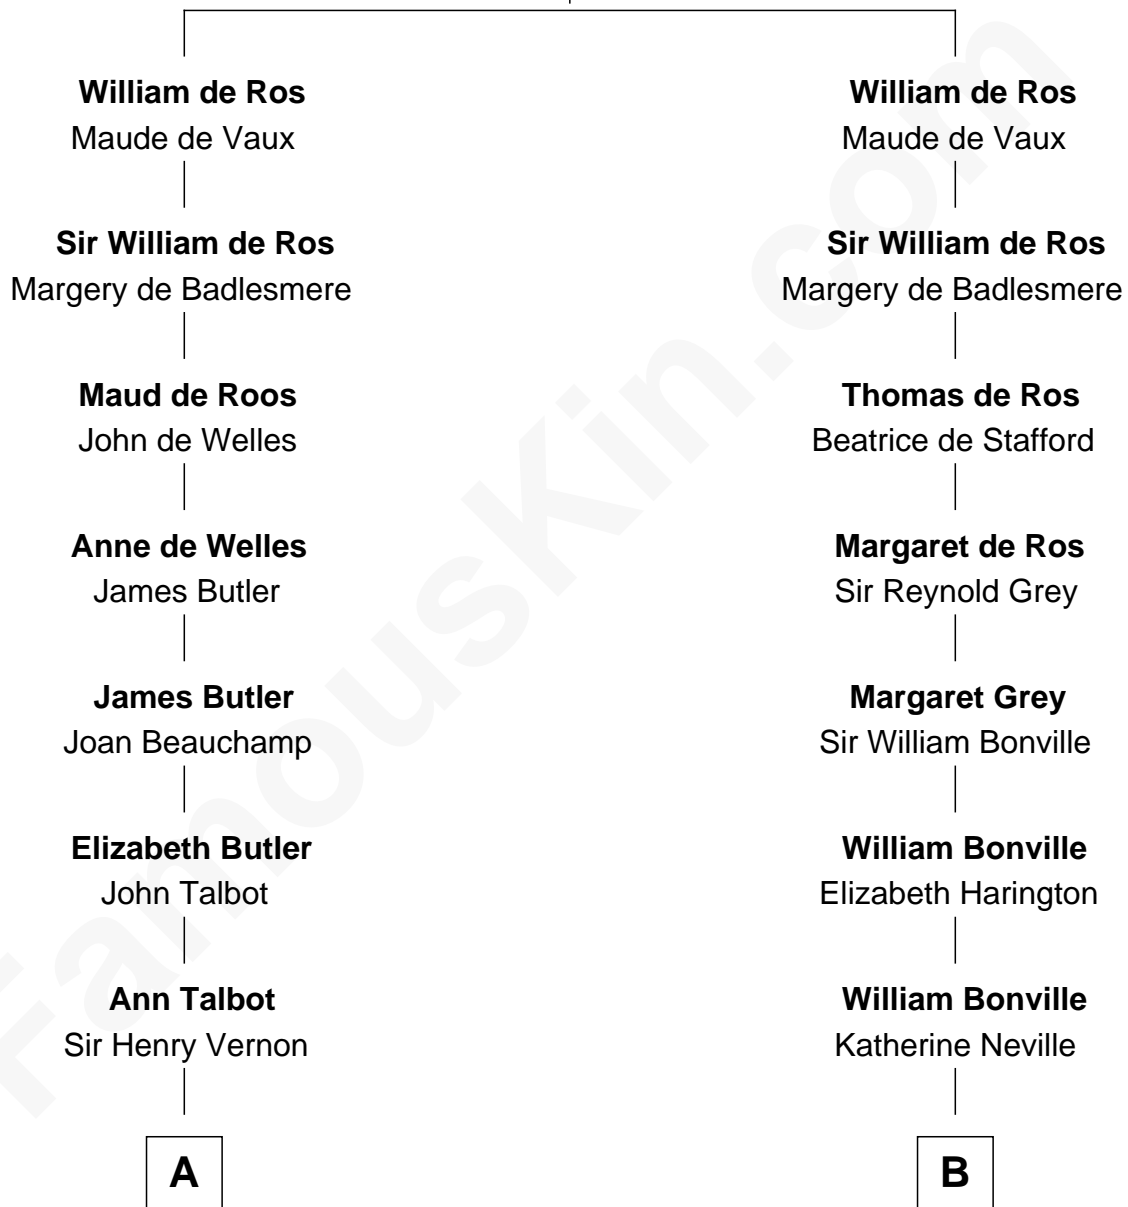

FamousKin.com Relationship Chart of

C. W. Post

Founder of Post Cereals

18th cousin 1 time removed of

Milton Bradley

Founder, Milton Bradley Company

Sir Robert de Ros

Isabel de Aubeney

FamousKin.com