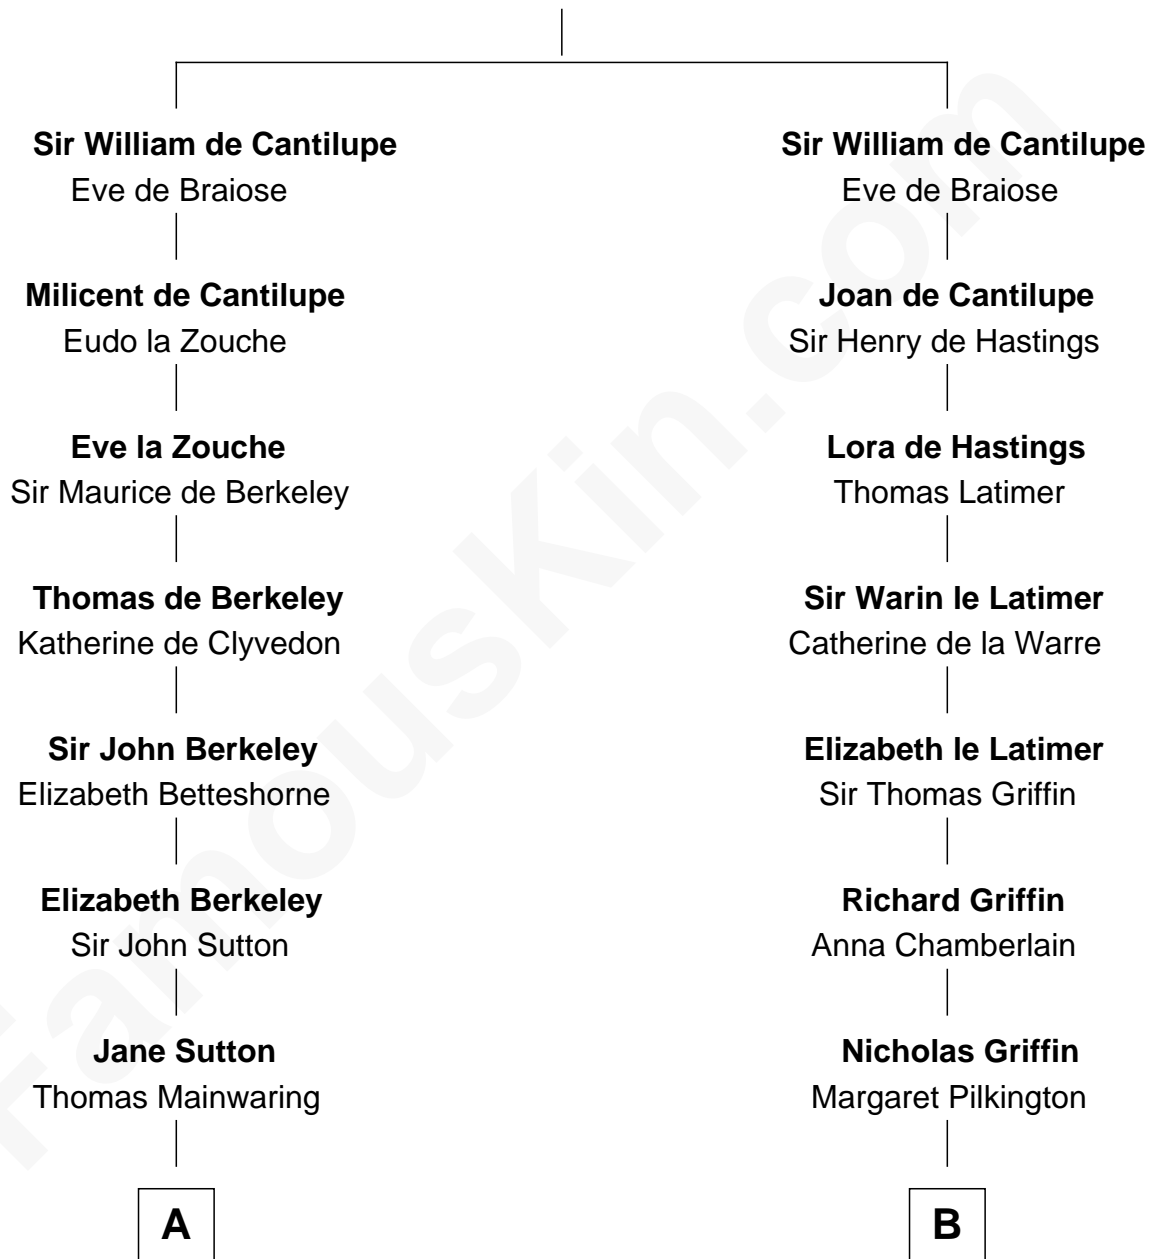

# FamousKin.com Relationship Chart of

**C. W. Post**

*Founder of Post Cereals*

17th cousin 3 times removed of

**J.P. Morgan**

*American Banker and Art Collector*

**William de Cantilupe**

**C**

—  
**Lynde Lord**

Mary Lyman

—  
**Mary Sheldon Lord**

John Pierpont

—  
**Juliet Pierpont**

Junius Spencer Morgan

—  
**J.P. Morgan**

*American Banker and Art Collector*