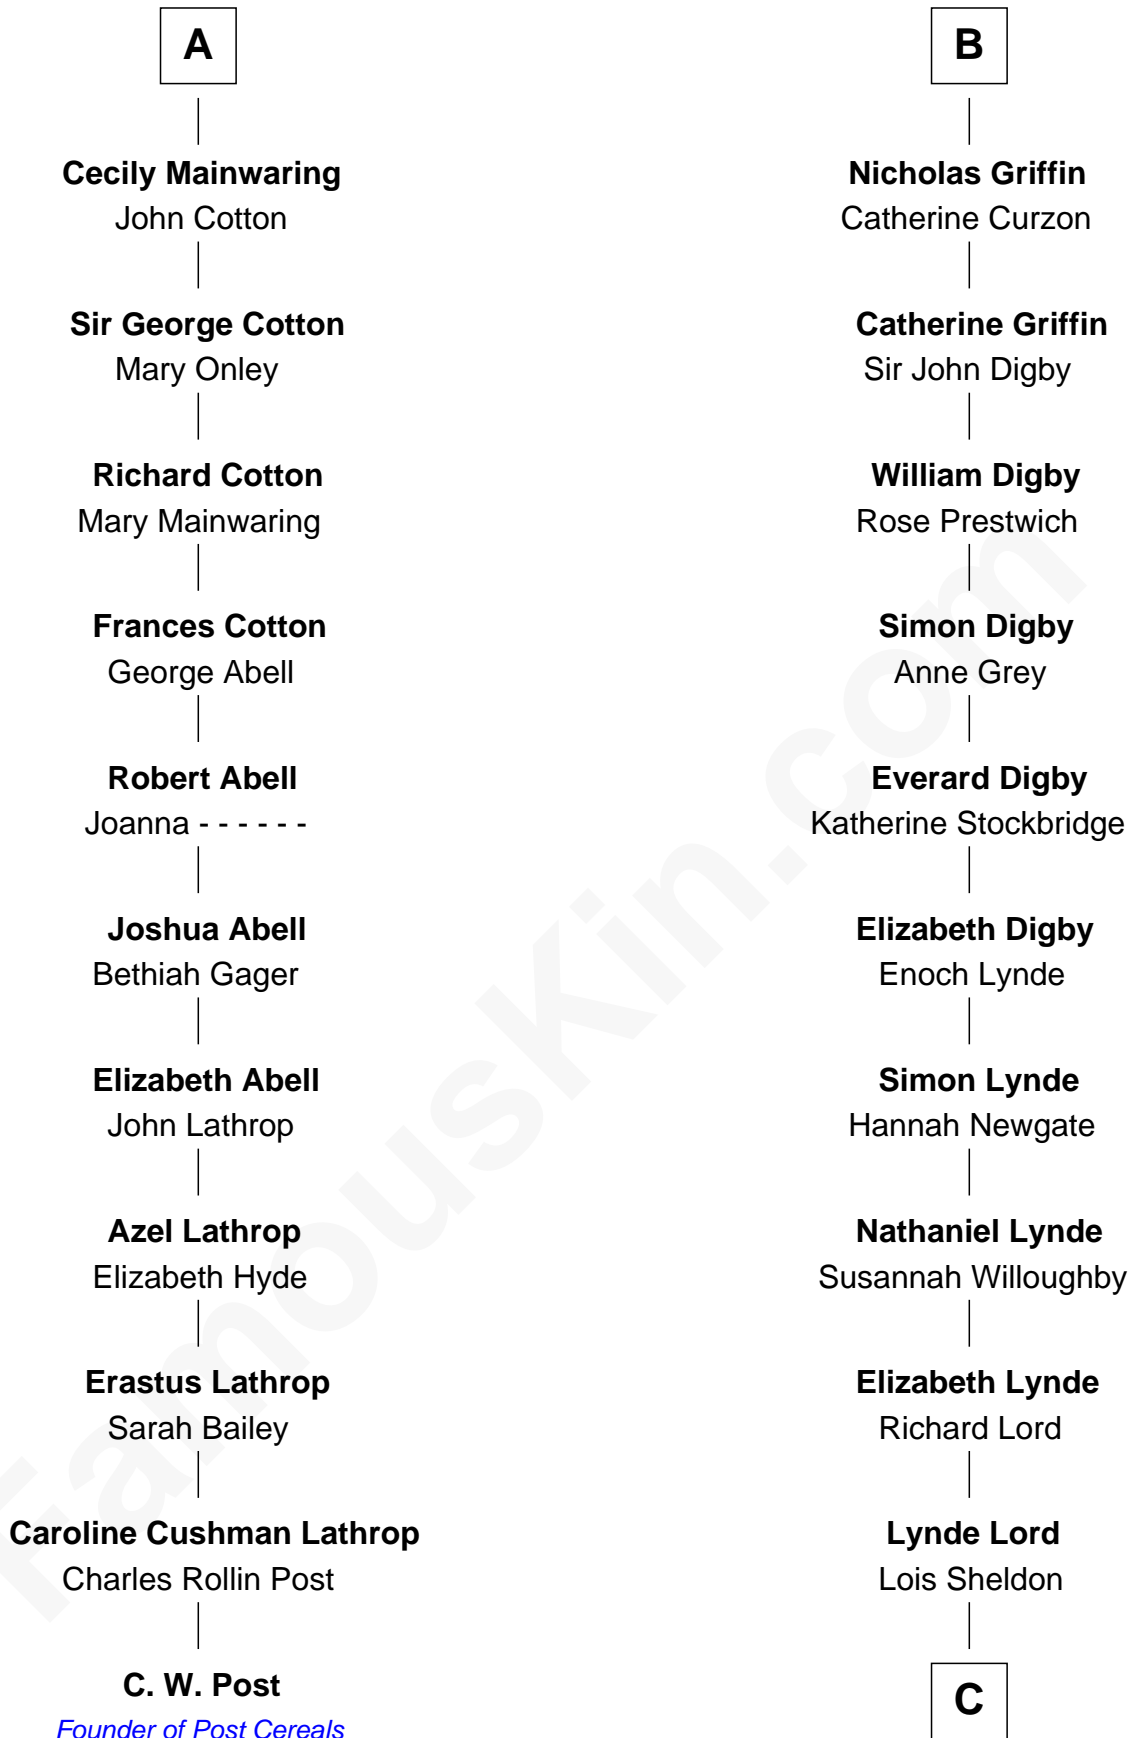

# FamousKin.com Relationship Chart of

**C. W. Post**

*Founder of Post Cereals*

17th cousin 3 times removed of

**J.P. Morgan**

*American Banker and Art Collector*

**William de Cantilupe**

**C**

—  
**Lynde Lord**

Mary Lyman

—  
**Mary Sheldon Lord**

John Pierpont

—  
**Juliet Pierpont**

Junius Spencer Morgan

—  
**J.P. Morgan**

*American Banker and Art Collector*