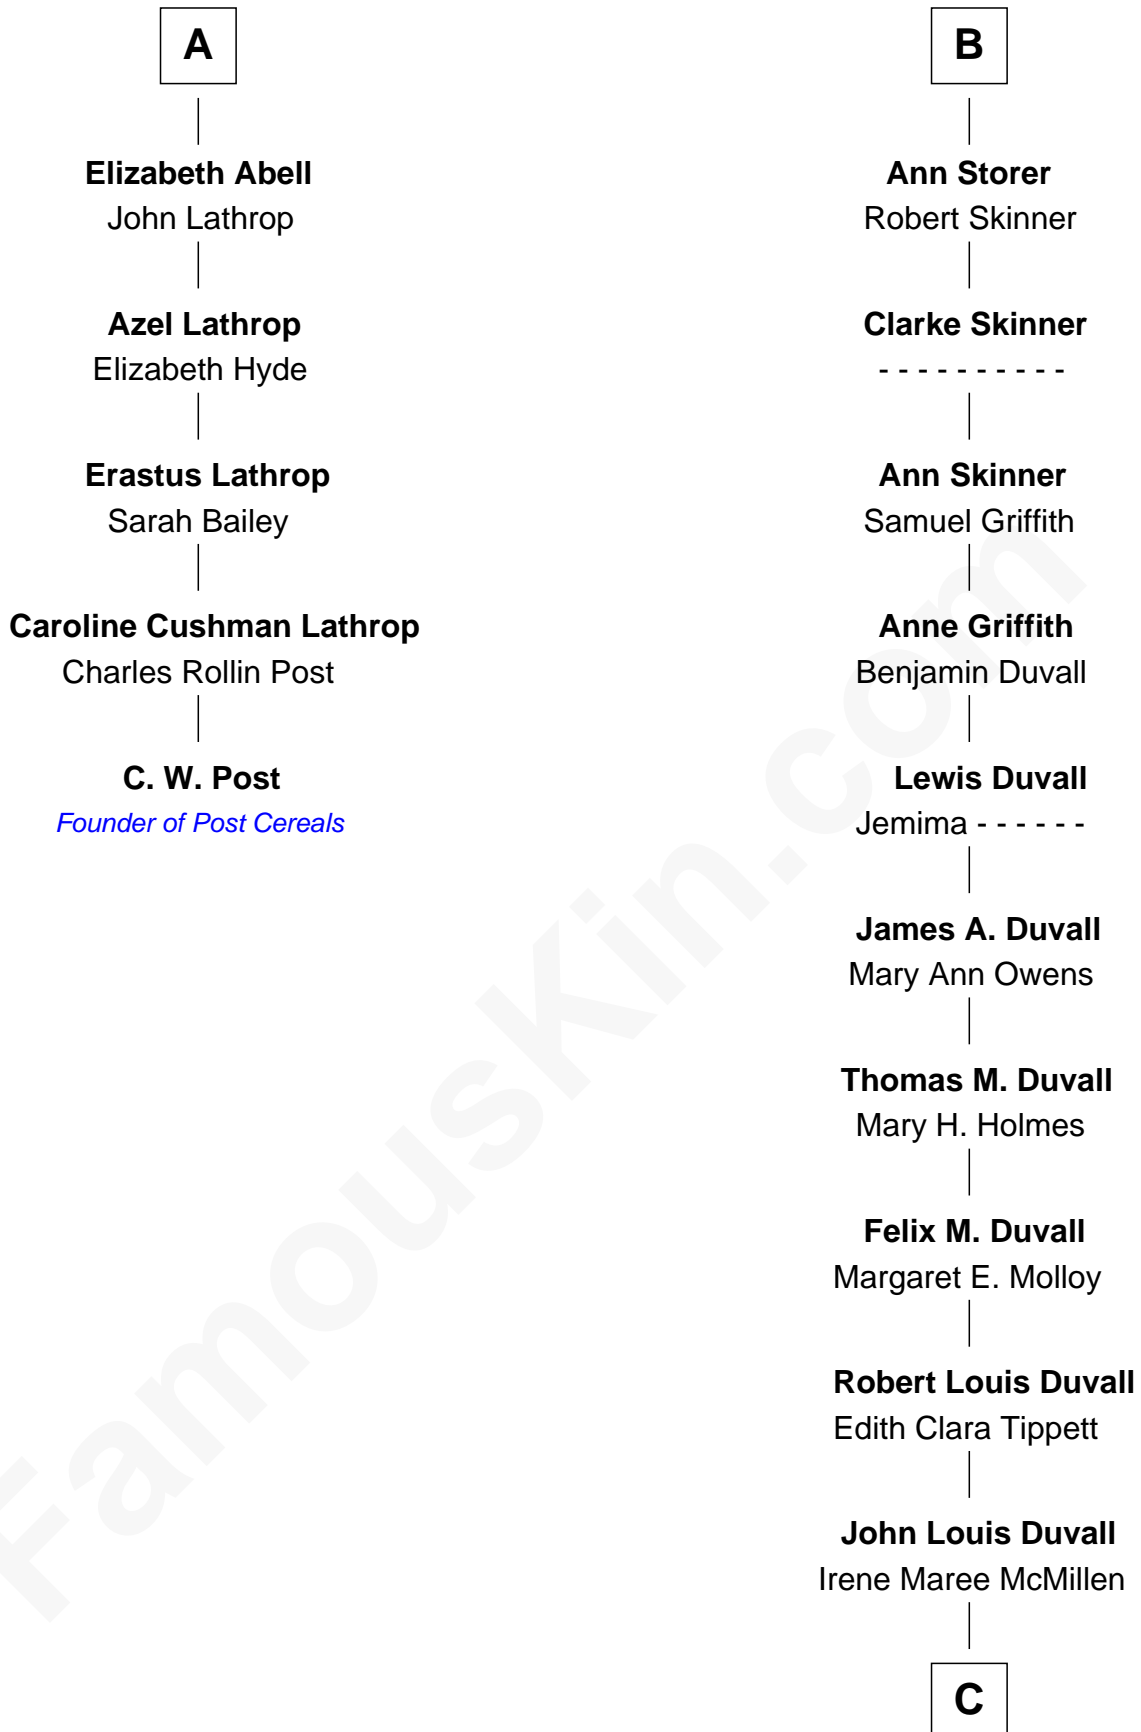

FamousKin.com Relationship Chart of

C. W. Post

Founder of Post Cereals

11th cousin 7 times removed of

John Dye

TV and Movie Actor - "Touched by an Angel"

Sir John Sutton
Elizabeth Berkeley

Jane Sutton
Thomas Mainwaring

Cecily Mainwaring
John Cotton

Sir George Cotton
Mary Onley

Richard Cotton
Mary Mainwaring

Frances Cotton
George Abell

Robert Abell
Joanna - - - - -

Joshua Abell
Bethiah Gager

A

Eleanor Sutton
Sir Henry Beaumont

John Beaumont
Joan Mytton

Eleanor Beaumont
Humphrey Babington

Thomas Babington
Eleanor Humfrey

Humphrey Babington
Margaret Cave

Rev. Adrian Babington
Margaret Cave

Katherine Babington
Edward Storer

B

C