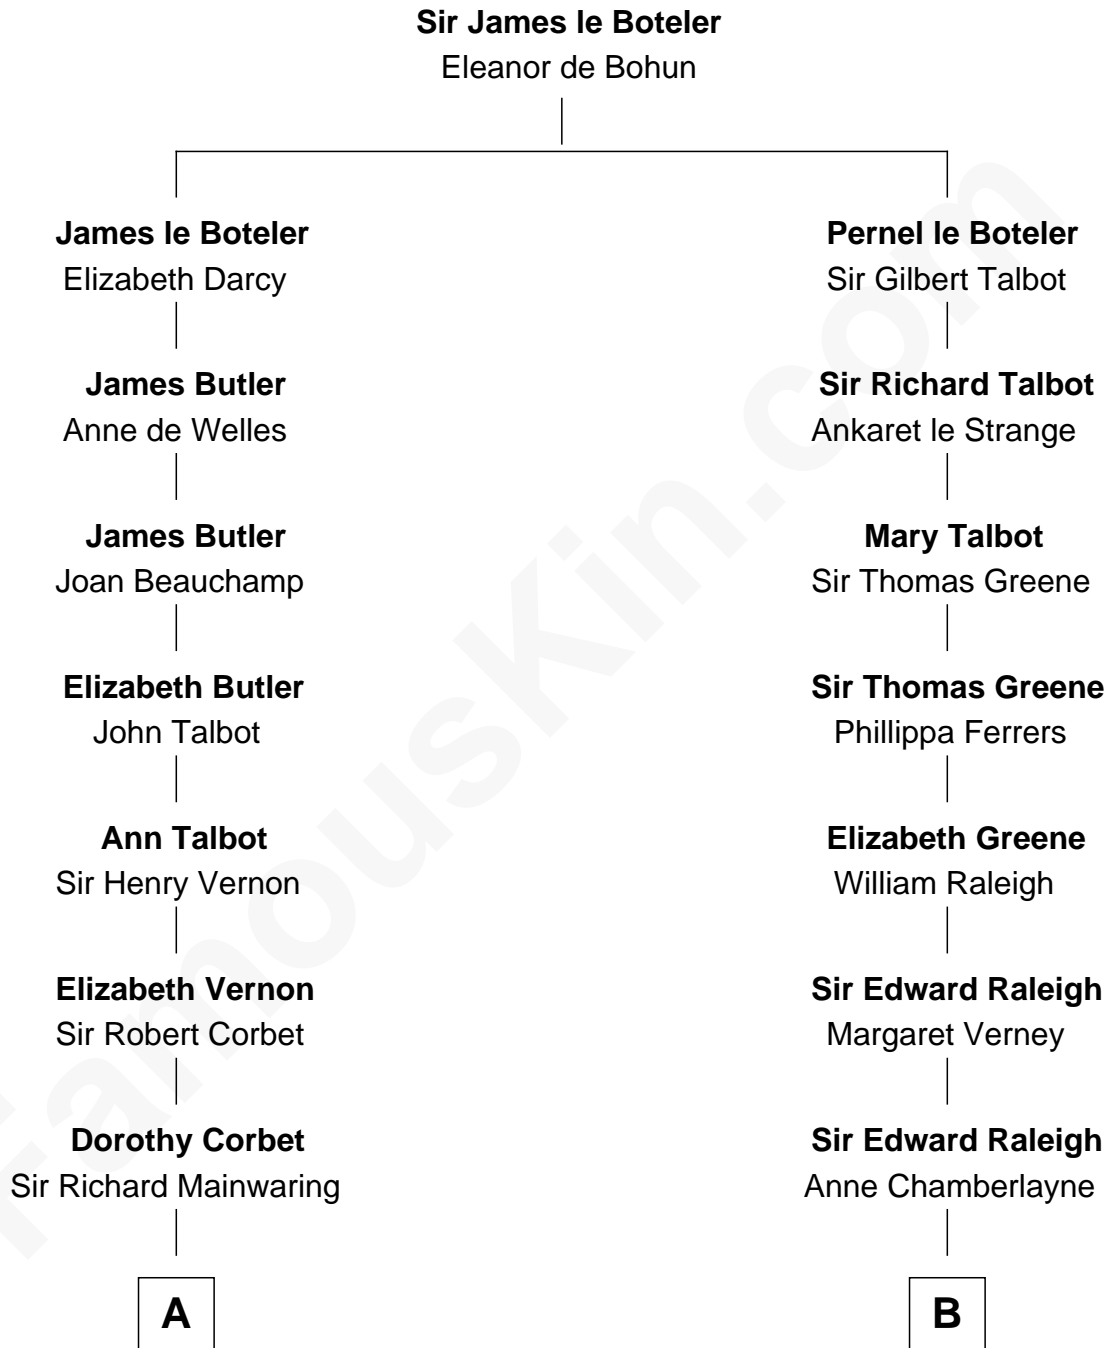

FamousKin.com Relationship Chart of

C. W. Post

Founder of Post Cereals

16th cousin 2 times removed of

Stephen A. Douglas

Participated in Lincoln-Douglas Debates

C

Dr. Stephen Arnold Douglass

Sarah Fiske

Stephen A. Douglas

[The Lincoln-Douglas Debates](#)

FamousKin.com