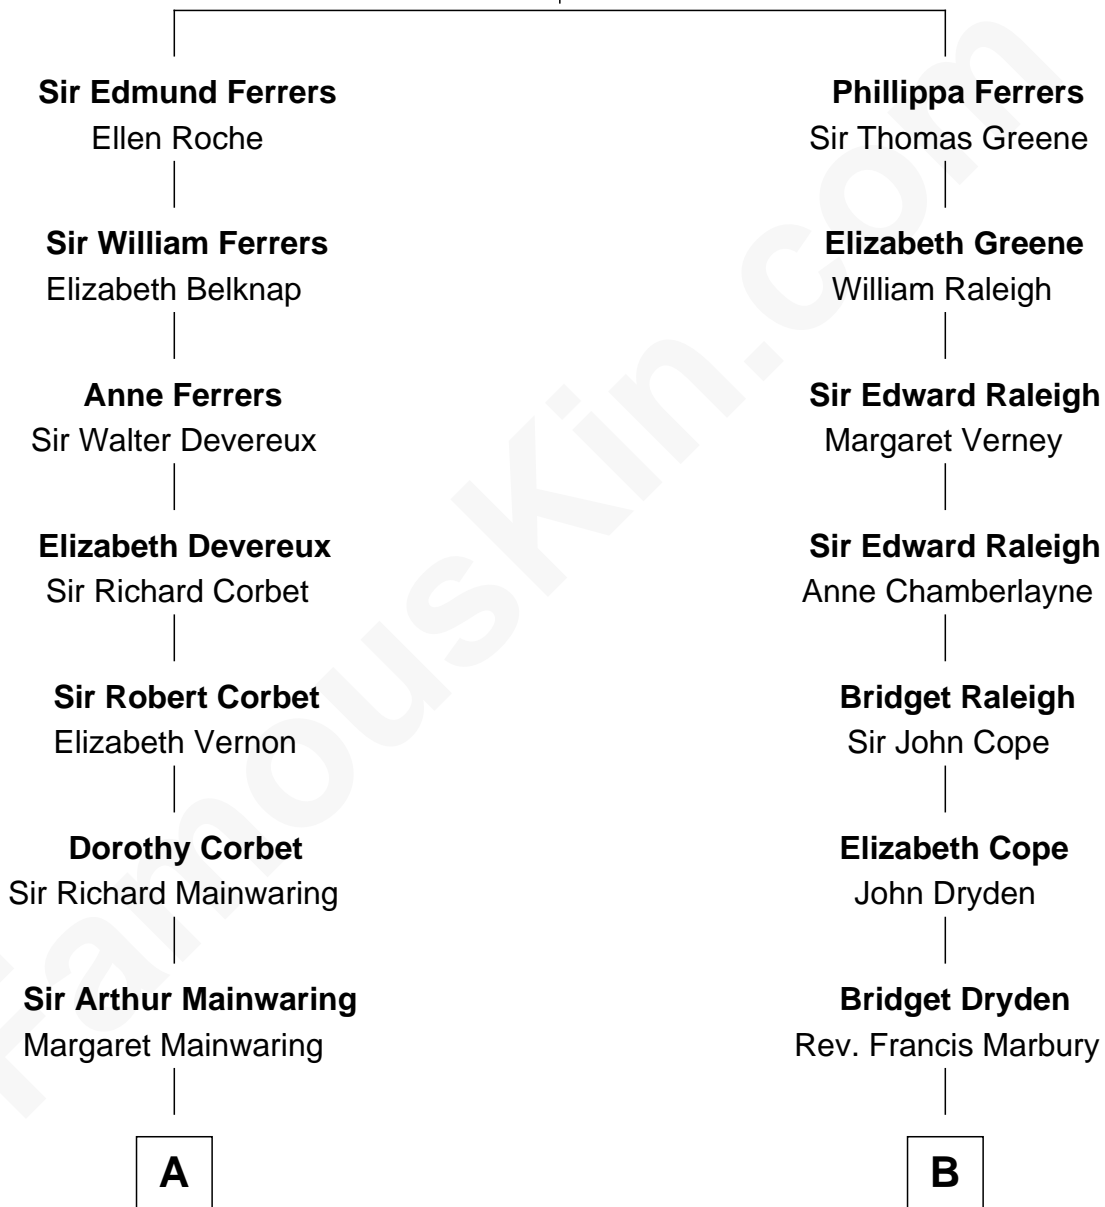

FamousKin.com Relationship Chart of

C. W. Post

Founder of Post Cereals

15th cousin 5 times removed of

Britney Spears

Singer, Entertainer

Robert de Ferrers
Margaret Despencer

C

William Nelson Forbes

Lexie May Thompson

Emma Jean Forbes

June Austin Spears

James Parnell Spears

Lynne Irene Bridges

Britney Spears

Singer, Entertainer