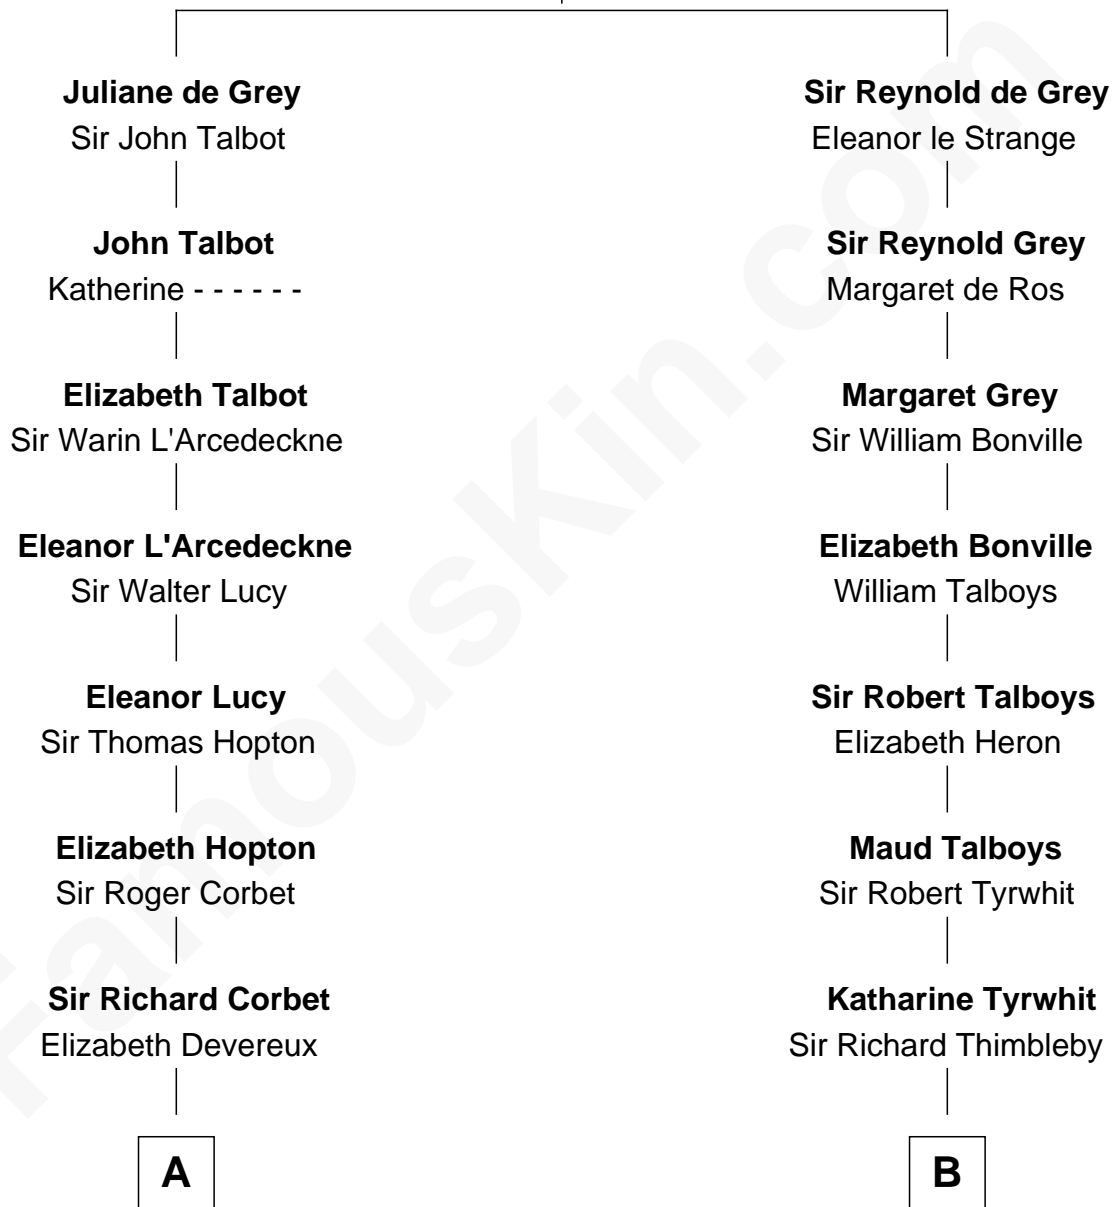

FamousKin.com Relationship Chart of

C. W. Post

Founder of Post Cereals

18th cousin of

Katharine Hepburn

Movie Actress

Sir Roger de Grey
Elizabeth de Hastings

FamousKin.com