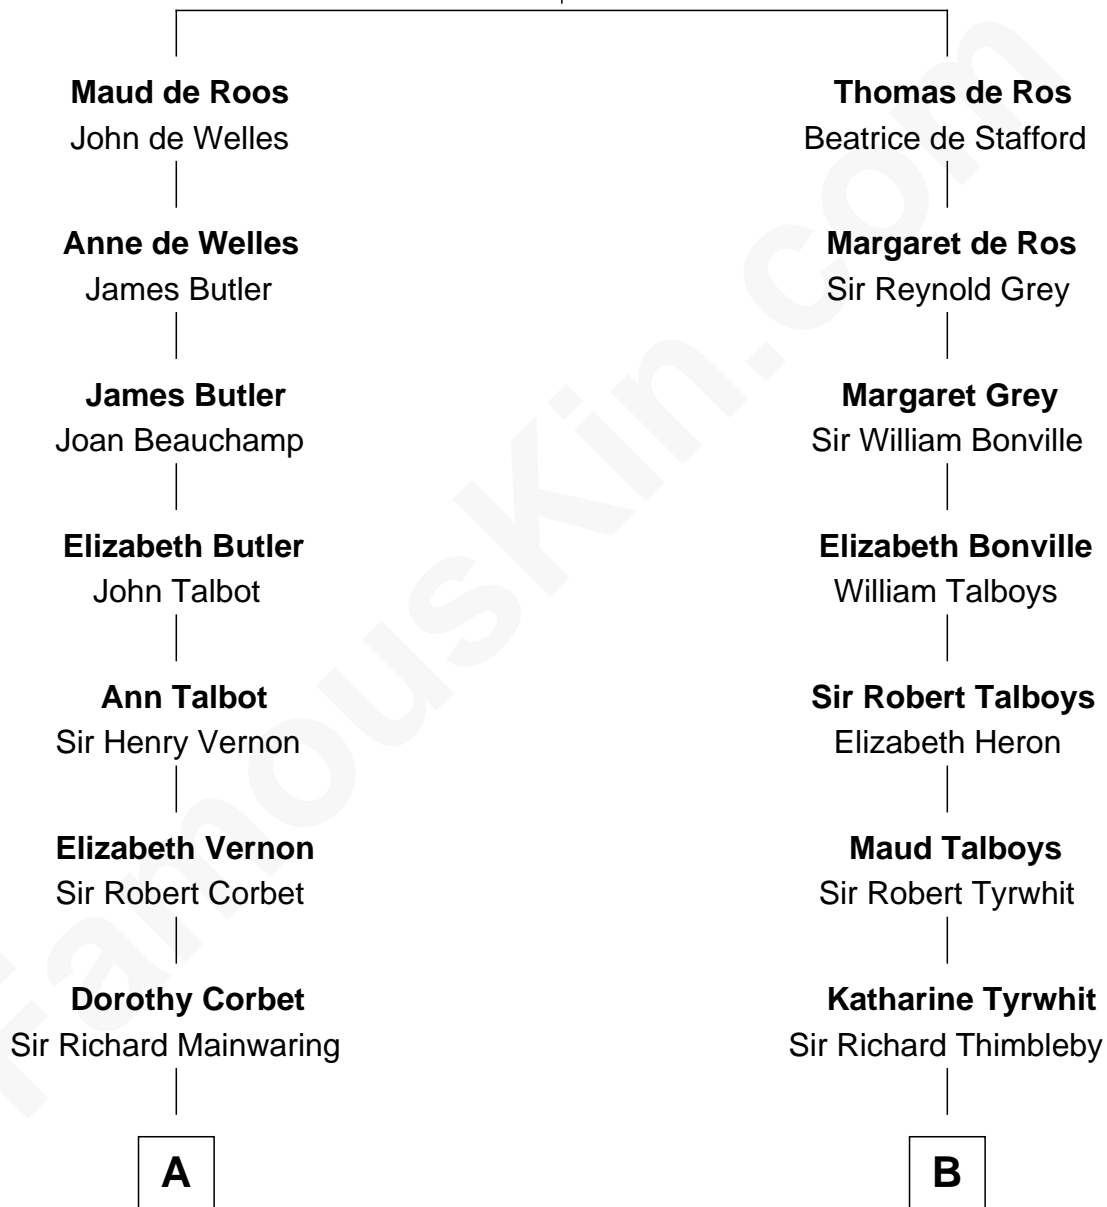

FamousKin.com Relationship Chart of

C. W. Post

Founder of Post Cereals

16th cousin 2 times removed of

Katharine Hepburn

Movie Actress

Sir William de Ros
Margery de Badlesmere

C

|
Katharine Martha Houghton

Thomas Norval Hepburn

|
Katharine Hepburn

Movie Actress

FamousKin.com