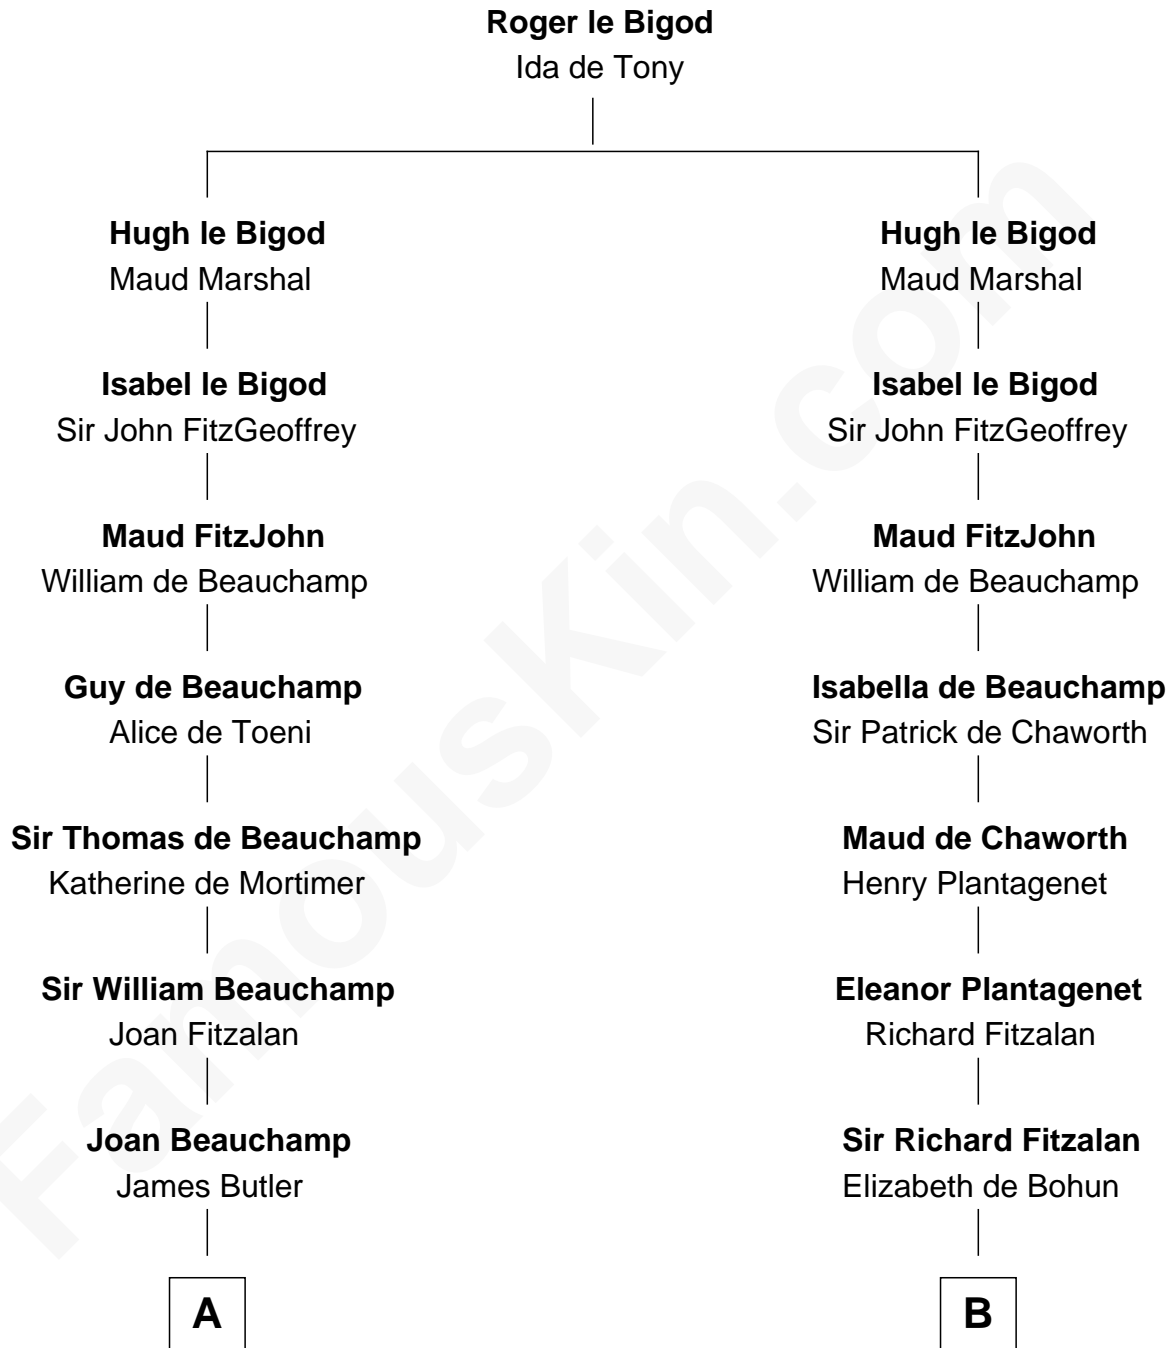

# FamousKin.com Relationship Chart of

**C. W. Post**

*Founder of Post Cereals*

18th cousin 2 times removed of

**Roger Sherman**

*Signer of the Declaration of Independence*

**C**

**Azel Lathrop**  
Elizabeth Hyde

**Erastus Lathrop**  
Sarah Bailey

**Caroline Cushman Lathrop**  
Charles Rollin Post

**C. W. Post**  
*Founder of Post Cereals*

**D**

**Mehetable Wellington**  
William Sherman

**Roger Sherman**  
*Signer of Declaration of Independence*