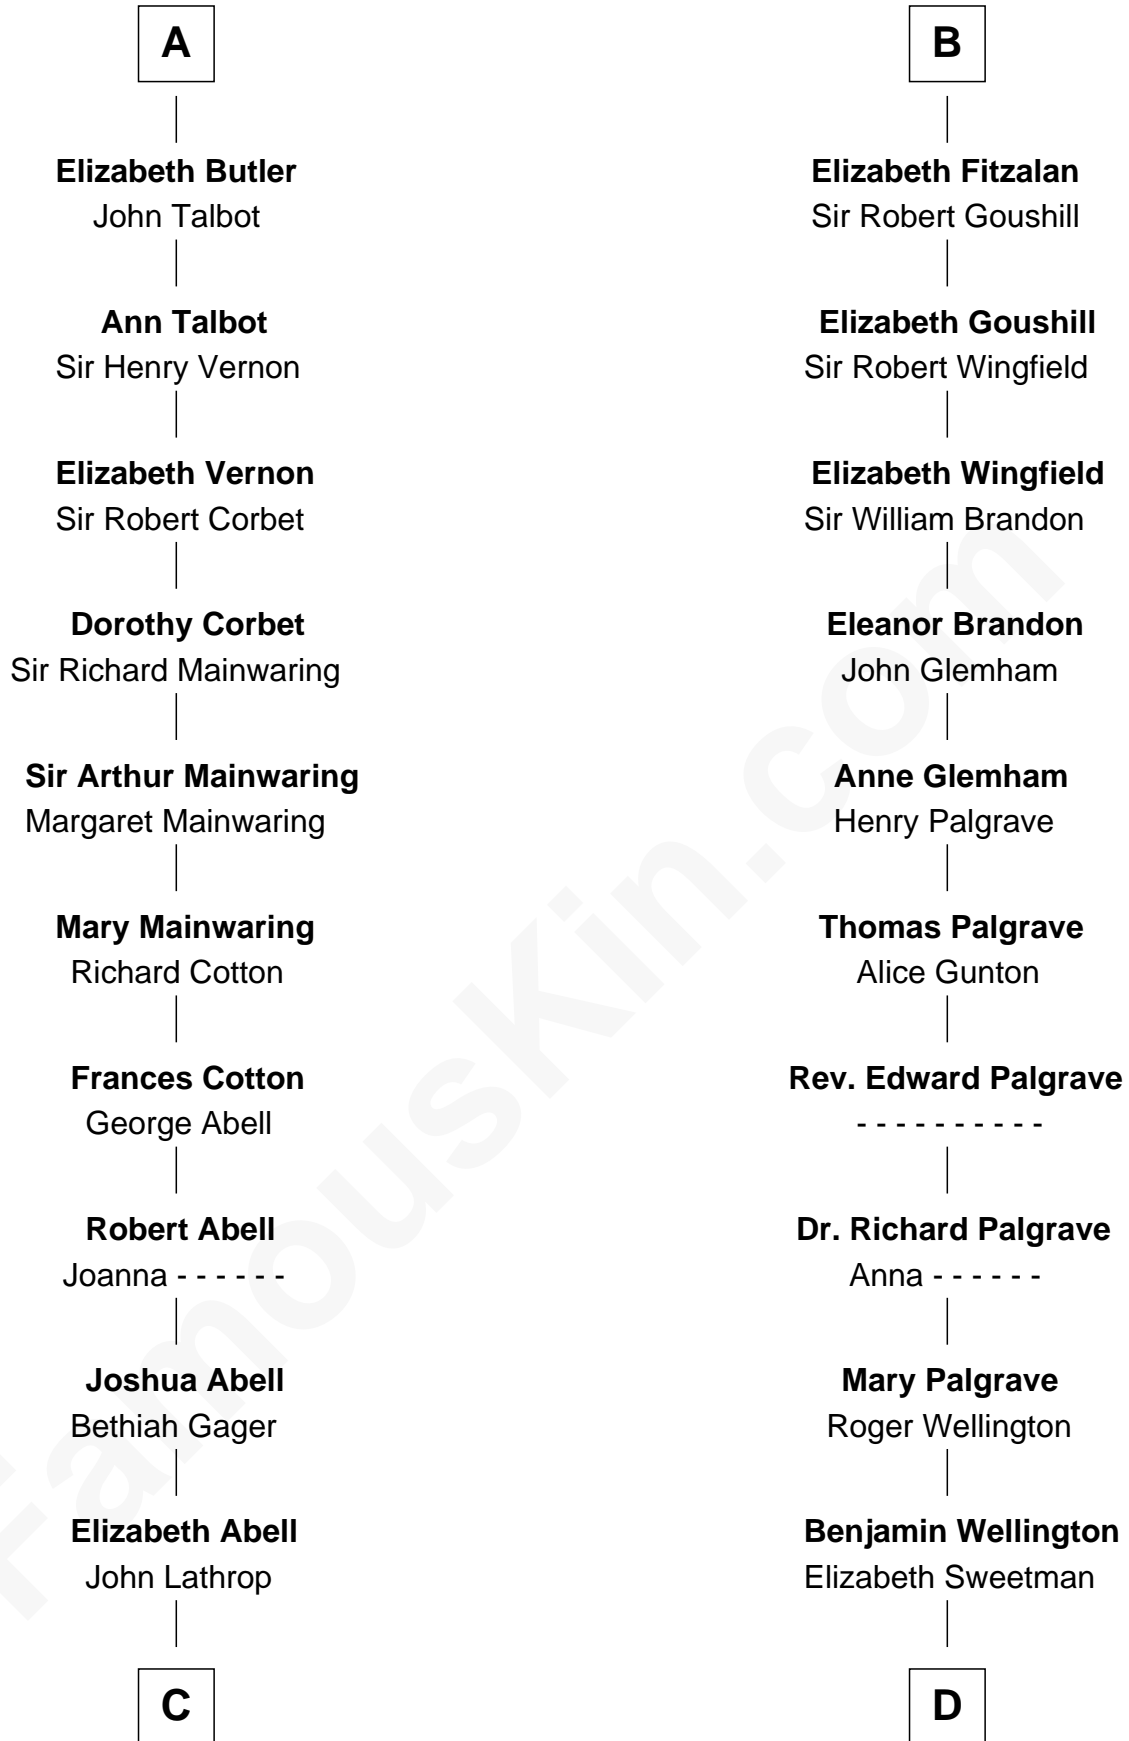

# FamousKin.com Relationship Chart of

**C. W. Post**

*Founder of Post Cereals*

18th cousin 2 times removed of

**Roger Sherman**

*Signer of the Declaration of Independence*

**C**

**Azel Lathrop**  
Elizabeth Hyde

**Erastus Lathrop**  
Sarah Bailey

**Caroline Cushman Lathrop**  
Charles Rollin Post

**C. W. Post**  
*Founder of Post Cereals*

**D**

**Mehetable Wellington**  
William Sherman

**Roger Sherman**  
*Signer of Declaration of Independence*