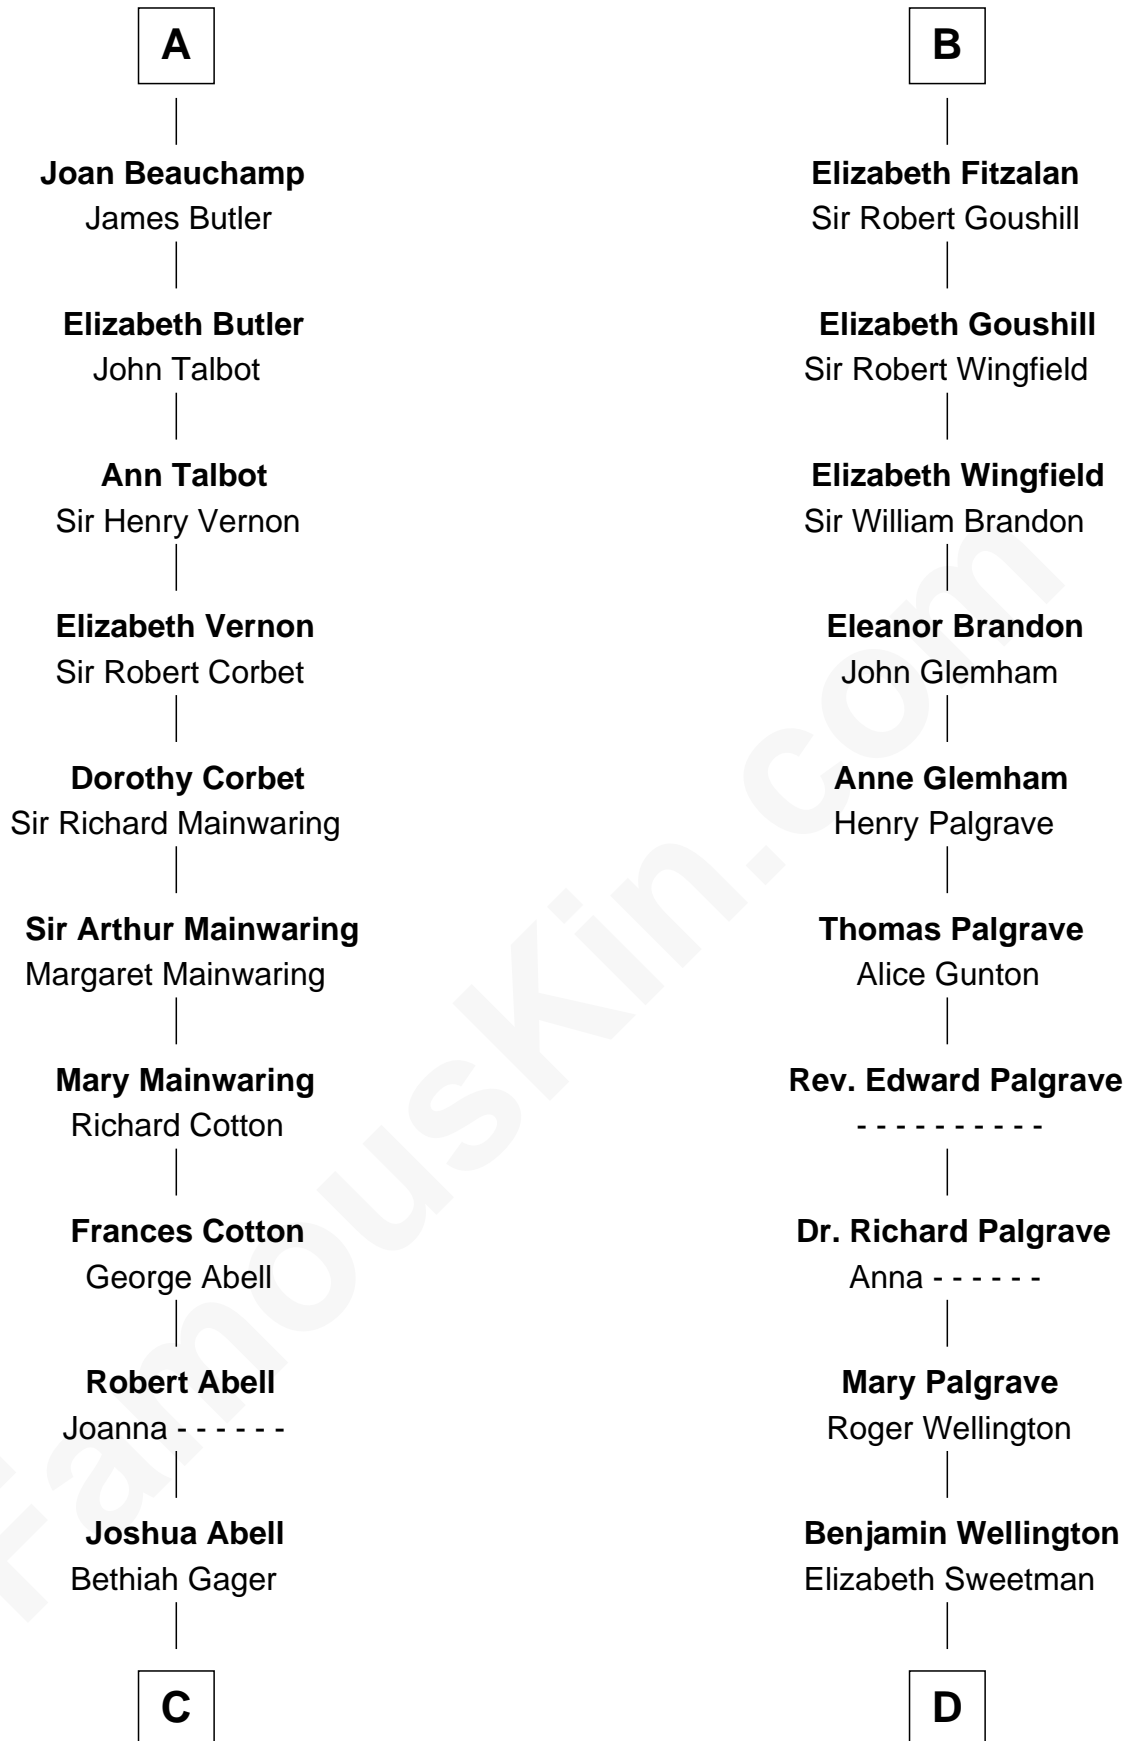

# FamousKin.com Relationship Chart of

**C. W. Post**

*Founder of Post Cereals*

18th cousin 3 times removed of

**Roger Sherman**

*Signer of the Declaration of Independence*

**C**

**Elizabeth Abell**

John Lathrop

**Azel Lathrop**

Elizabeth Hyde

**Erastus Lathrop**

Sarah Bailey

**Caroline Cushman Lathrop**

Charles Rollin Post

**C. W. Post**