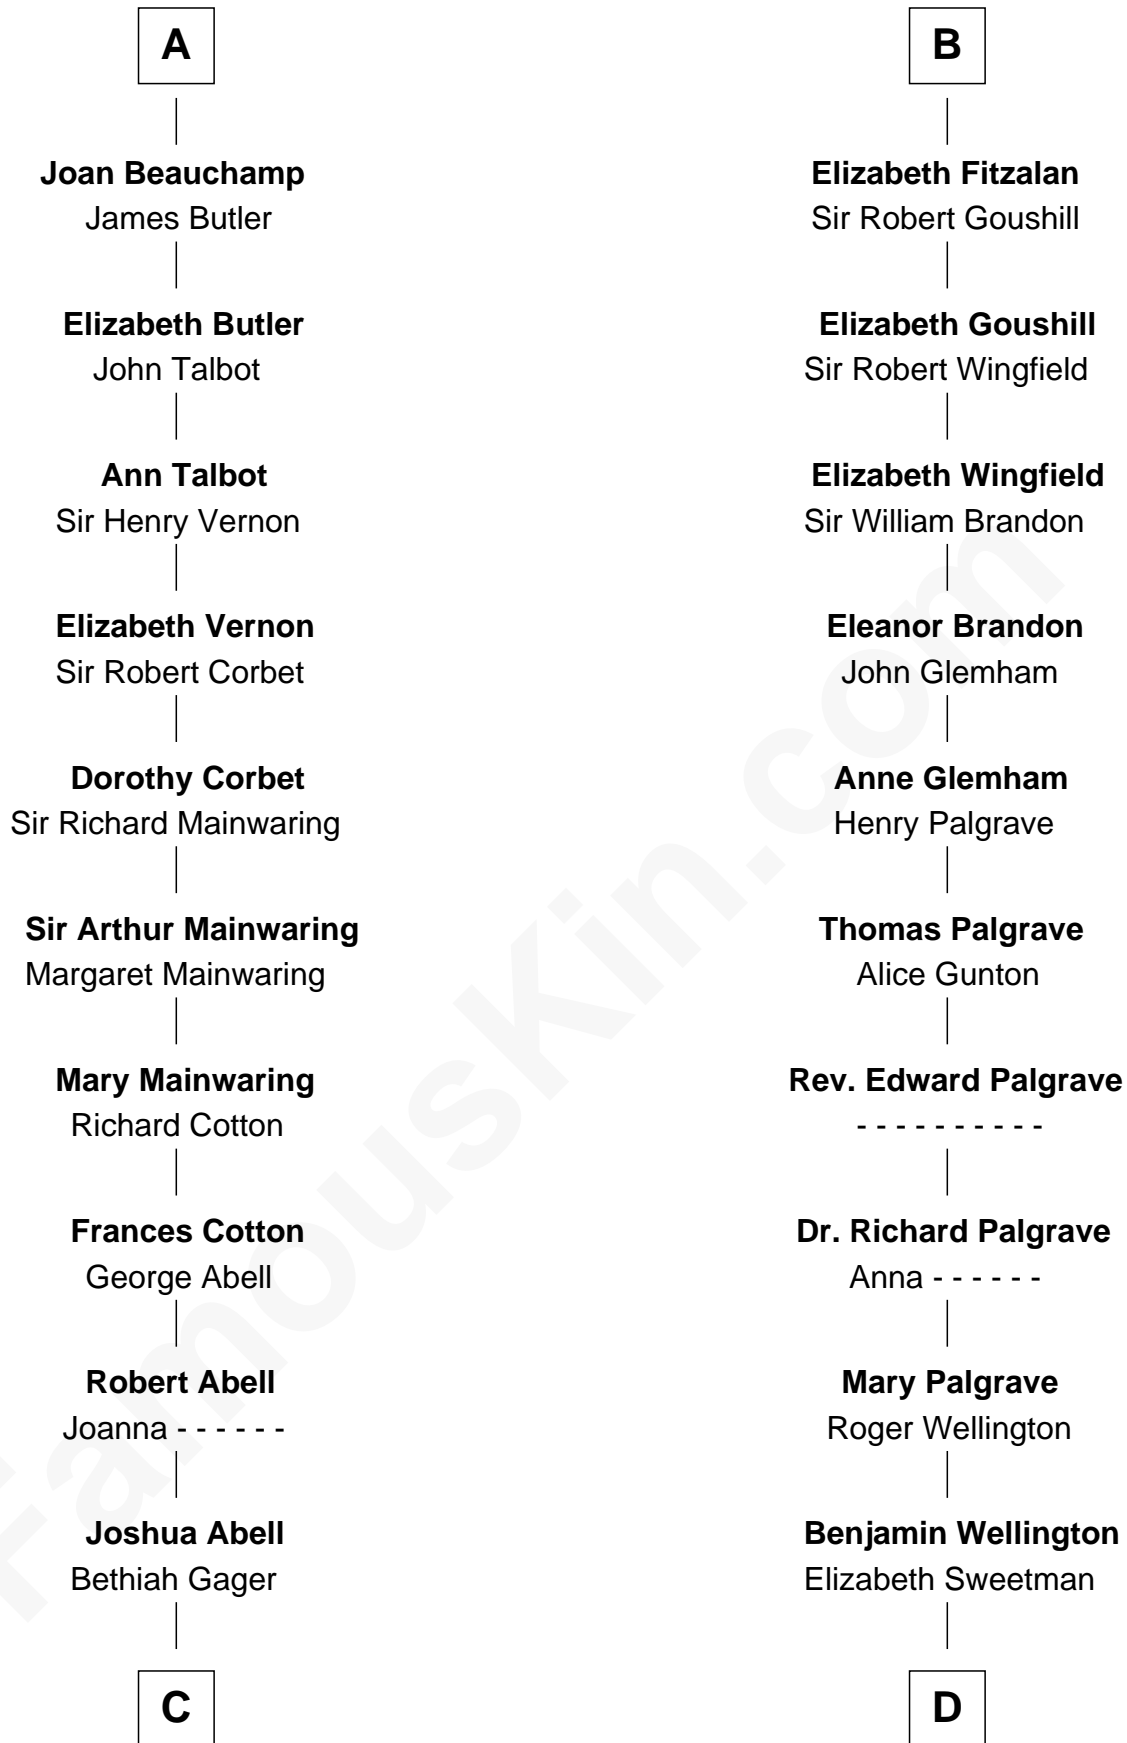

FamousKin.com Relationship Chart of

C. W. Post

Founder of Post Cereals

18th cousin 3 times removed of

Roger Sherman

Signer of the Declaration of Independence

Henri de Eu
Maud de Warenne

C

Elizabeth Abell

John Lathrop

Azel Lathrop

Elizabeth Hyde

Erastus Lathrop

Sarah Bailey

Caroline Cushman Lathrop

Charles Rollin Post