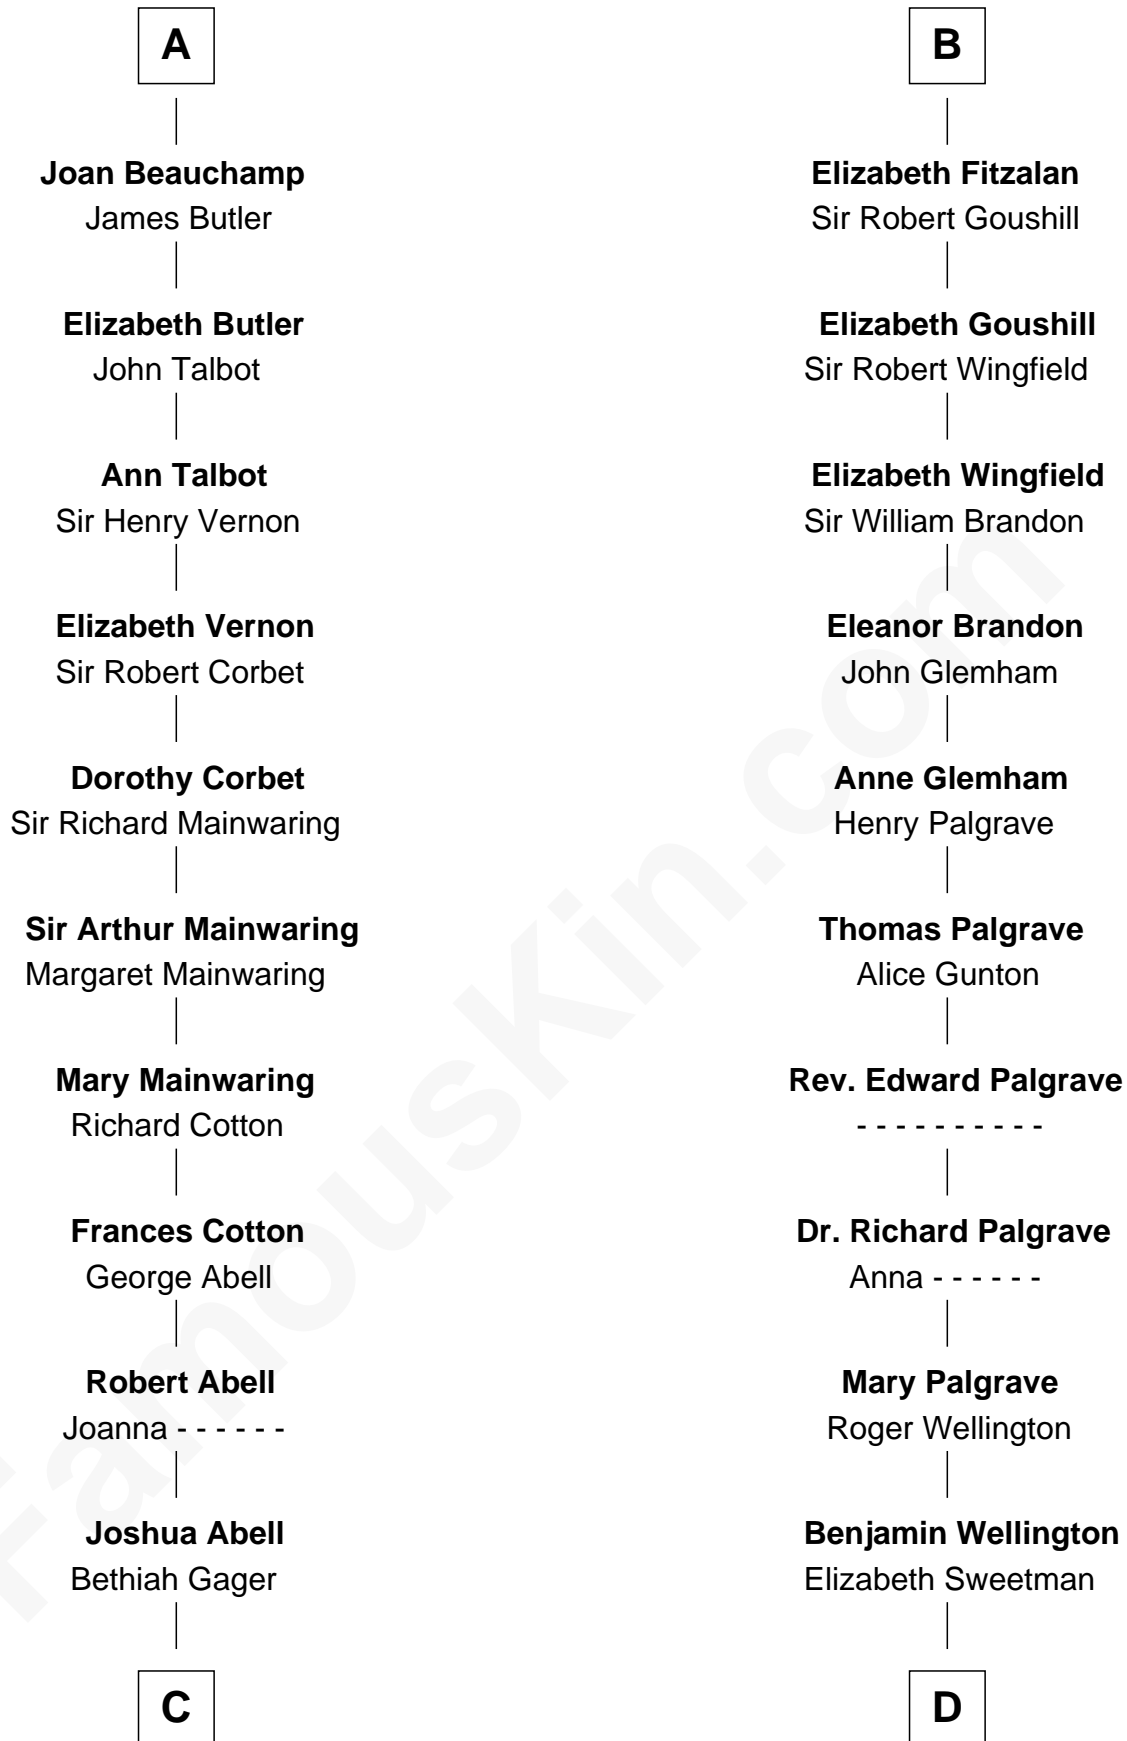

# FamousKin.com Relationship Chart of

**C. W. Post**

*Founder of Post Cereals*

18th cousin 3 times removed of

**Roger Sherman**

*Signer of the Declaration of Independence*

**C**

**Elizabeth Abell**

John Lathrop

**Azel Lathrop**

Elizabeth Hyde

**Erastus Lathrop**

Sarah Bailey

**Caroline Cushman Lathrop**

Charles Rollin Post

**C. W. Post**