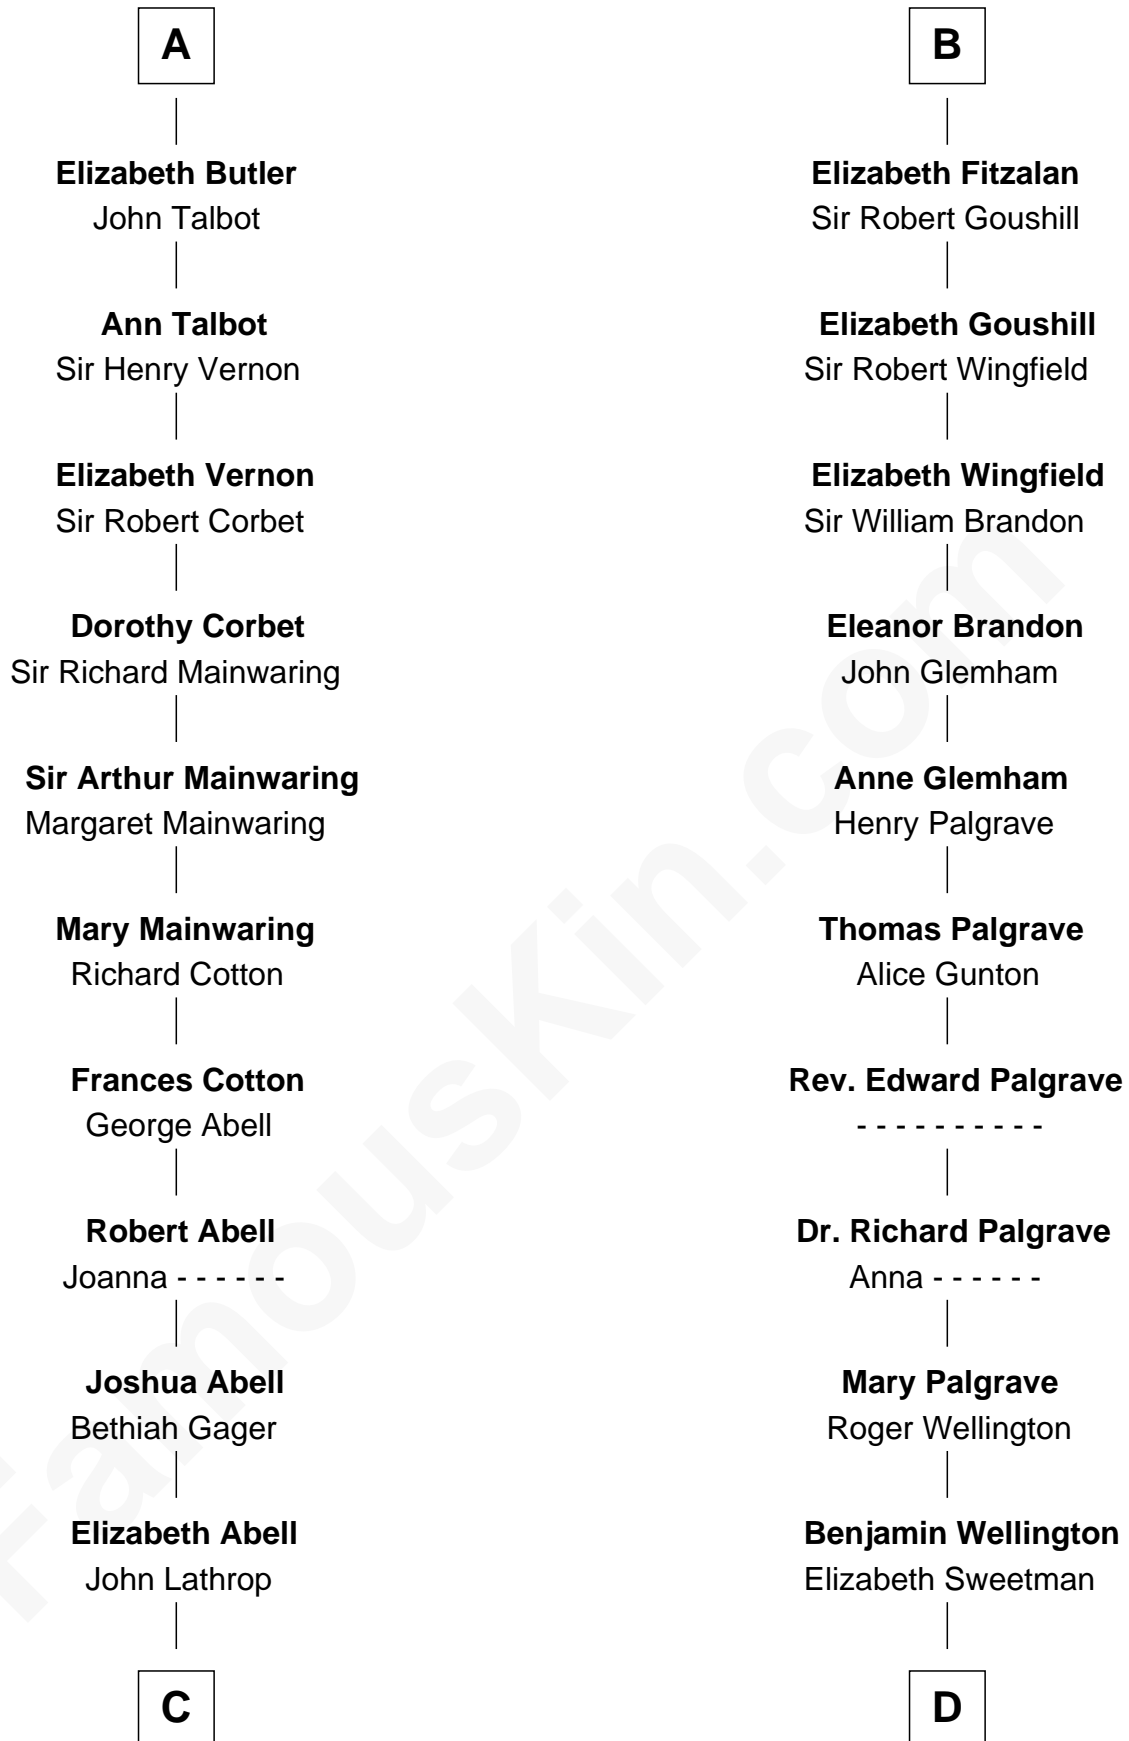

FamousKin.com Relationship Chart of

C. W. Post

Founder of Post Cereals

18th cousin 2 times removed of

Roger Sherman

Signer of the Declaration of Independence

Waleran de Newburgh

Alice de Harcourt

C

Azel Lathrop
Elizabeth Hyde

Erastus Lathrop
Sarah Bailey

Caroline Cushman Lathrop
Charles Rollin Post

C. W. Post
Founder of Post Cereals

D

Mehetable Wellington
William Sherman

Roger Sherman
Signer of Declaration of Independence