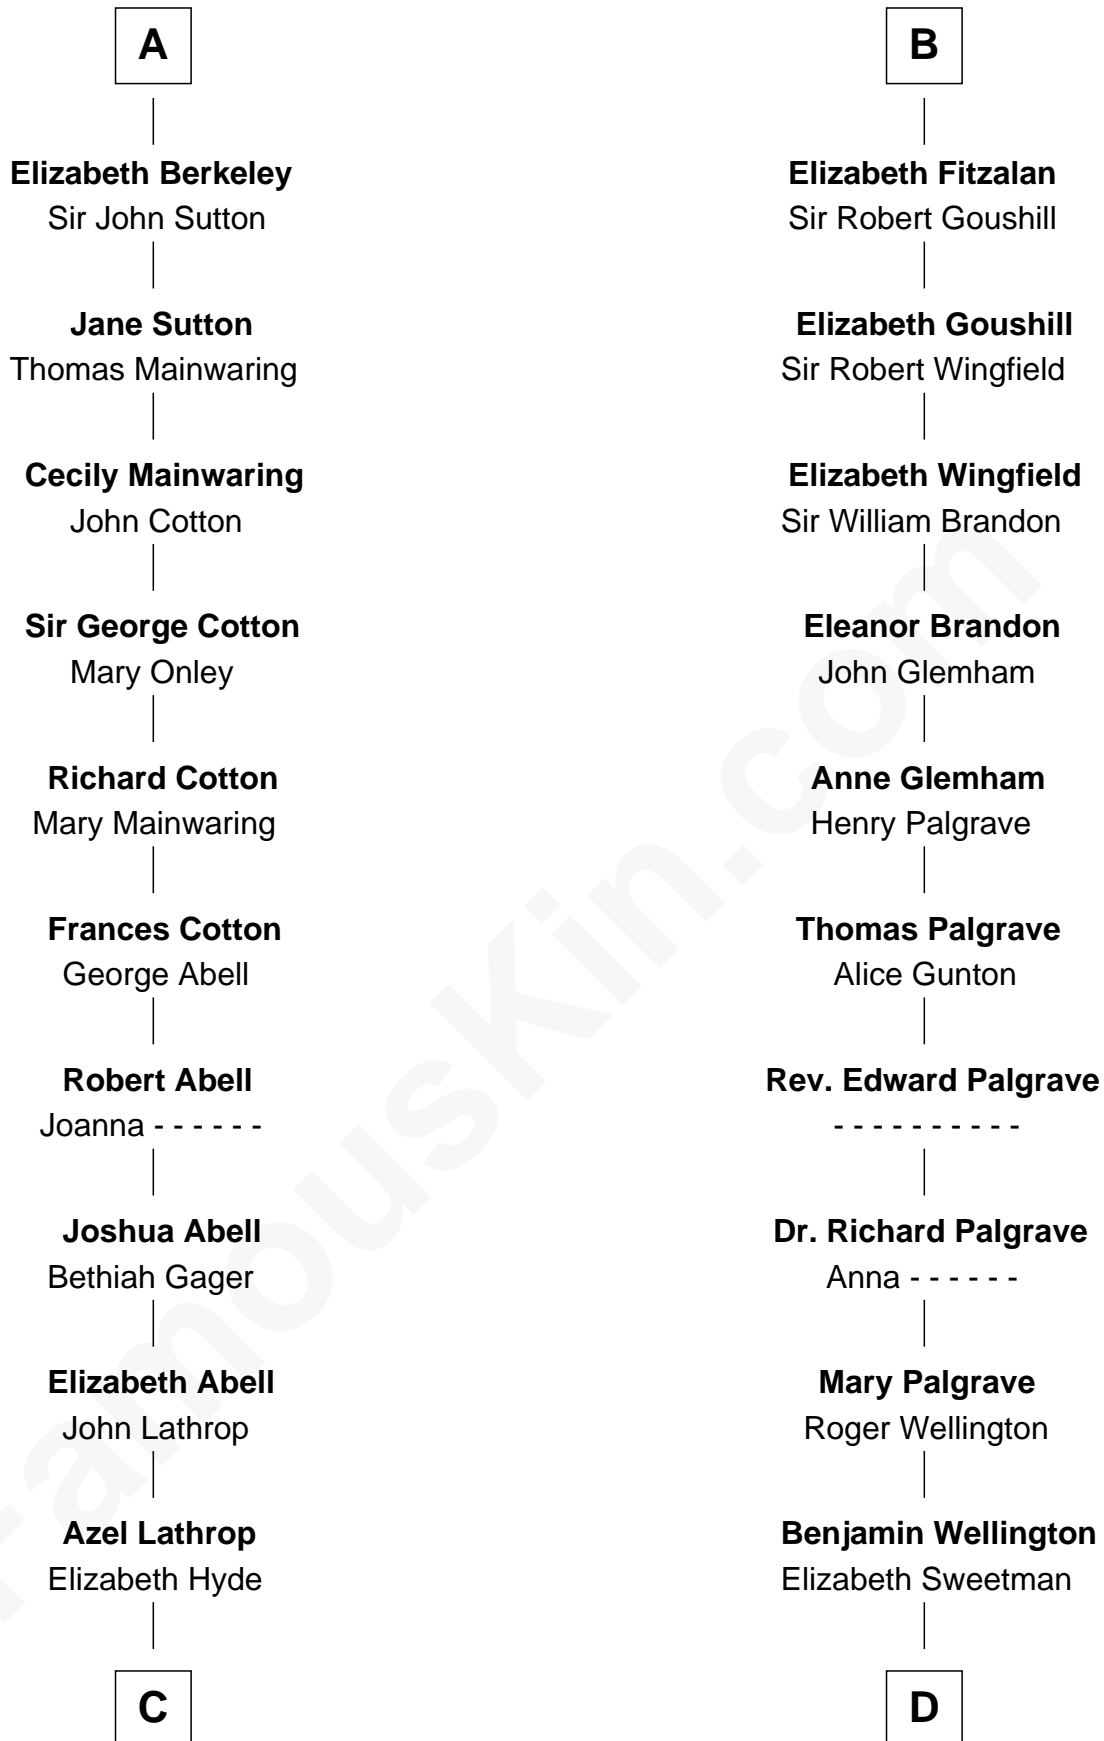

# FamousKin.com Relationship Chart of

**C. W. Post**

*Founder of Post Cereals*

18th cousin 1 time removed of

**Roger Sherman**

*Signer of the Declaration of Independence*

**Richard de Clare**  
Aoife MacMurrough

FamousKin.com