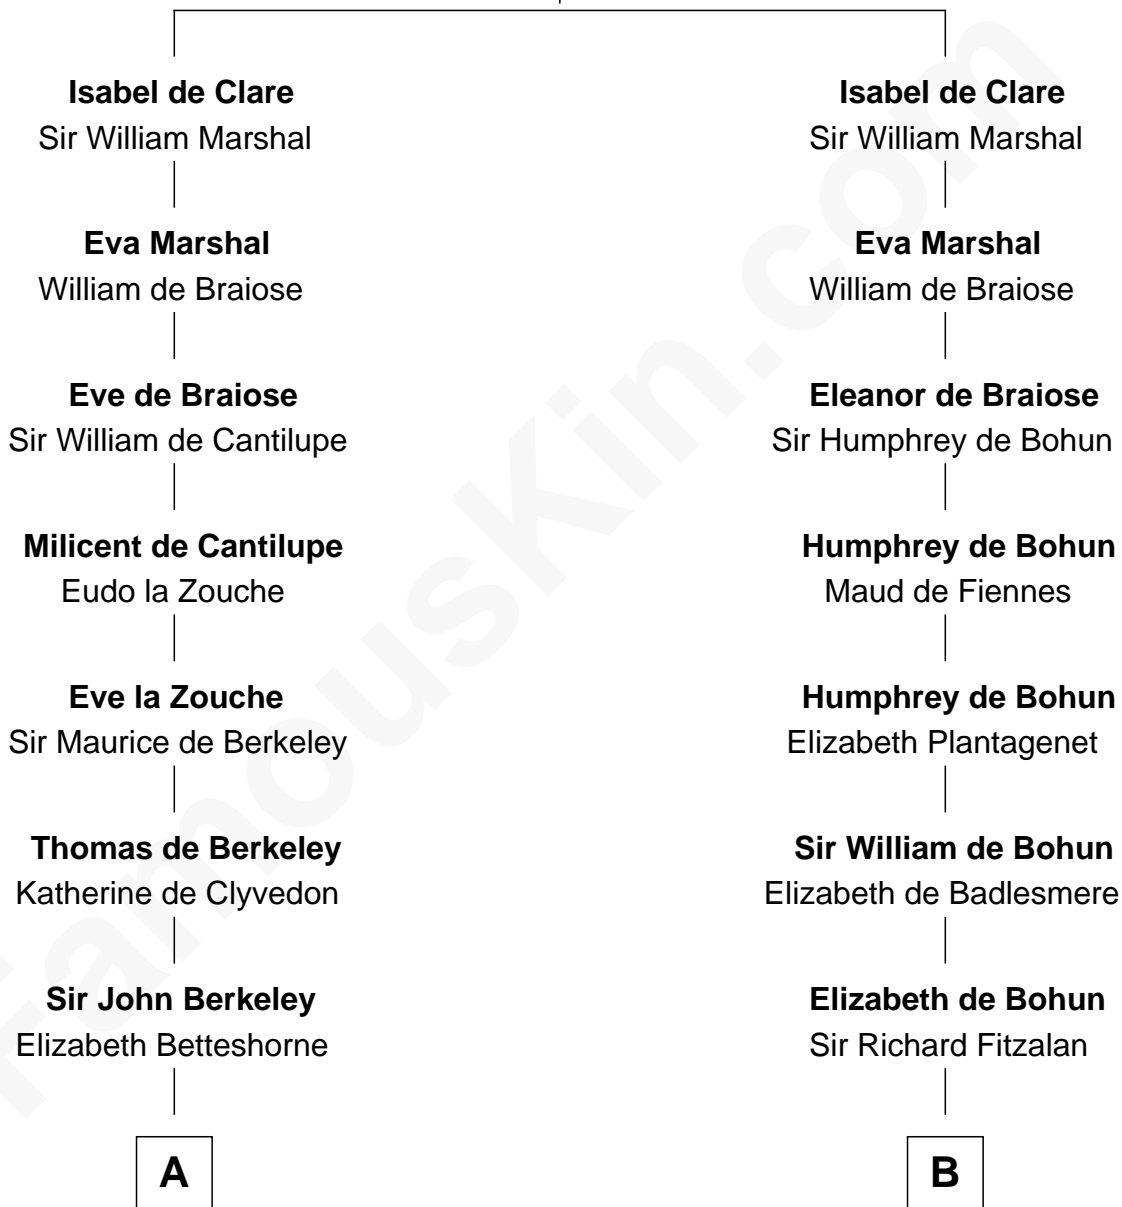

# FamousKin.com Relationship Chart of

**C. W. Post**

*Founder of Post Cereals*

18th cousin 1 time removed of

**Roger Sherman**

*Signer of the Declaration of Independence*

**Richard de Clare**  
Aoife MacMurrough

FamousKin.com