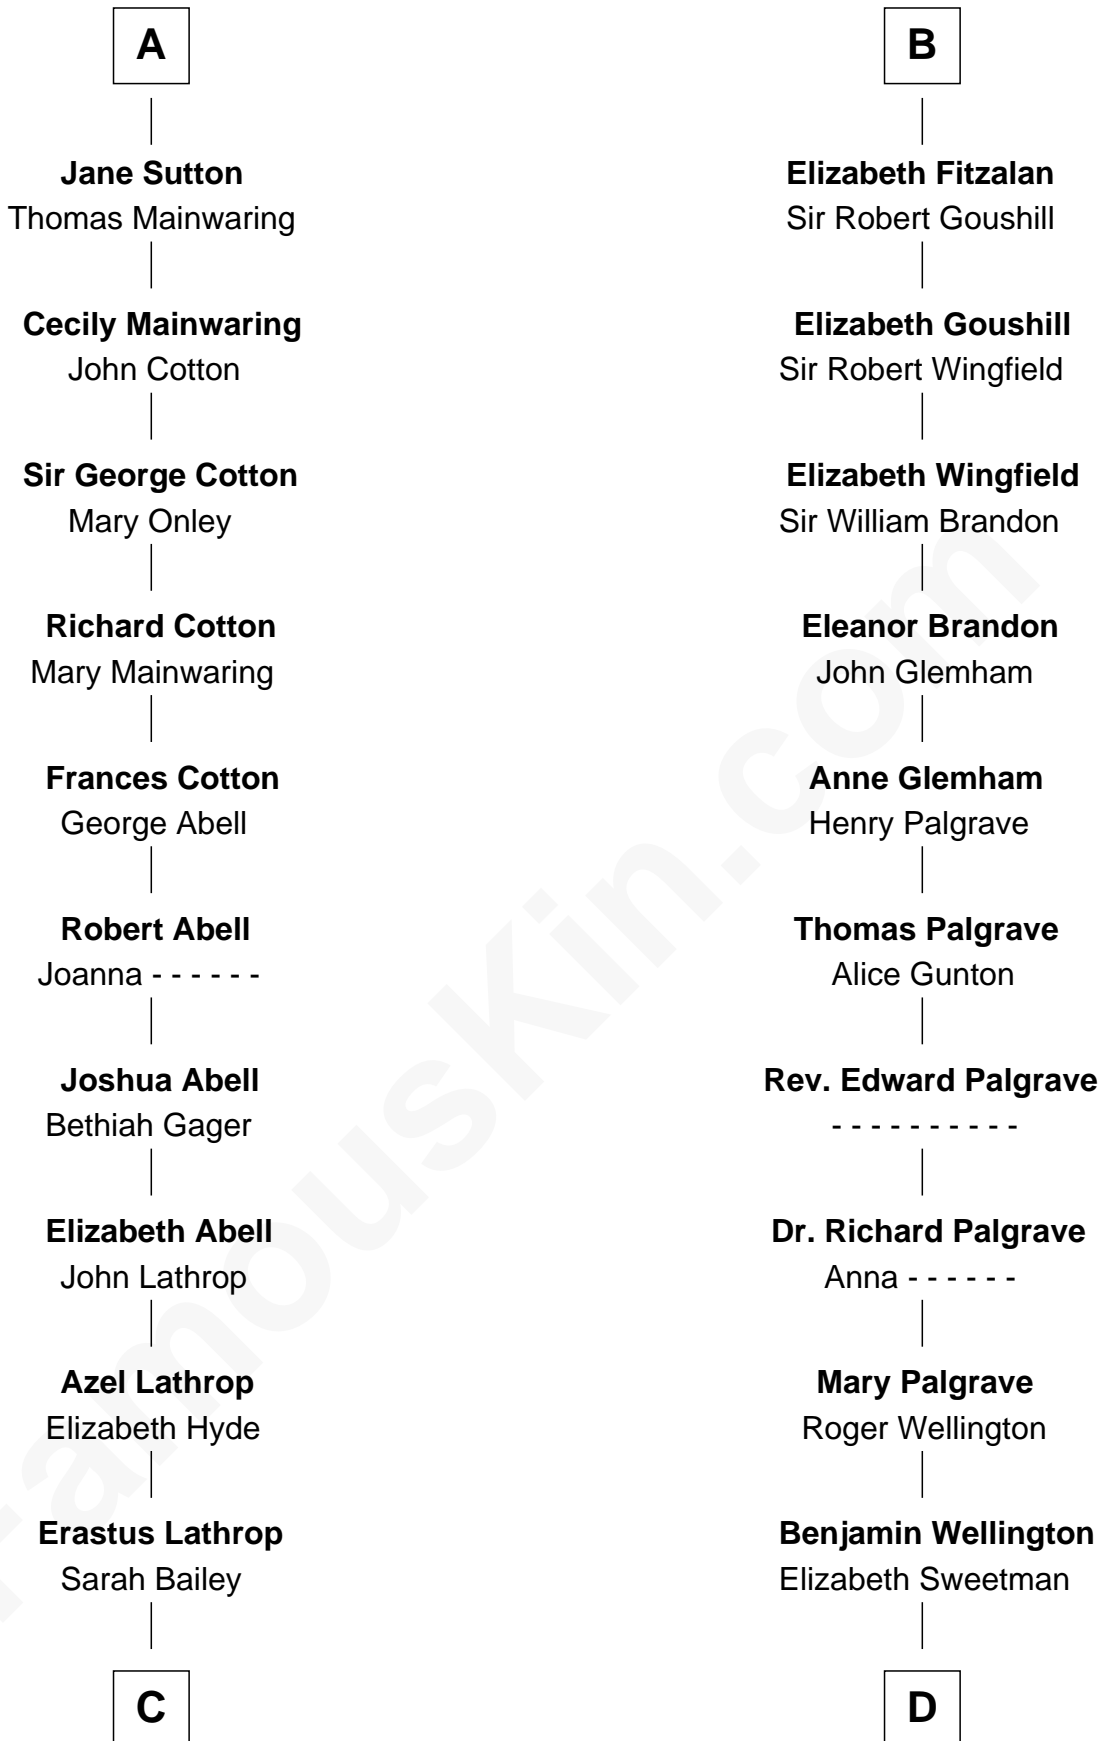

FamousKin.com Relationship Chart of

C. W. Post

Founder of Post Cereals

18th cousin of

Roger Sherman

Signer of the Declaration of Independence

Hugh de Kevelioc
Bertrade de Montfort

Agnes of Chester
Sir William de Ferrers

Sir William de Ferrers
Margaret de Quincy

Joan de Ferrers
Sir Thomas de Berkeley

Sir Maurice de Berkeley
Eve la Zouche

Thomas de Berkeley
Katherine de Clyvedon

Sir John Berkeley
Elizabeth Betteshorne

Elizabeth Berkeley
Sir John Sutton

A

Hawise of Chester
Sir Robert II de Quincy

Margaret de Quincy
John de Lacy

Maud de Lacy
Sir Richard de Clare

Thomas de Clare
Juliana FitzMaurice

Margaret de Clare
Bartholomew de Badlesmere

Elizabeth de Badlesmere
Sir William de Bohun

Elizabeth de Bohun
Sir Richard Fitzalan

B

C

Caroline Cushman Lathrop

Charles Rollin Post

C. W. Post

Founder of Post Cereals

D