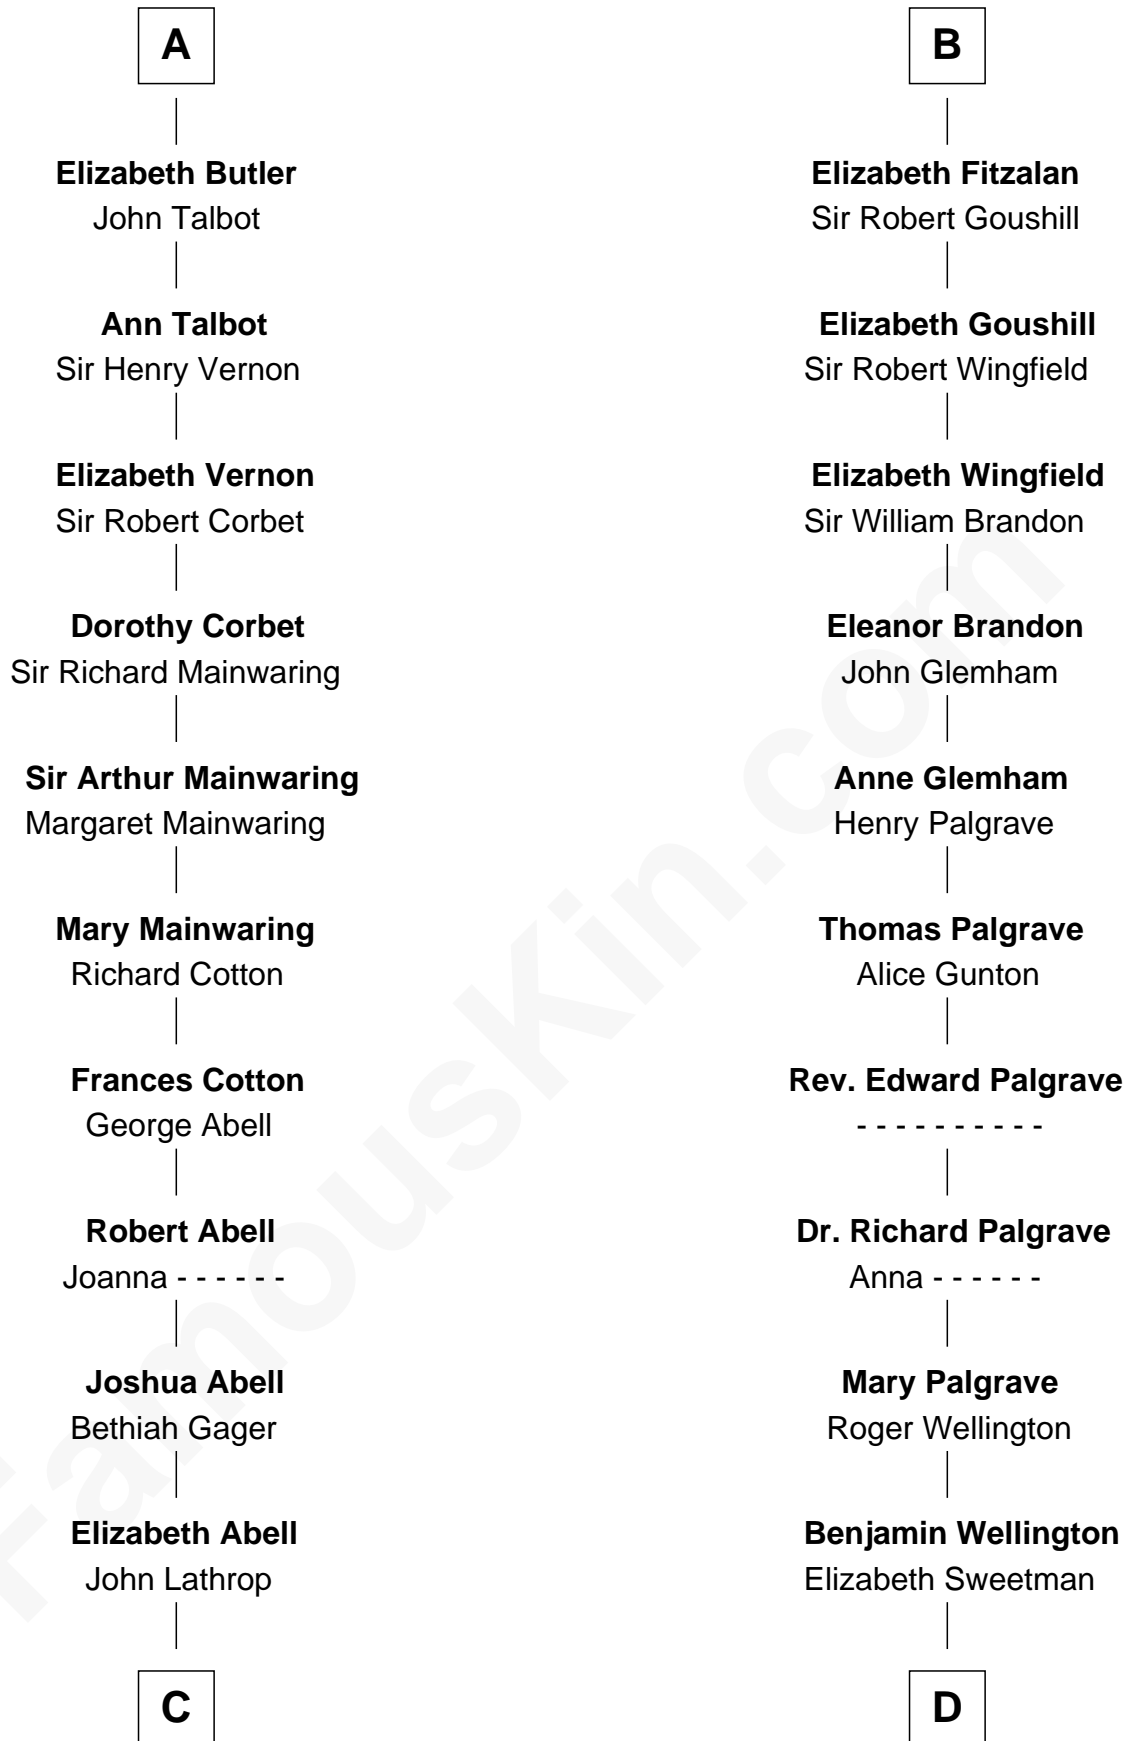

FamousKin.com Relationship Chart of

C. W. Post

Founder of Post Cereals

18th cousin 2 times removed of

Roger Sherman

Signer of the Declaration of Independence

C

Azel Lathrop
Elizabeth Hyde

Erastus Lathrop
Sarah Bailey

Caroline Cushman Lathrop
Charles Rollin Post

C. W. Post
Founder of Post Cereals

D

Mehetable Wellington
William Sherman

Roger Sherman
Signer of Declaration of Independence

FamousKin.com