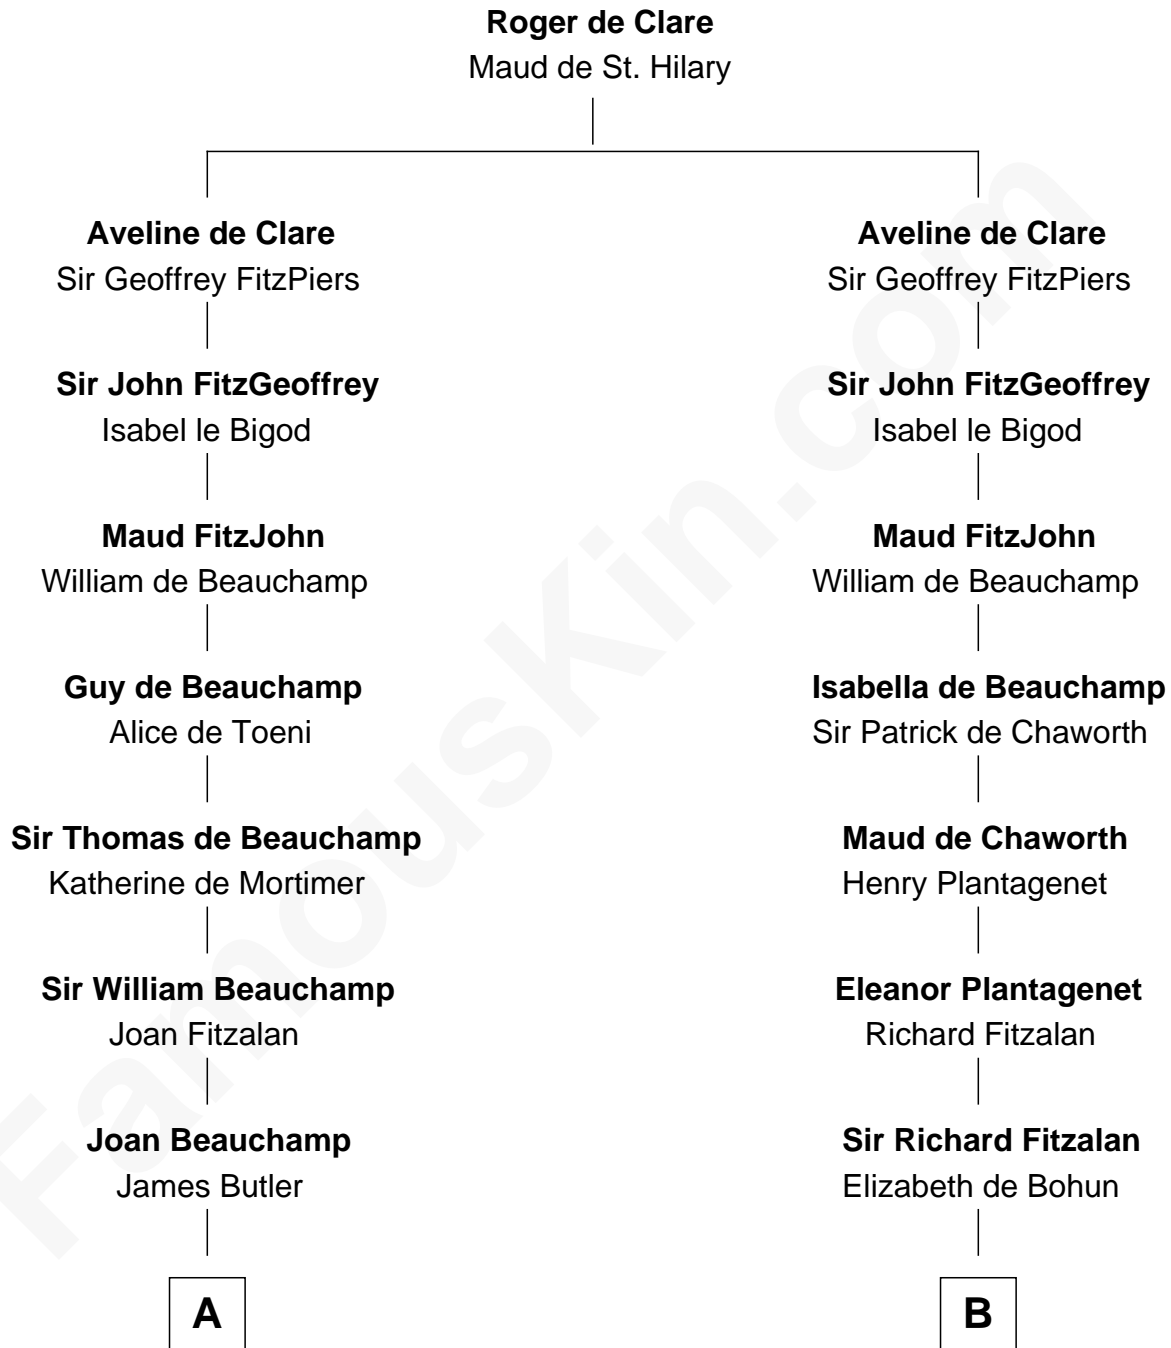

FamousKin.com Relationship Chart of

C. W. Post

Founder of Post Cereals

18th cousin 2 times removed of

Roger Sherman

Signer of the Declaration of Independence

C

Azel Lathrop
Elizabeth Hyde

Erastus Lathrop
Sarah Bailey

Caroline Cushman Lathrop
Charles Rollin Post

C. W. Post
Founder of Post Cereals

D

Mehetable Wellington
William Sherman

Roger Sherman
Signer of Declaration of Independence

FamousKin.com