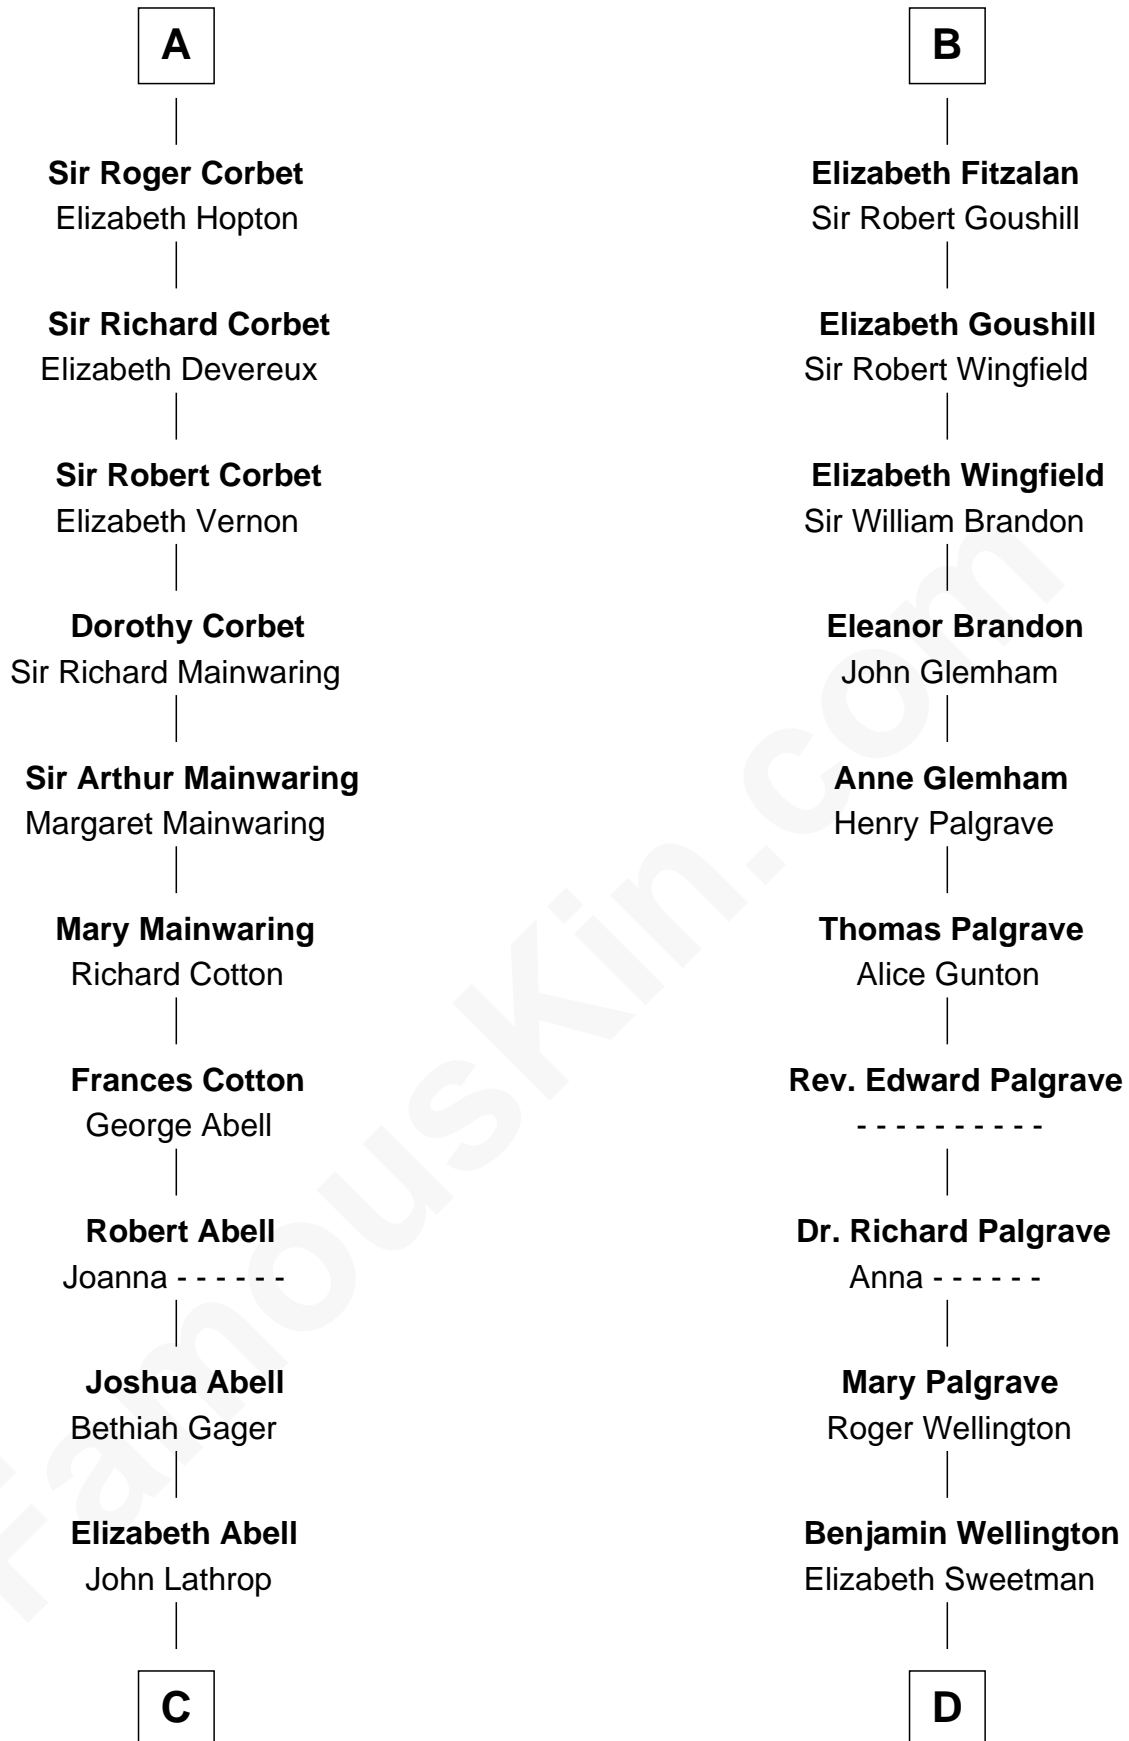

FamousKin.com Relationship Chart of

C. W. Post

Founder of Post Cereals

18th cousin 2 times removed of

Roger Sherman

Signer of the Declaration of Independence

C

Azel Lathrop
Elizabeth Hyde

Erastus Lathrop
Sarah Bailey

Caroline Cushman Lathrop
Charles Rollin Post

C. W. Post
Founder of Post Cereals

D

Mehetable Wellington
William Sherman

Roger Sherman
Signer of Declaration of Independence

FamousKin.com