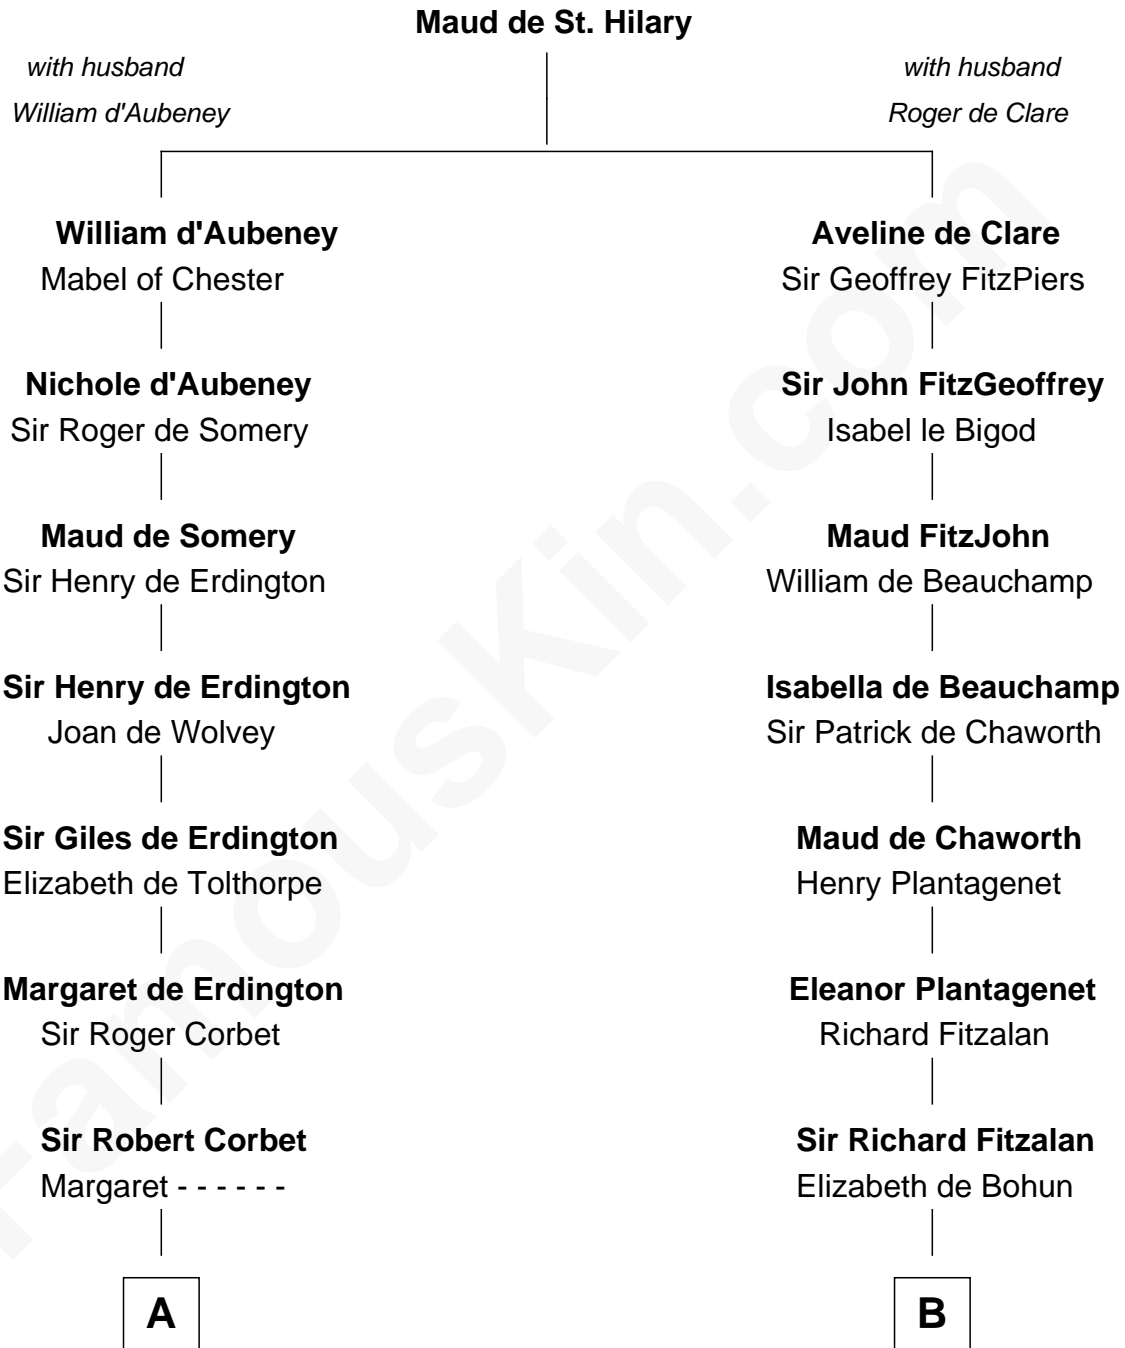

FamousKin.com Relationship Chart of

C. W. Post

Founder of Post Cereals

18th cousin 2 times removed of

Roger Sherman

Signer of the Declaration of Independence

C

Azel Lathrop
Elizabeth Hyde

Erastus Lathrop
Sarah Bailey

Caroline Cushman Lathrop
Charles Rollin Post

C. W. Post
Founder of Post Cereals

D

Mehetable Wellington
William Sherman

Roger Sherman
Signer of Declaration of Independence

FamousKin.com