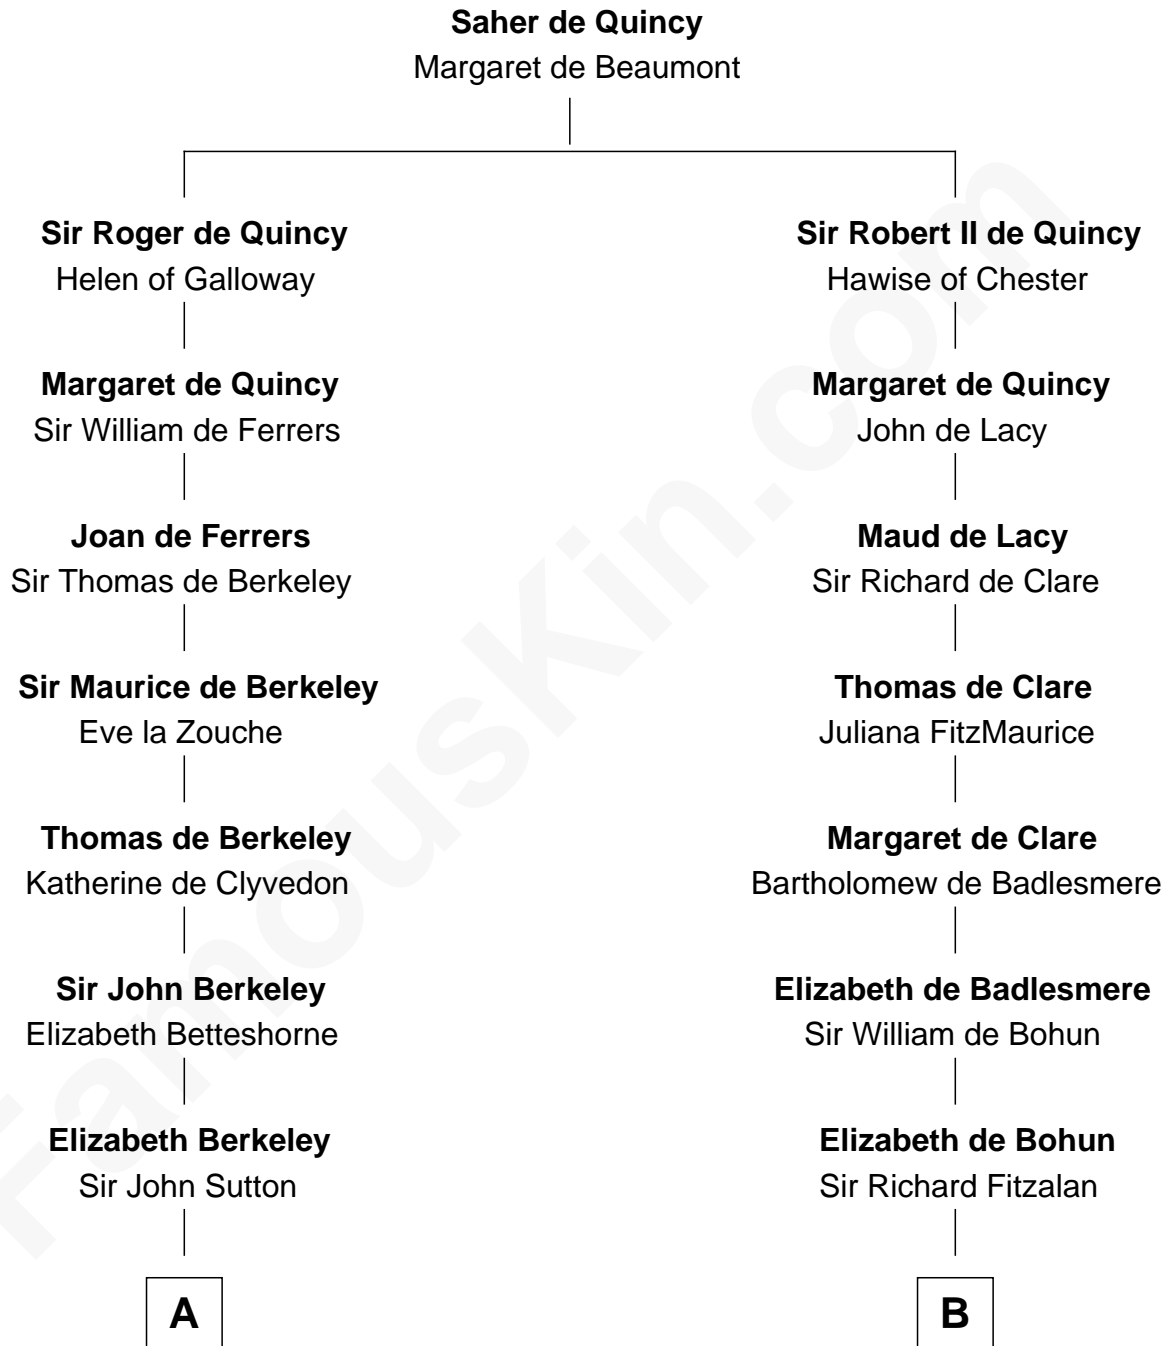

FamousKin.com Relationship Chart of

C. W. Post

Founder of Post Cereals

18th cousin of

Roger Sherman

Signer of the Declaration of Independence

C

Caroline Cushman Lathrop

Charles Rollin Post

C. W. Post

Founder of Post Cereals

D

Mehetable Wellington

William Sherman

Roger Sherman

Signer of Declaration of Independence