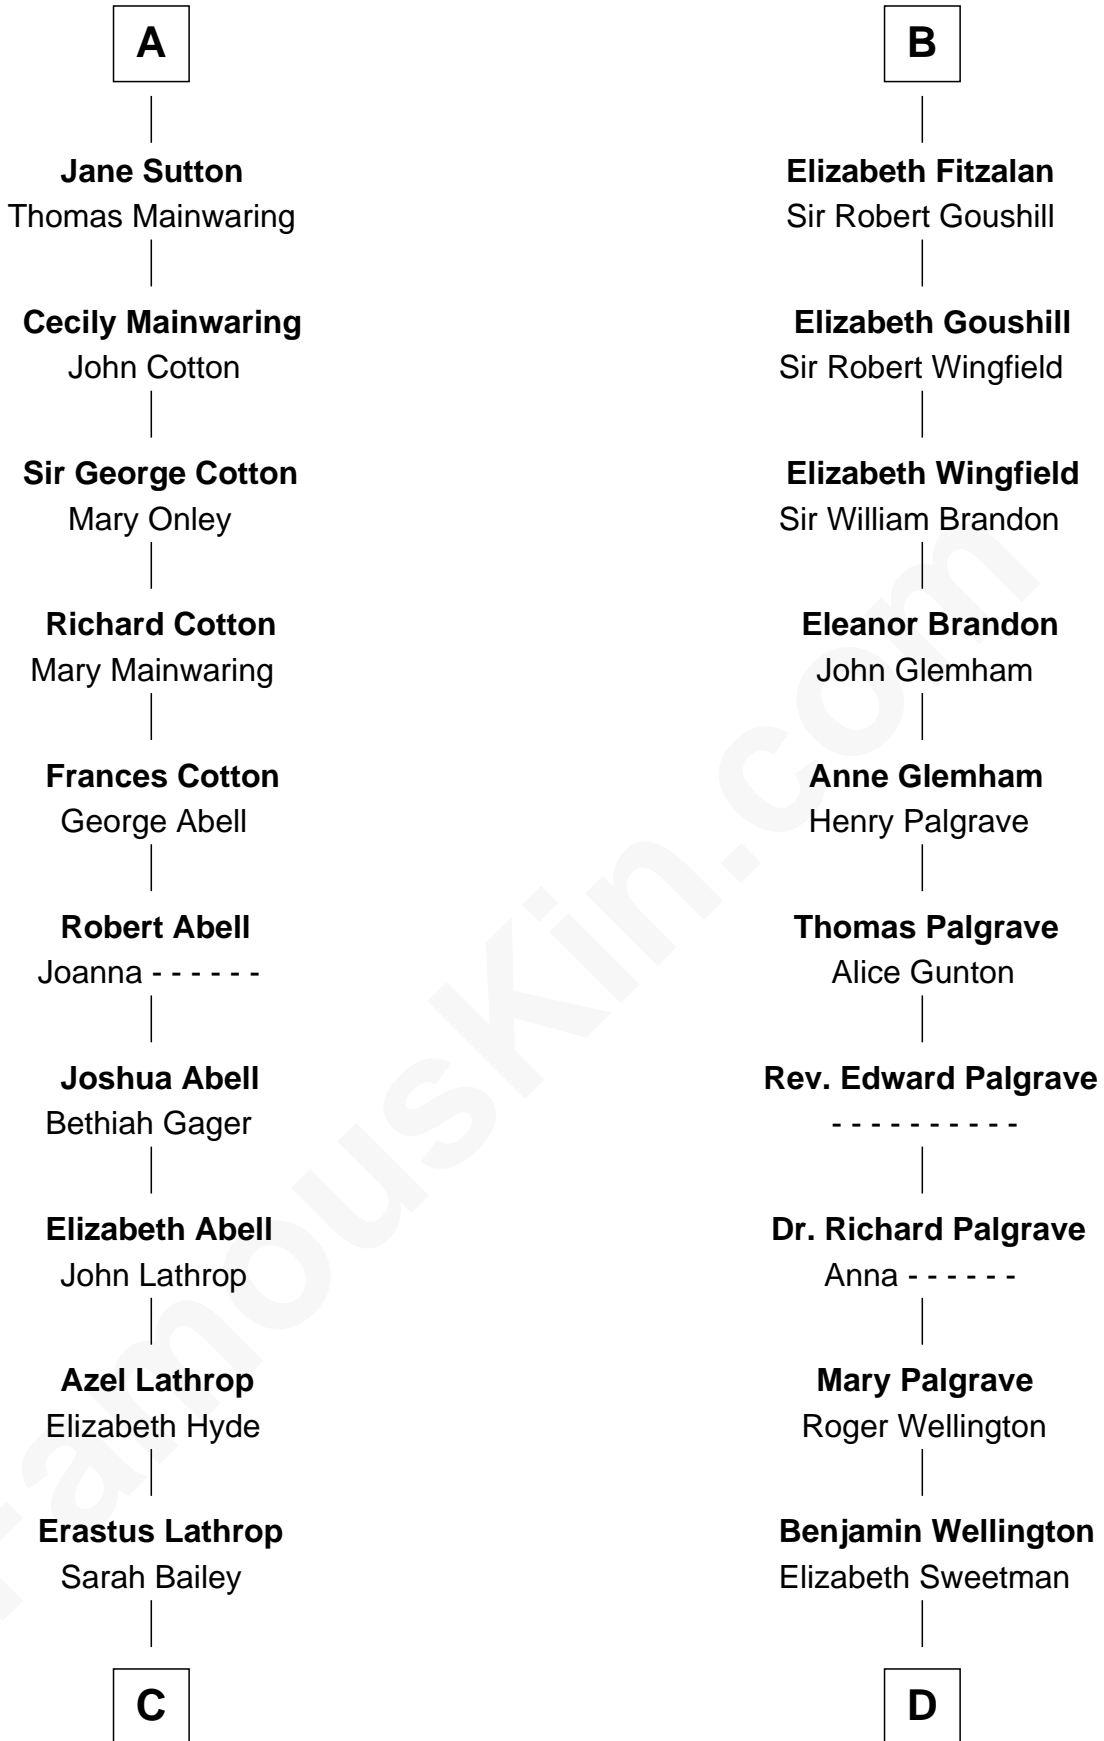

FamousKin.com Relationship Chart of

C. W. Post

Founder of Post Cereals

18th cousin of

Roger Sherman

Signer of the Declaration of Independence

C

Caroline Cushman Lathrop

Charles Rollin Post

C. W. Post

Founder of Post Cereals

D

Mehetable Wellington

William Sherman

Roger Sherman

Signer of Declaration of Independence