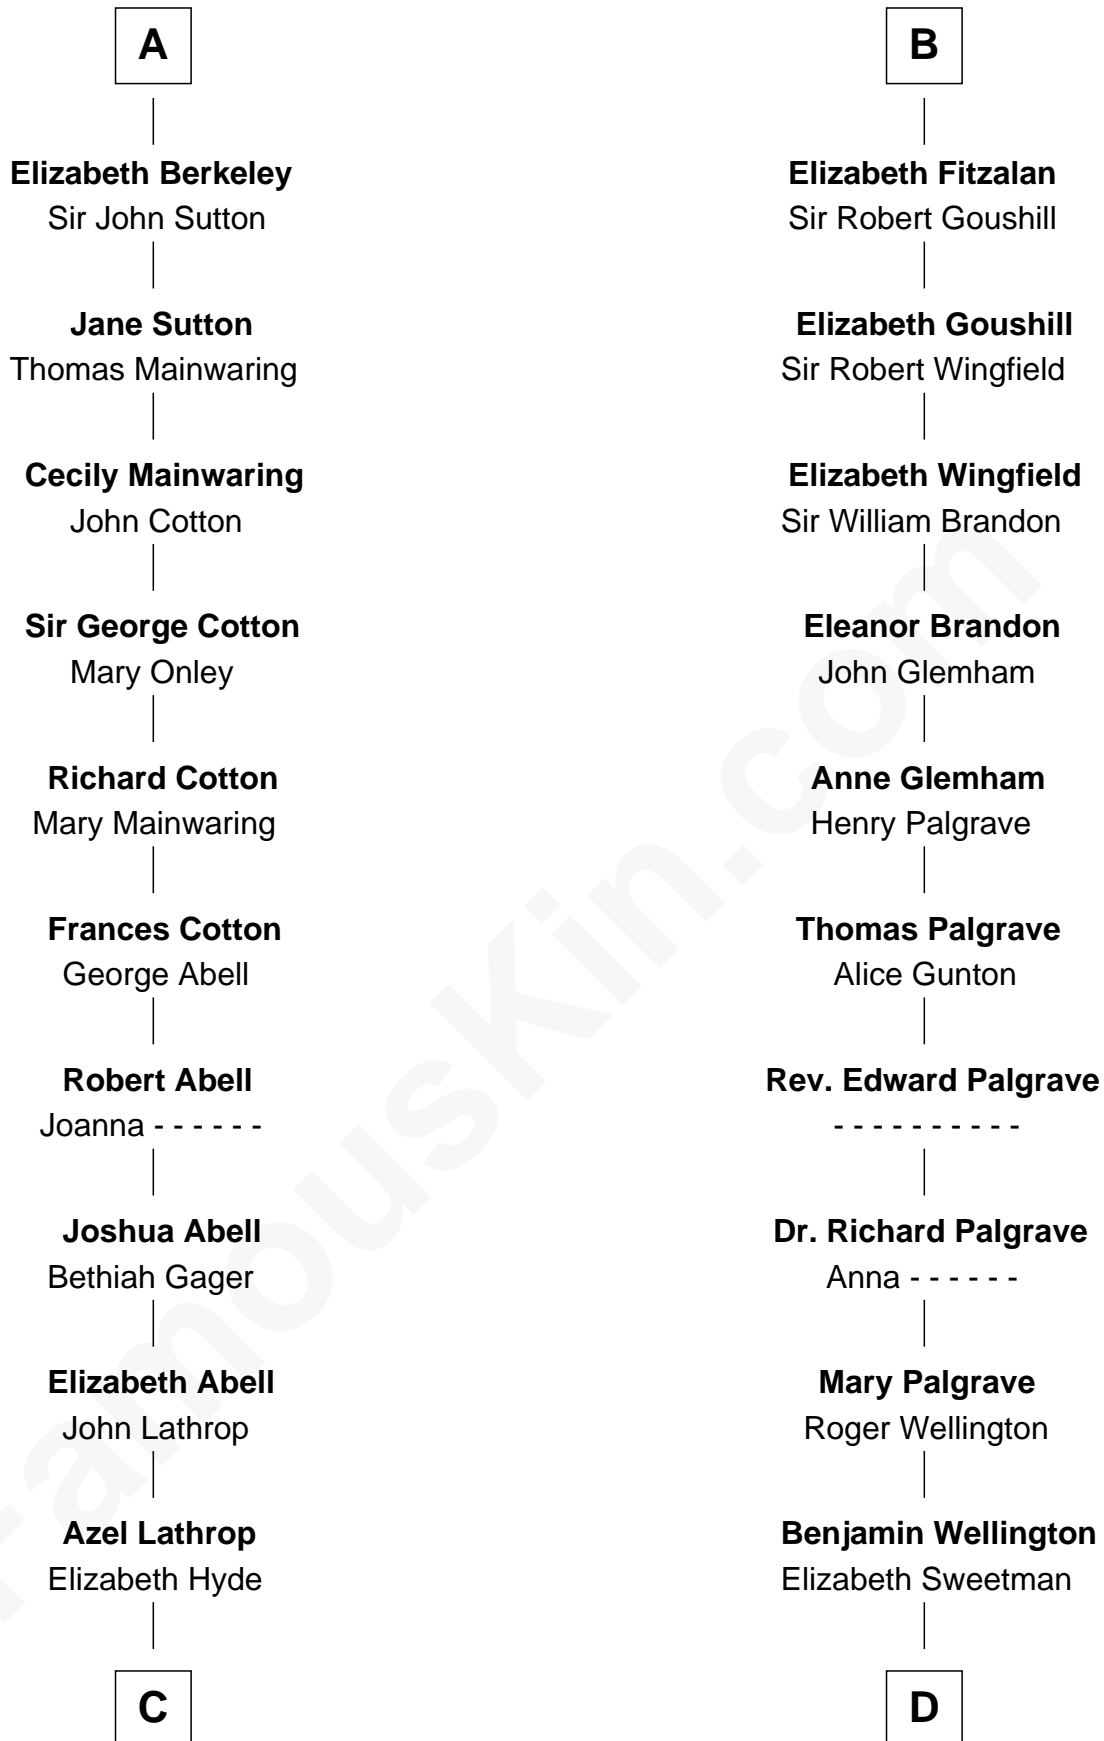

FamousKin.com Relationship Chart of

C. W. Post

Founder of Post Cereals

18th cousin 1 time removed of

Roger Sherman

Signer of the Declaration of Independence

John FitzGilbert
Sybilla of Salisbury

FamousKin.com