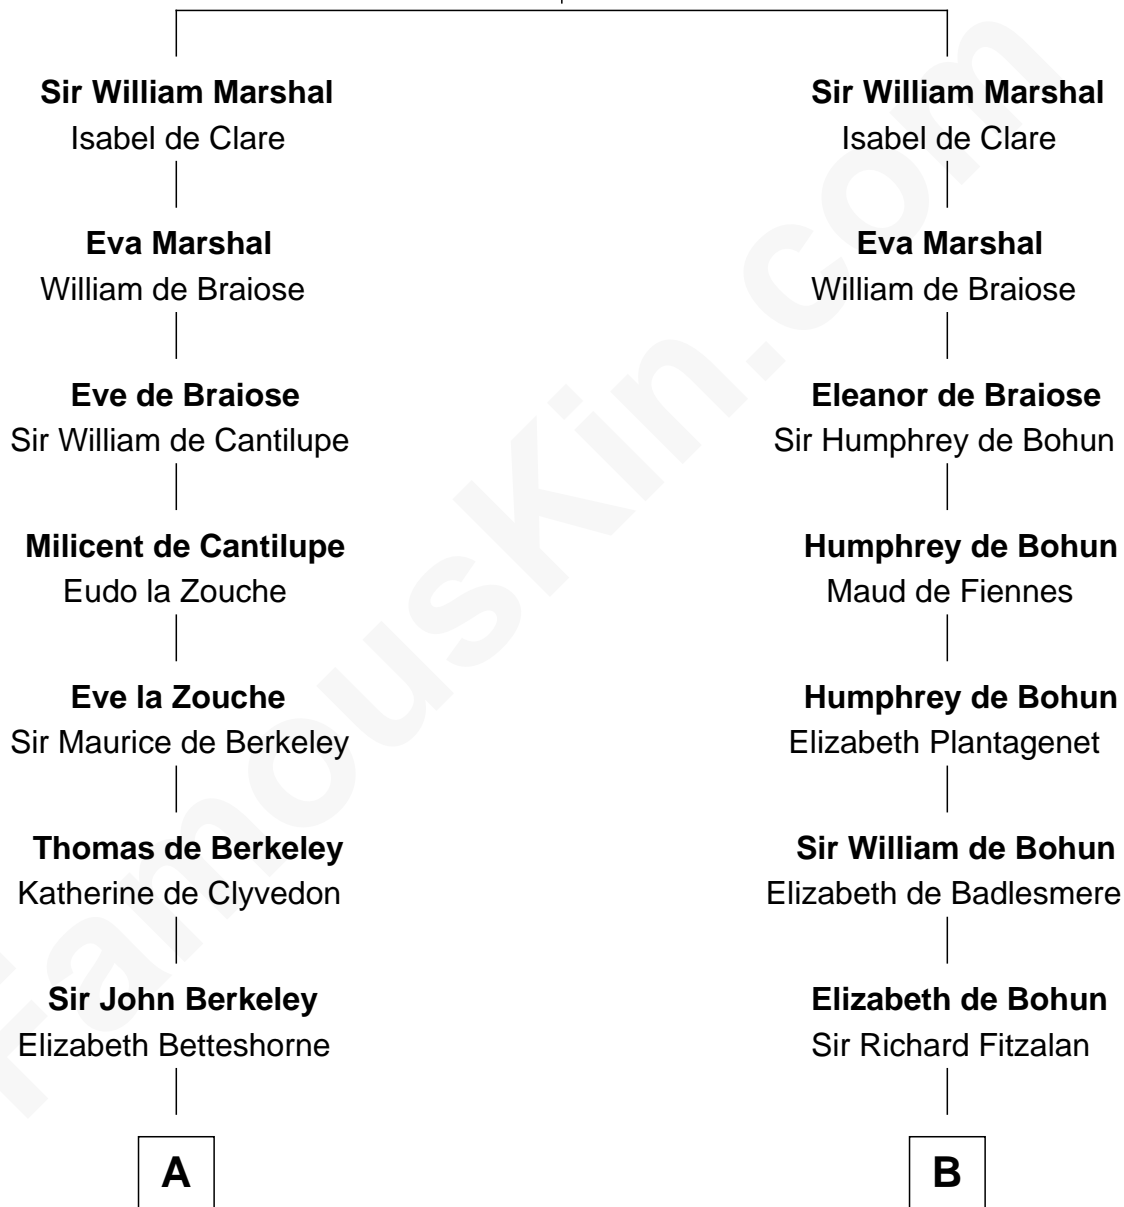

FamousKin.com Relationship Chart of

C. W. Post

Founder of Post Cereals

18th cousin 1 time removed of

Roger Sherman

Signer of the Declaration of Independence

John FitzGilbert
Sybilla of Salisbury

FamousKin.com