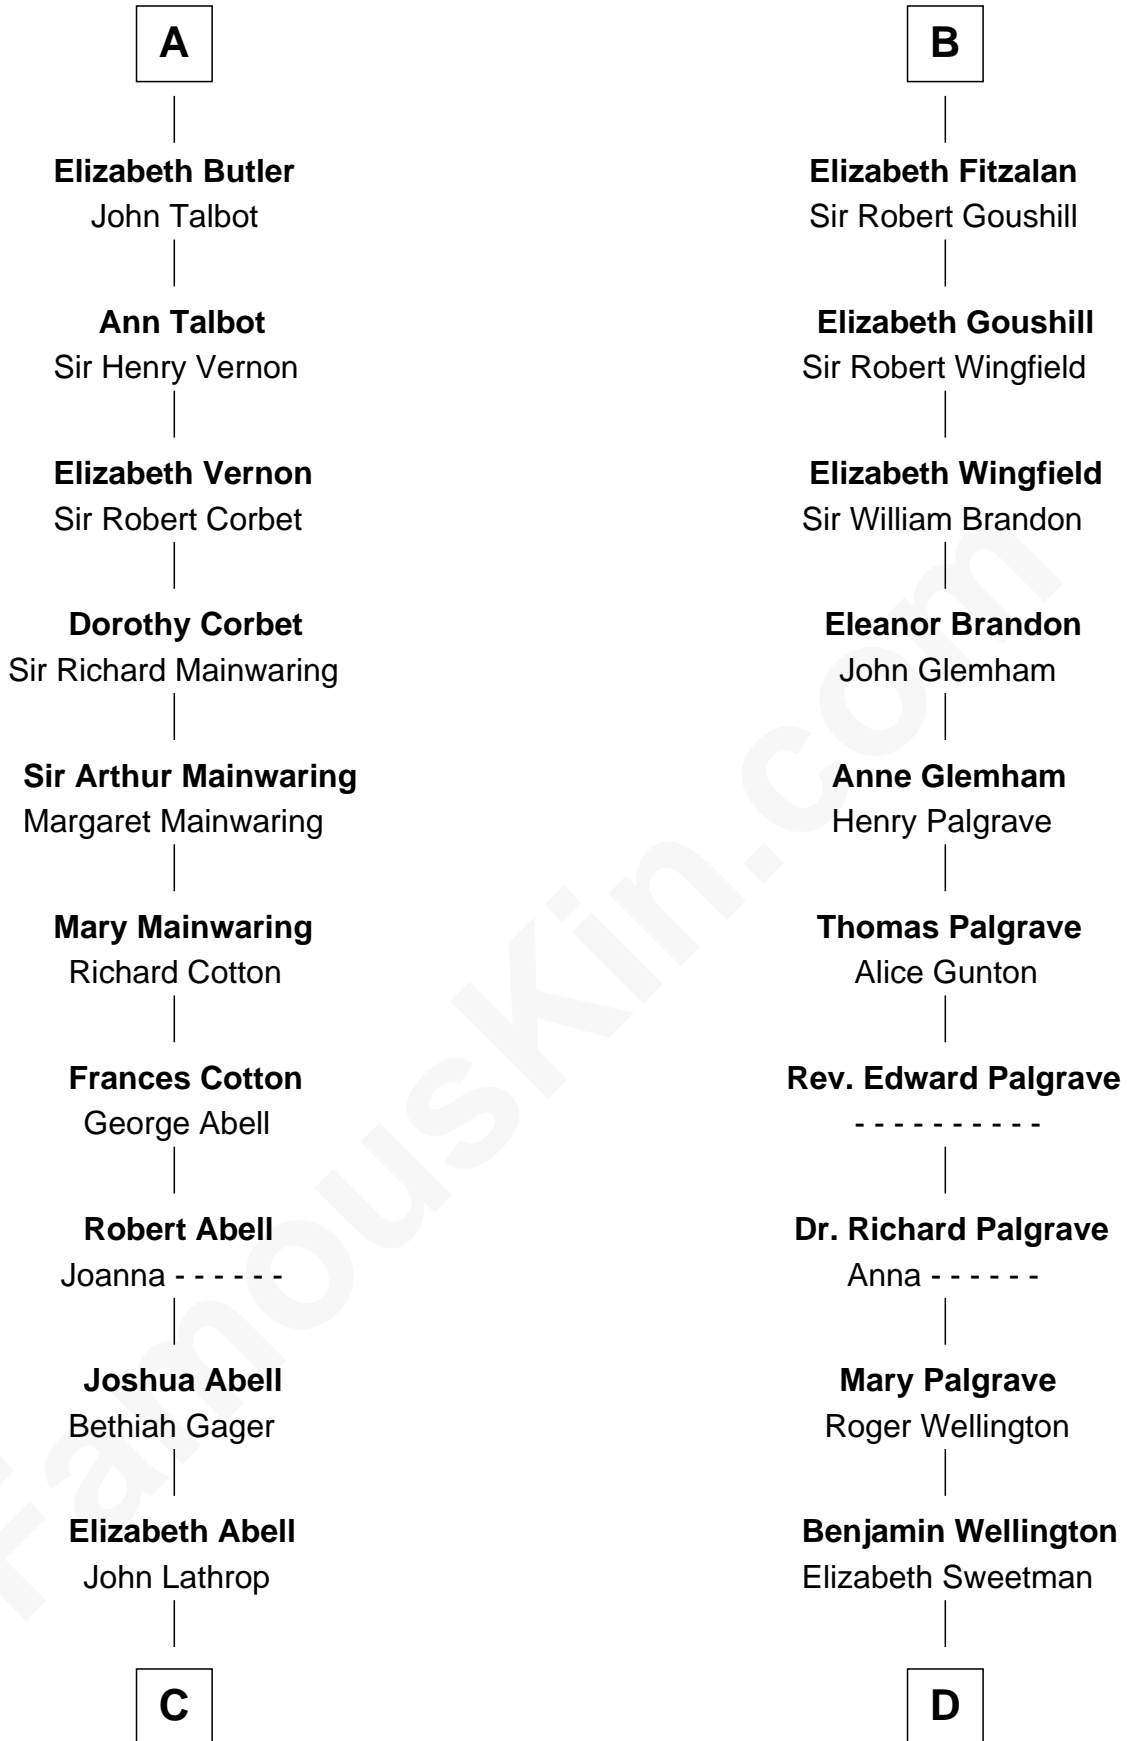

FamousKin.com Relationship Chart of

C. W. Post

Founder of Post Cereals

18th cousin 2 times removed of

Roger Sherman

Signer of the Declaration of Independence

Piers de Lutegareshale

Maud de Mandeville

C

Azel Lathrop
Elizabeth Hyde

Erastus Lathrop
Sarah Bailey

Caroline Cushman Lathrop
Charles Rollin Post

C. W. Post
Founder of Post Cereals

D

Mehetable Wellington
William Sherman

Roger Sherman
Signer of Declaration of Independence