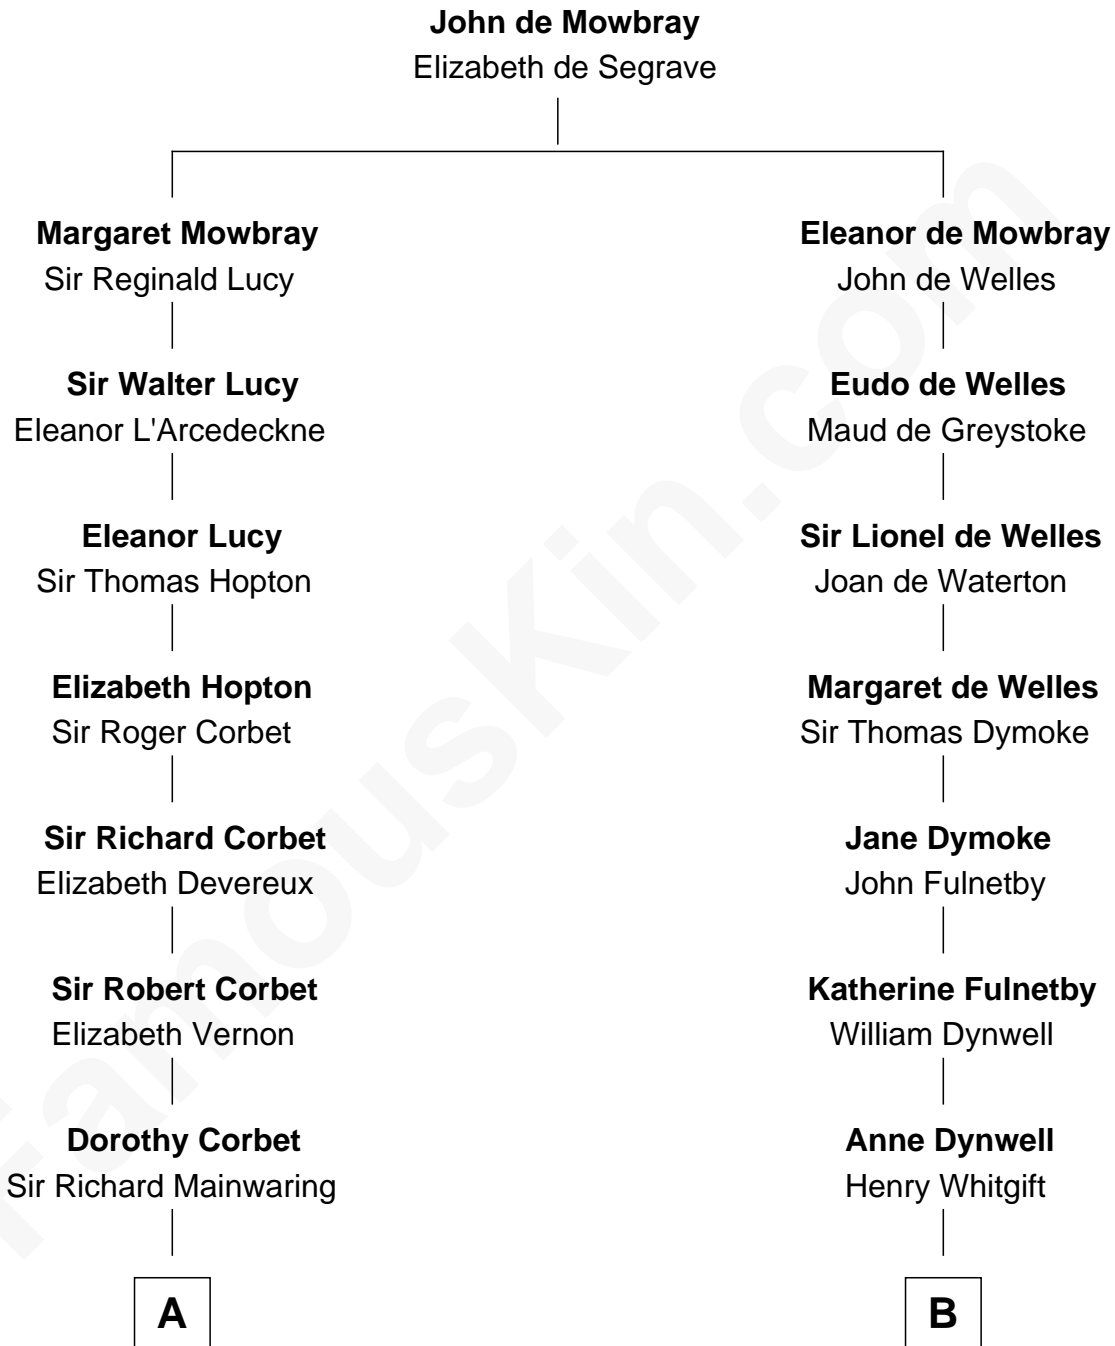

FamousKin.com Relationship Chart of

C. W. Post

Founder of Post Cereals

16th cousin 2 times removed of

Frank G. Allen

51st Governor of Massachusetts

C

Abbie Louise Gilman

Frank Mitchell Allen

Frank G. Allen

51st Governor of Massachusetts

FamousKin.com