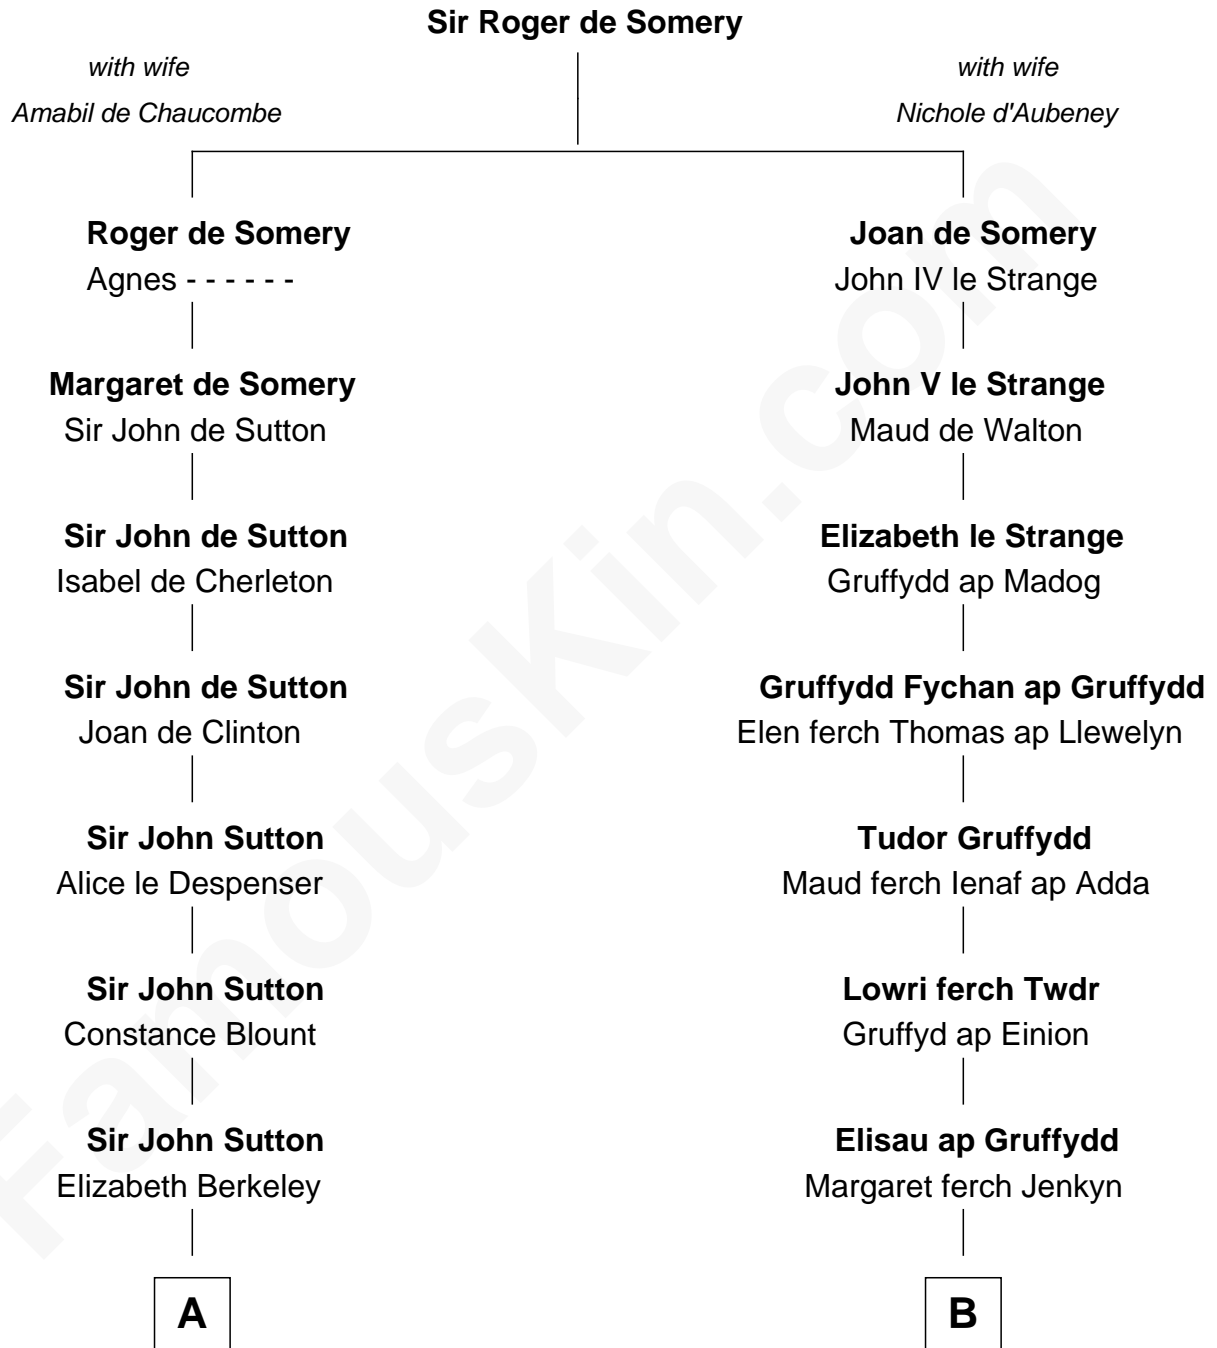

FamousKin.com Relationship Chart of

C. W. Post

Founder of Post Cereals

18th cousin 2 times removed of

Ernest Hemingway

Author of The Sun Also Rises

C

Caroline Cushman Lathrop

Charles Rollin Post

C. W. Post

Founder of Post Cereals

D

Allen Hemingway

Harriet Louisa Tyler

Anson Tyler Hemingway

Adelaide Edmonds