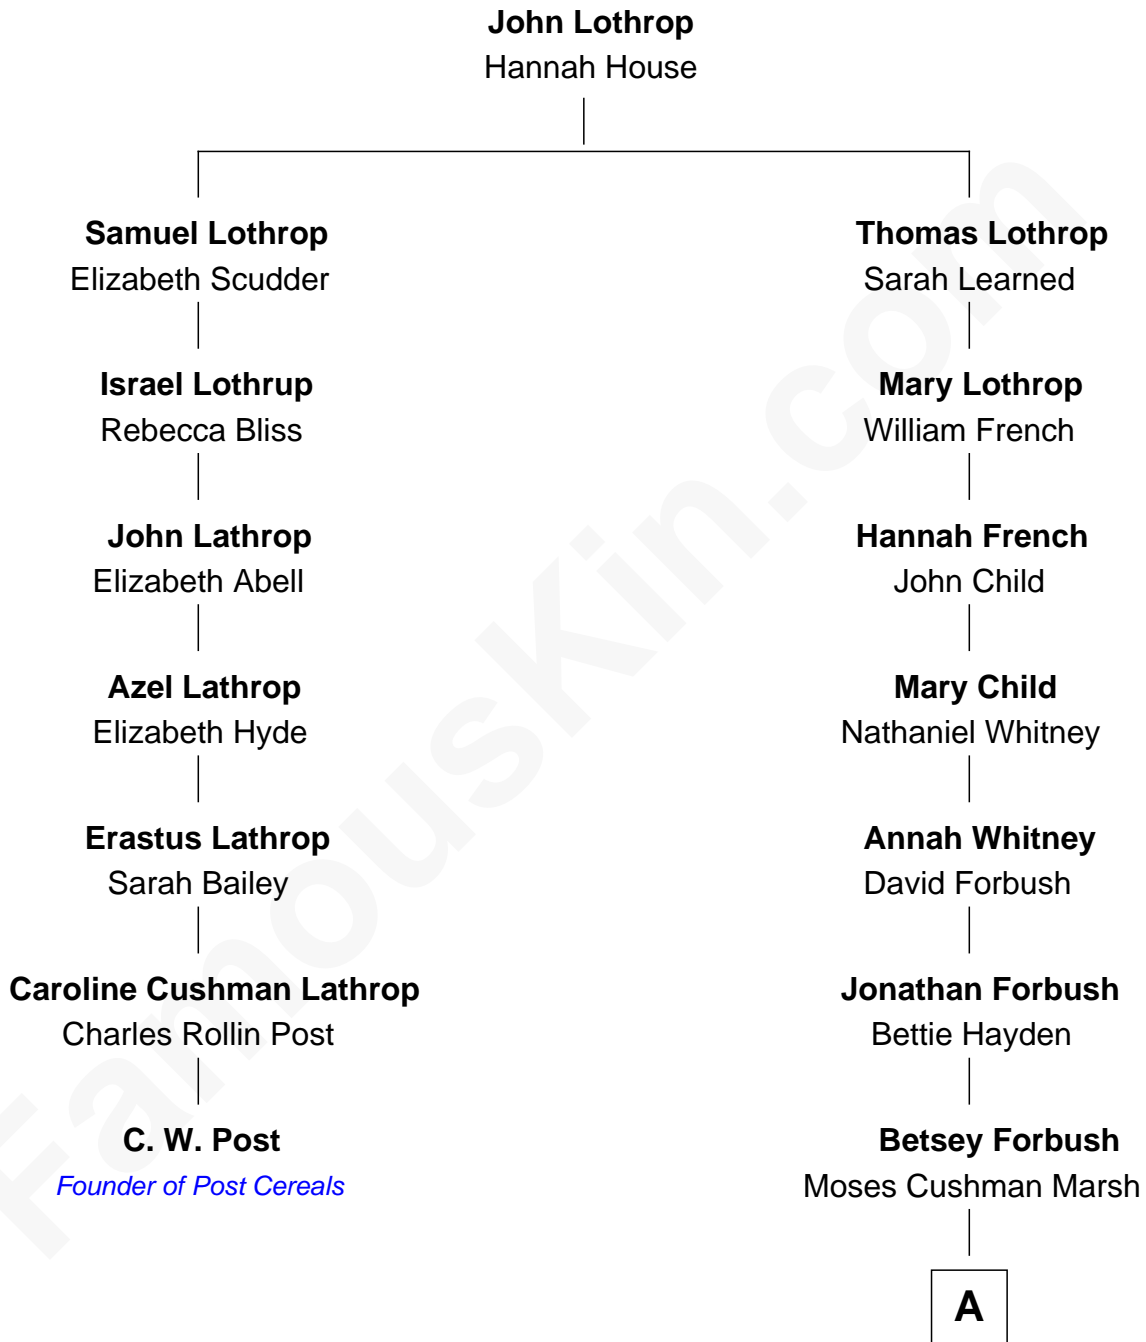

FamousKin.com Relationship Chart of

C. W. Post

Founder of Post Cereals

6th cousin 4 times removed of

John Forbes Nash, Jr.

"A Beautiful Mind" Mathematician

A

Mary Louise Marsh
Rev. Jesse Gent Nash

Alexander Q. Nash
Martha A. Smith

John Forbes Nash
Margaret Virginia Martin

John Forbes Nash, Jr.
A Beautiful Mind