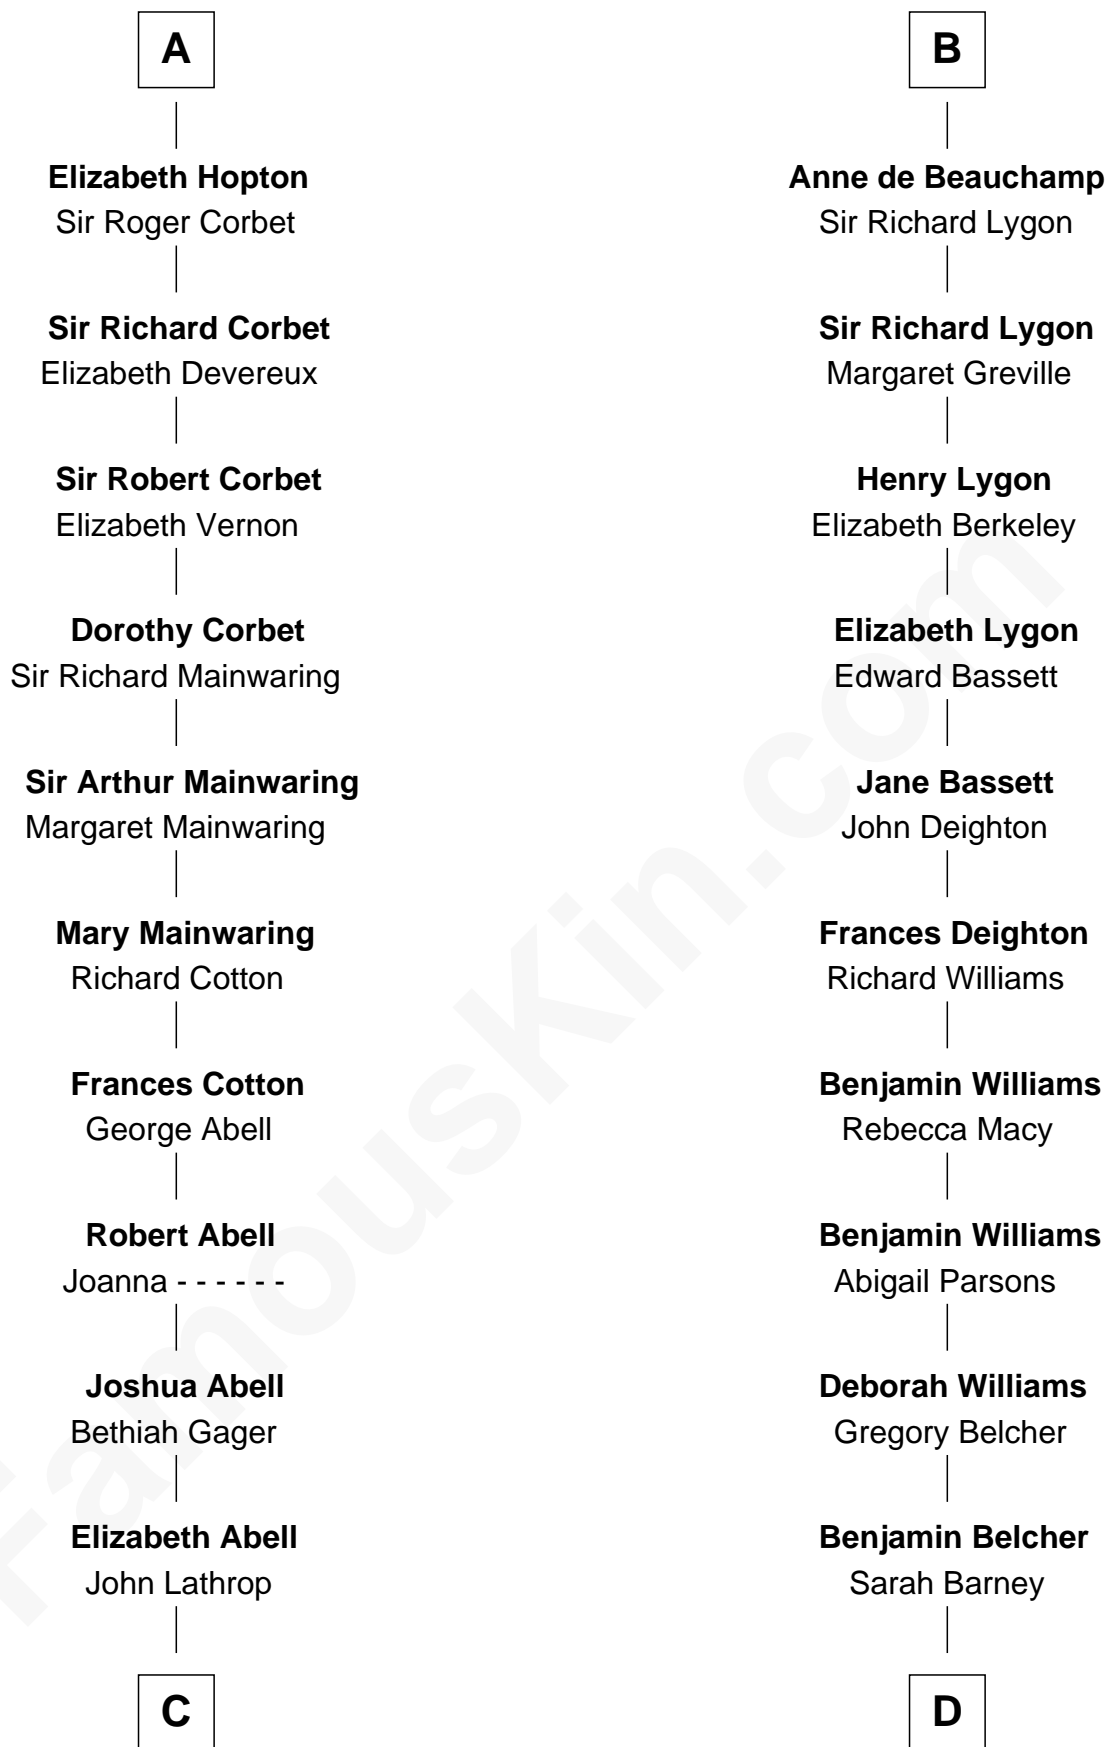

# FamousKin.com Relationship Chart of

**C. W. Post**

*Founder of Post Cereals*

20th cousin of

**General Douglas MacArthur**

*U.S. Army - World War II*

**John de Botetourte**

Maud FitzThomas

**C**

**Azel Lathrop**  
Elizabeth Hyde

**Erastus Lathrop**  
Sarah Bailey

**Caroline Cushman Lathrop**  
Charles Rollin Post

**C. W. Post**  
*Founder of Post Cereals*

**D**

**Benjamin Barney Belcher**  
Olive -----