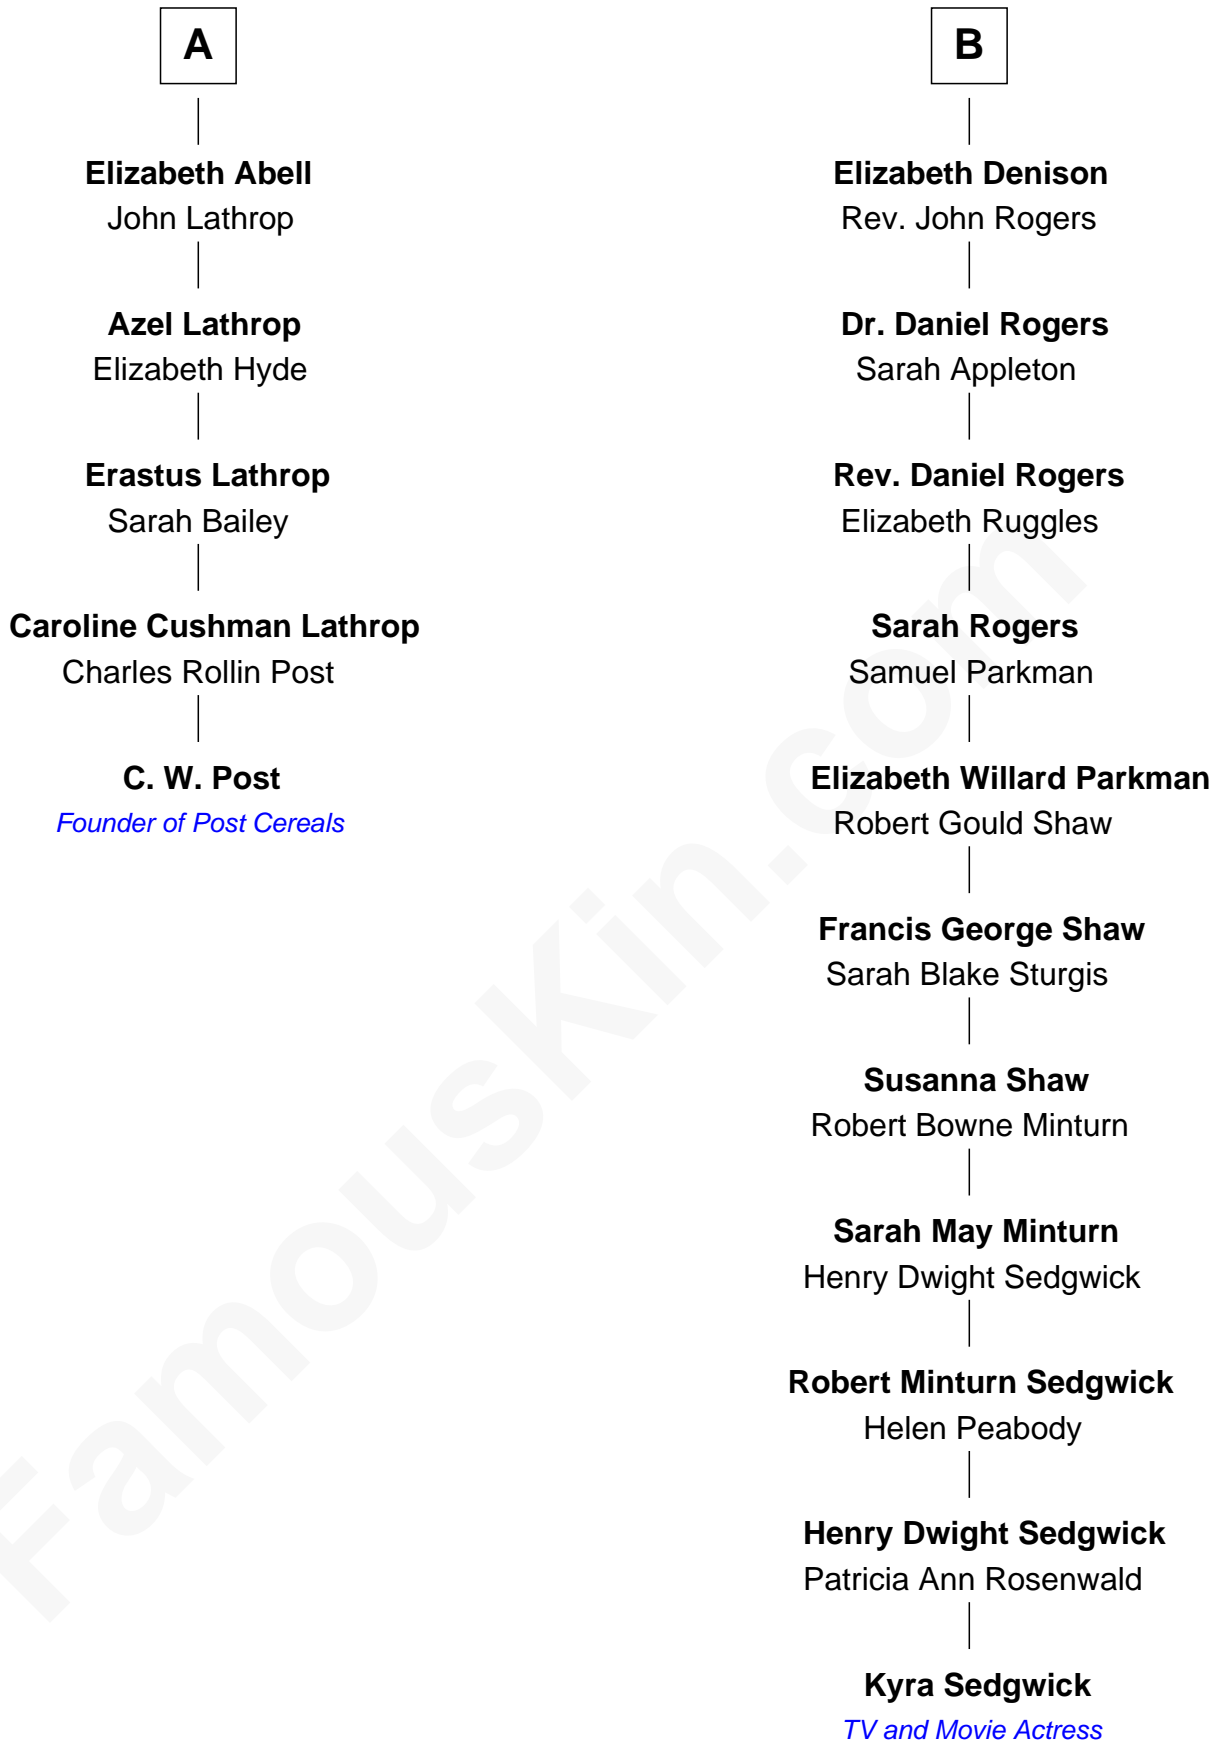

FamousKin.com Relationship Chart of

C. W. Post

Founder of Post Cereals

11th cousin 6 times removed of

Kyra Sedgwick

TV and Movie Actress

Sir John Sutton
Elizabeth Berkeley

Jane Sutton
Thomas Mainwaring

Cecily Mainwaring
John Cotton

Sir George Cotton
Mary Onley

Richard Cotton
Mary Mainwaring

Frances Cotton
George Abell

Robert Abell
Joanna - - - - -

Joshua Abell
Bethiah Gager

A

Sir Edmund Sutton
Joyce Tiptoft

Sir Edward Sutton
Cecily Willoughby

Sir John Sutton
Cecily Grey

Sir Henry Dudley
----- Ashton
Probable

Roger Dudley
Susanna Thorne

Gov. Thomas Dudley
Dorothy York

Patience Dudley
Maj. Gen. Daniel Denison

B

Kyra Sedgwick photo by [Angela George](#) (CC BY-SA 3.0)