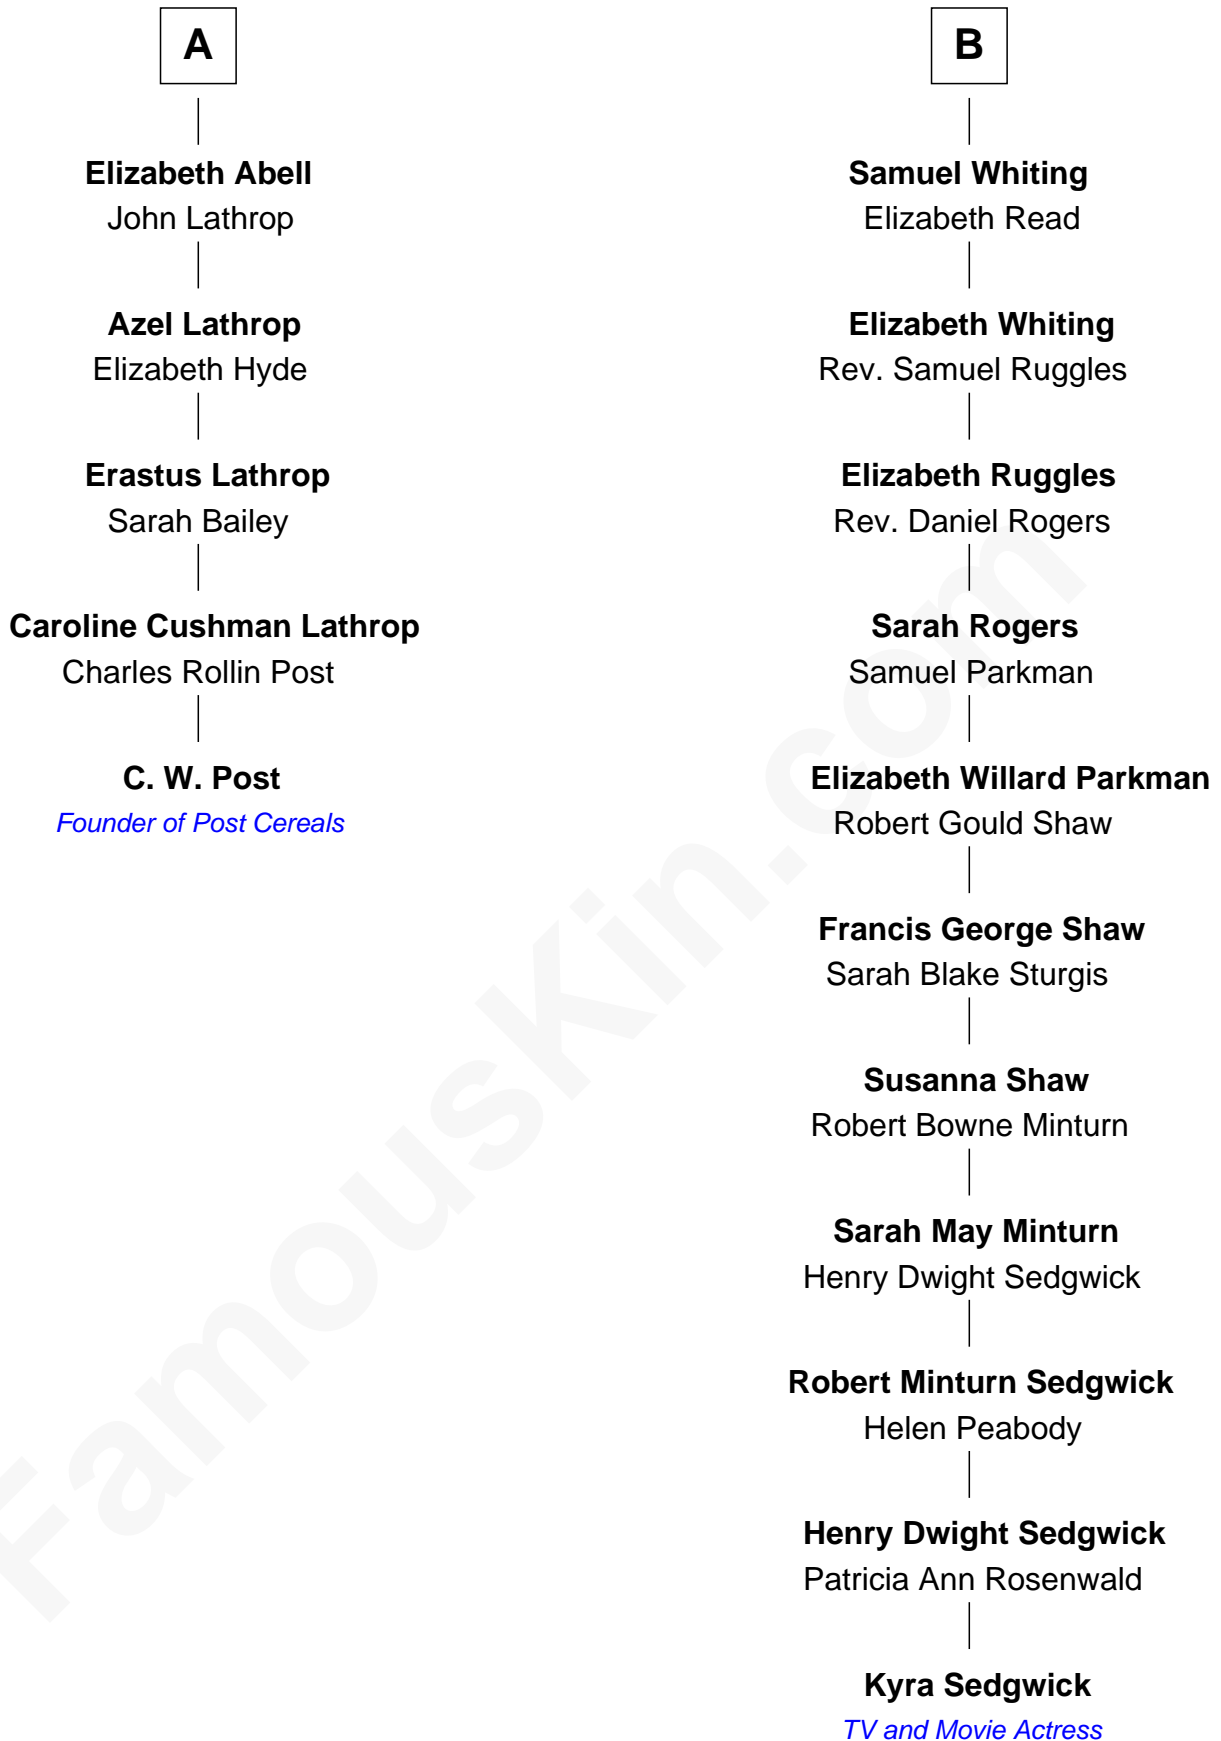

FamousKin.com Relationship Chart of

C. W. Post

Founder of Post Cereals

11th cousin 6 times removed of

Kyra Sedgwick

TV and Movie Actress

William Mainwaring

Margaret Warren

Thomas Mainwaring

Jane Sutton

Cecily Mainwaring

John Cotton

Sir George Cotton

Mary Onley

Richard Cotton

Mary Mainwaring

Frances Cotton

George Abell

Robert Abell

Joanna - - - - -

Joshua Abell

Bethiah Gager

A

Elizabeth Mainwaring

Sir Oliver St. John

Elizabeth St. John

Rev. Samuel Whiting

Rev. Samuel Whiting

Dorcas Chester

B

Kyra Sedgwick photo by [Angela George](#) (CC BY-SA 3.0)