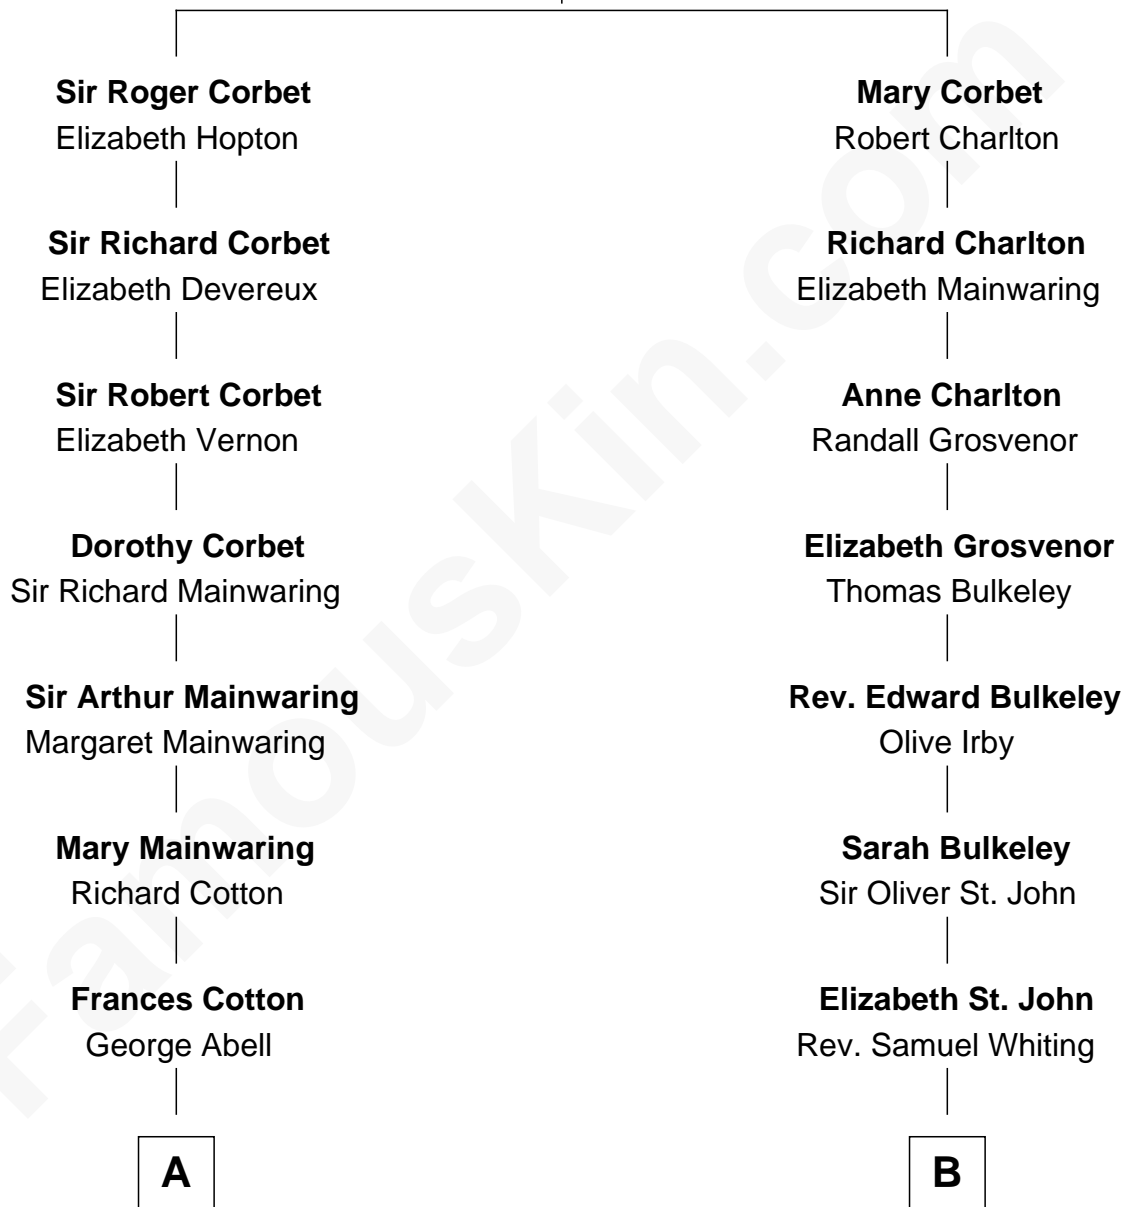

# FamousKin.com Relationship Chart of

**C. W. Post**

*Founder of Post Cereals*

13th cousin 5 times removed of

**Kyra Sedgwick**

*TV and Movie Actress*

**Sir Robert Corbet**

Margaret - - - - -

C

Henry Dwight Sedgwick

Patricia Ann Rosenwald

Kyra Sedgwick

*TV and Movie Actress*

FamousKin.com