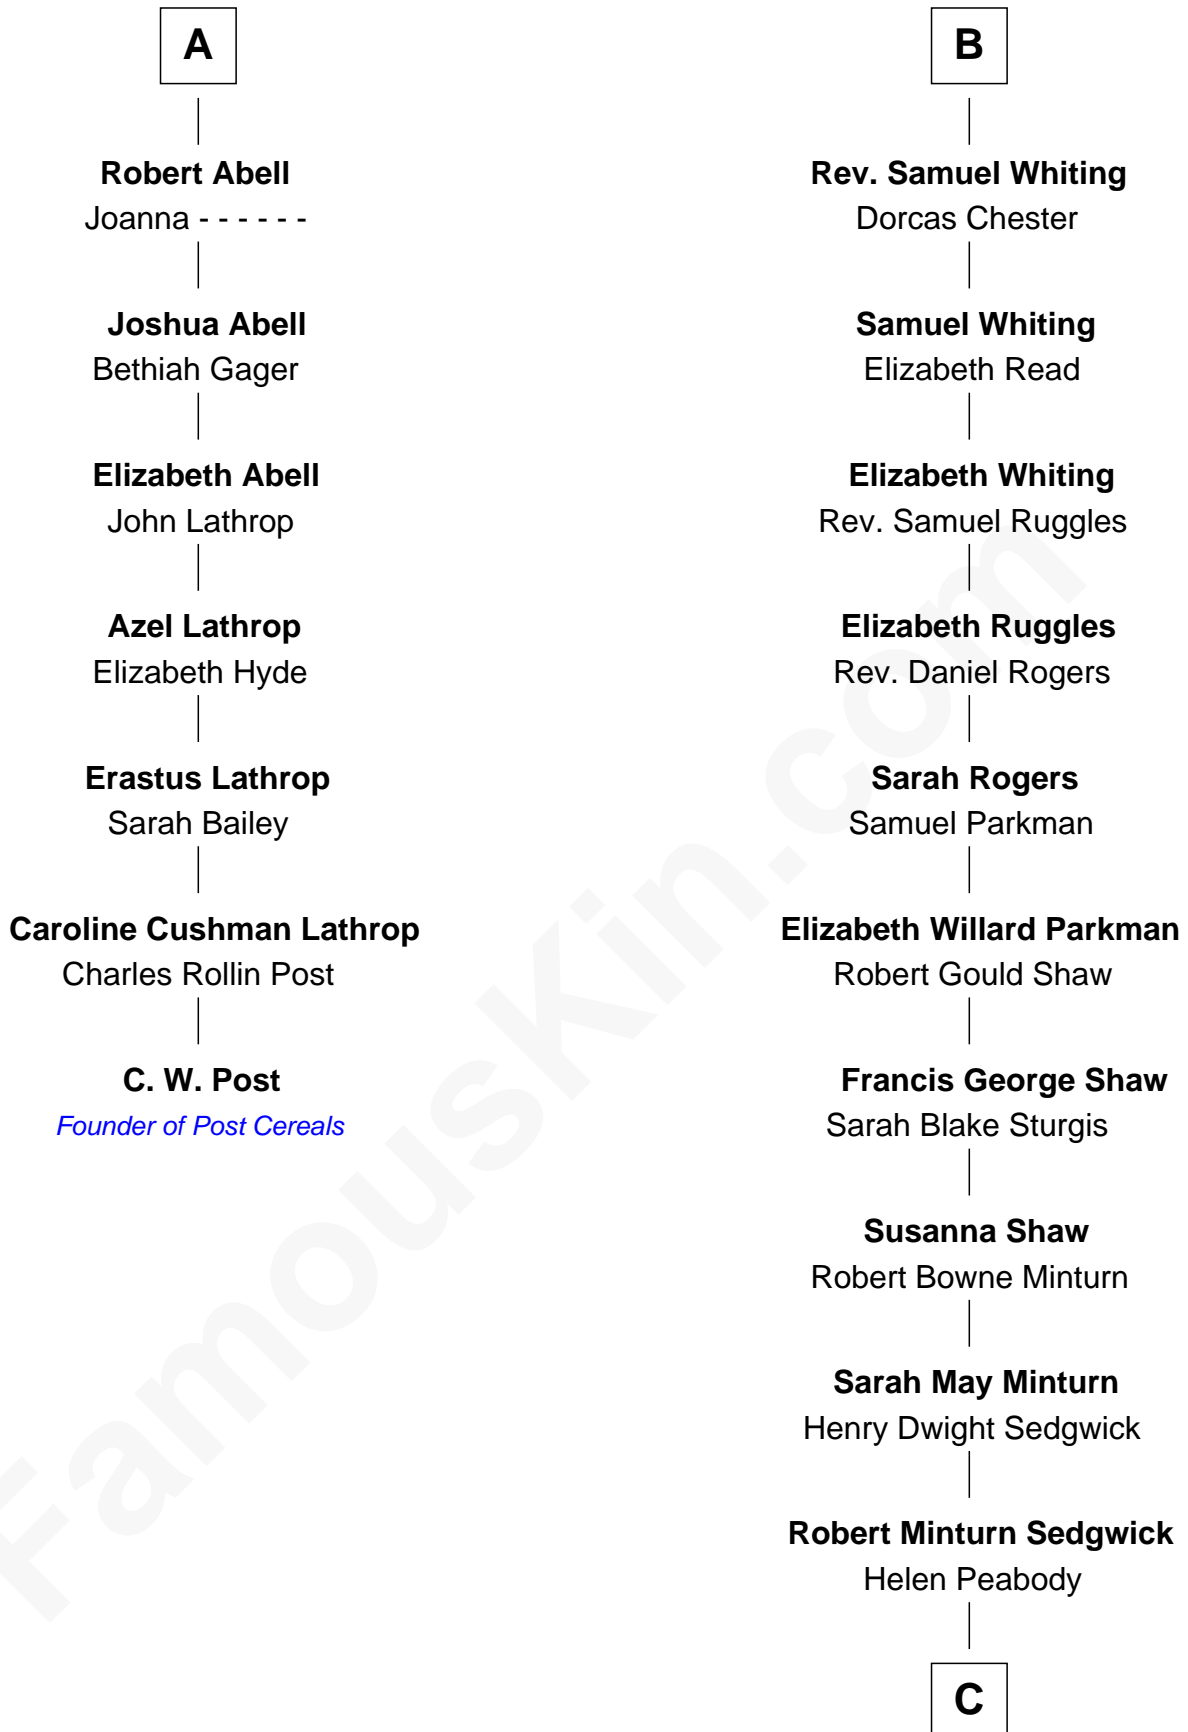

# FamousKin.com Relationship Chart of

**C. W. Post**

*Founder of Post Cereals*

13th cousin 5 times removed of

**Kyra Sedgwick**

*TV and Movie Actress*

**Sir Robert Corbet**

Margaret - - - - -

C

Henry Dwight Sedgwick

Patricia Ann Rosenwald

Kyra Sedgwick

*TV and Movie Actress*

FamousKin.com