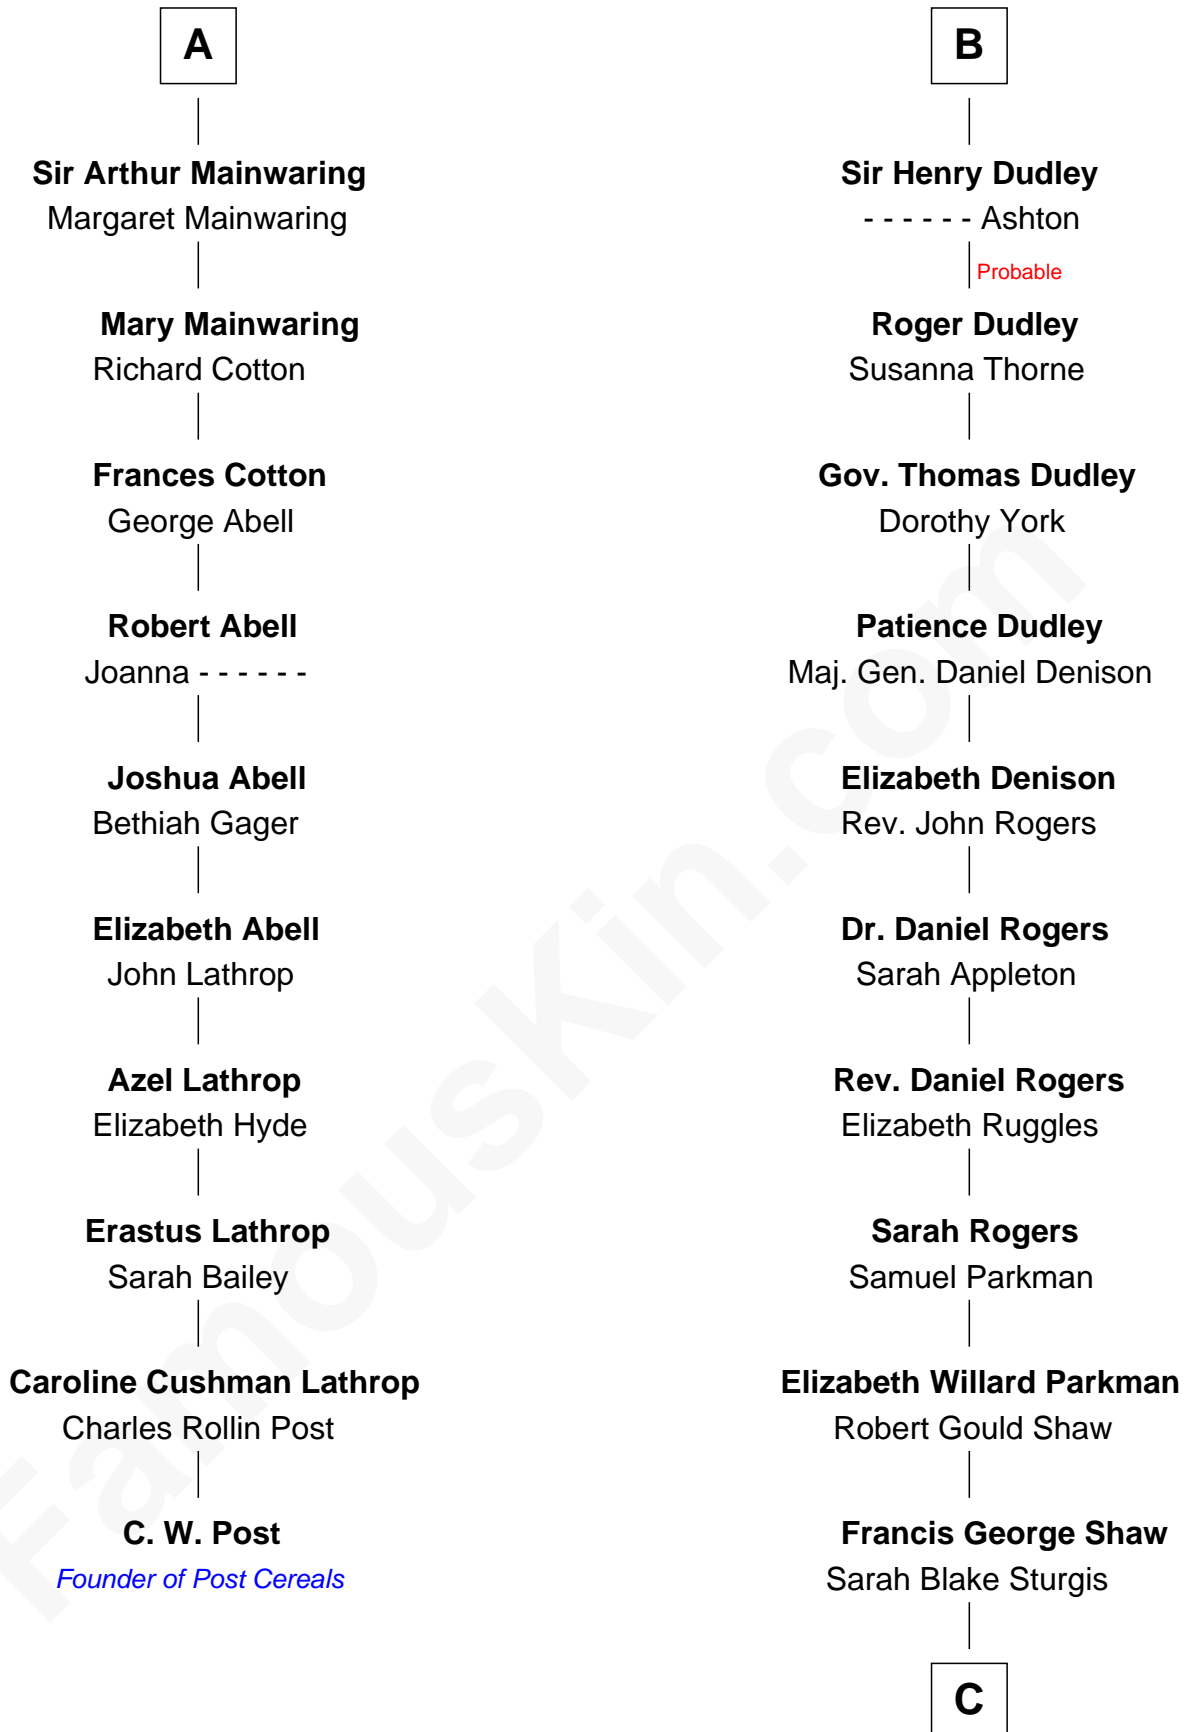

FamousKin.com Relationship Chart of

C. W. Post

Founder of Post Cereals

16th cousin 5 times removed of

Kyra Sedgwick

TV and Movie Actress

Sir William de Ros
Margery de Badlesmere

C

—
Susanna Shaw

Robert Bowne Minturn

—
Sarah May Minturn

Henry Dwight Sedgwick

—
Robert Minturn Sedgwick

Helen Peabody

—
Henry Dwight Sedgwick

Patricia Ann Rosenwald