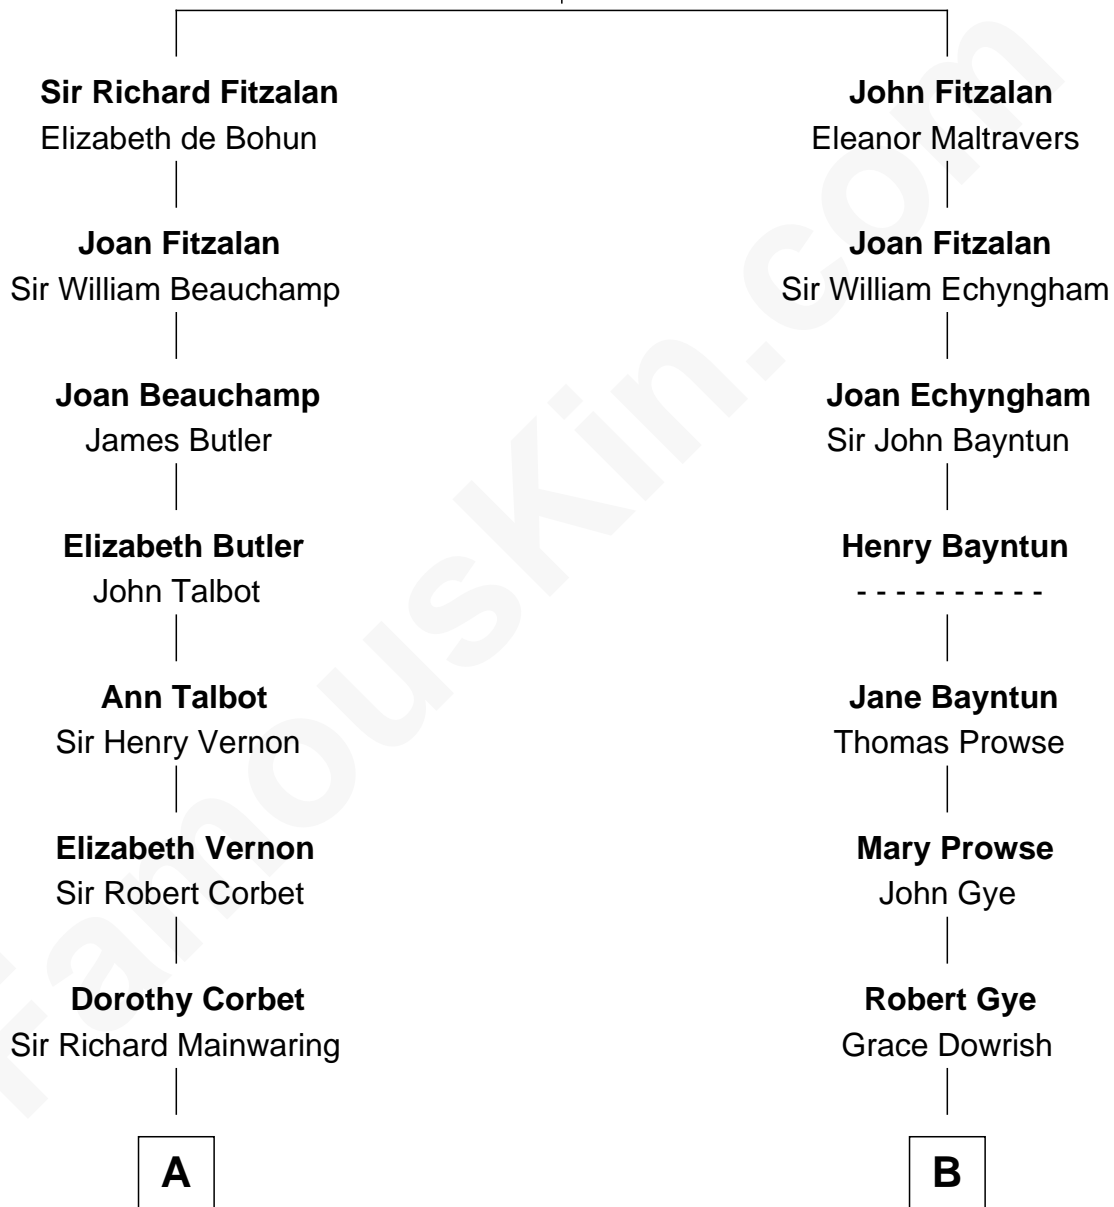

FamousKin.com Relationship Chart of

C. W. Post

Founder of Post Cereals

16th cousin 2 times removed of

Kyra Sedgwick

TV and Movie Actress

Richard Fitzalan
Eleanor Plantagenet

C

Henry Dwight Sedgwick

Patricia Ann Rosenwald

Kyra Sedgwick

TV and Movie Actress

FamousKin.com