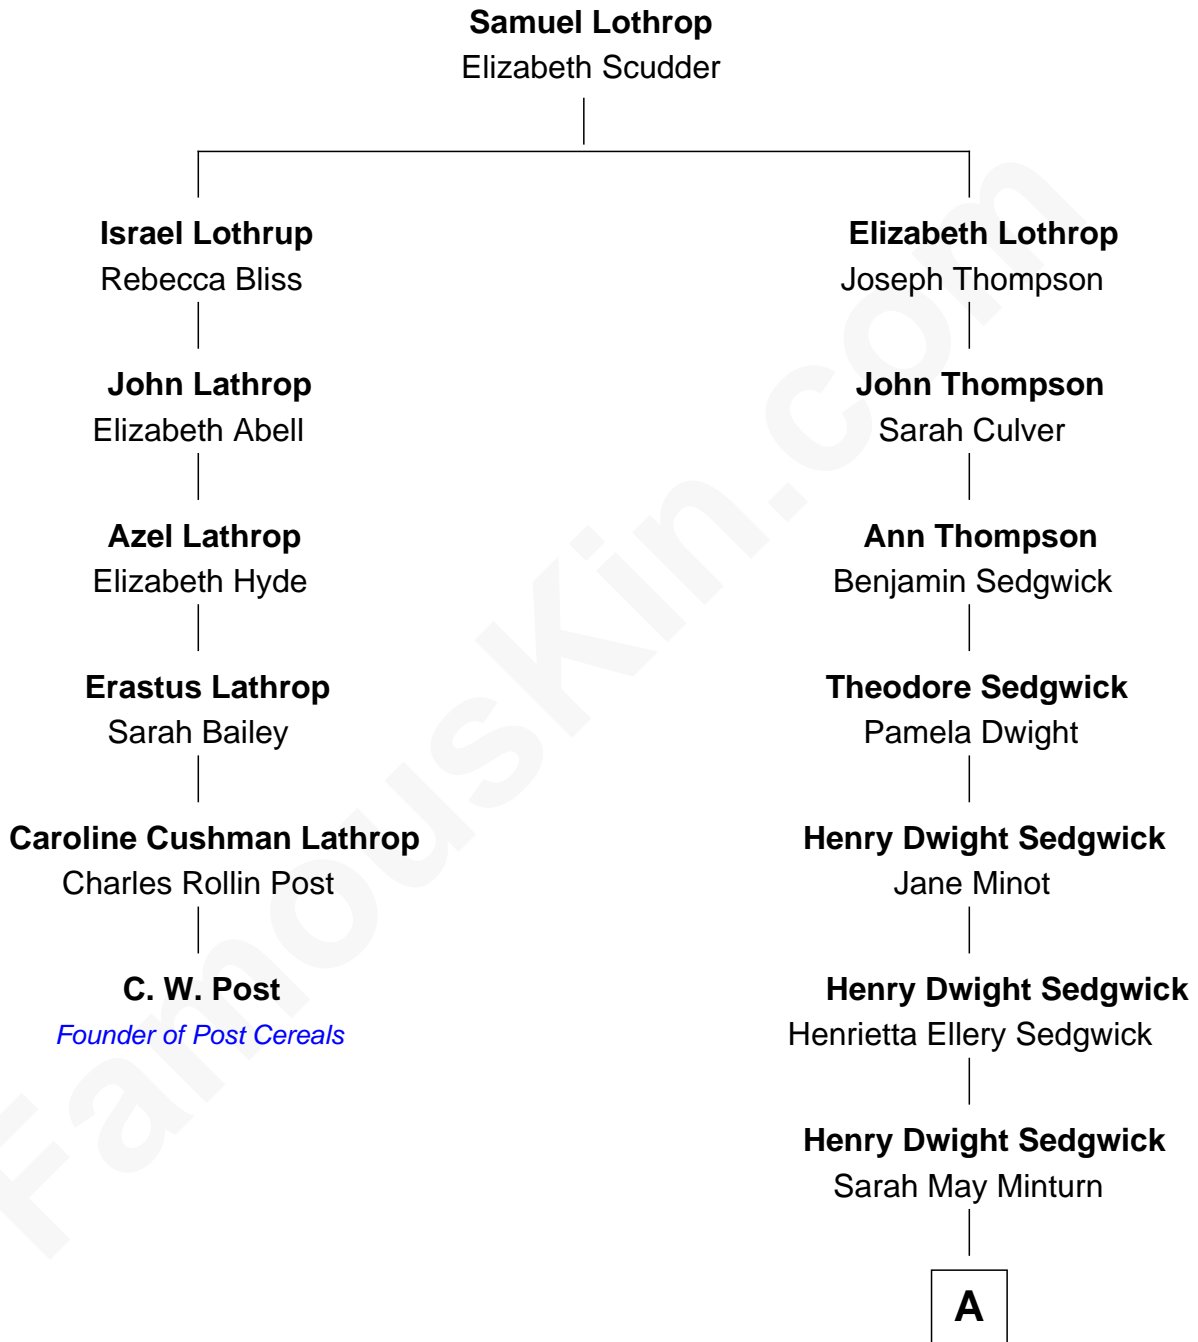

FamousKin.com Relationship Chart of

C. W. Post

Founder of Post Cereals

5th cousin 4 times removed of

Kyra Sedgwick

TV and Movie Actress

A

Robert Minturn Sedgwick

Helen Peabody

Henry Dwight Sedgwick

Patricia Ann Rosenwald

Kyra Sedgwick

TV and Movie Actress