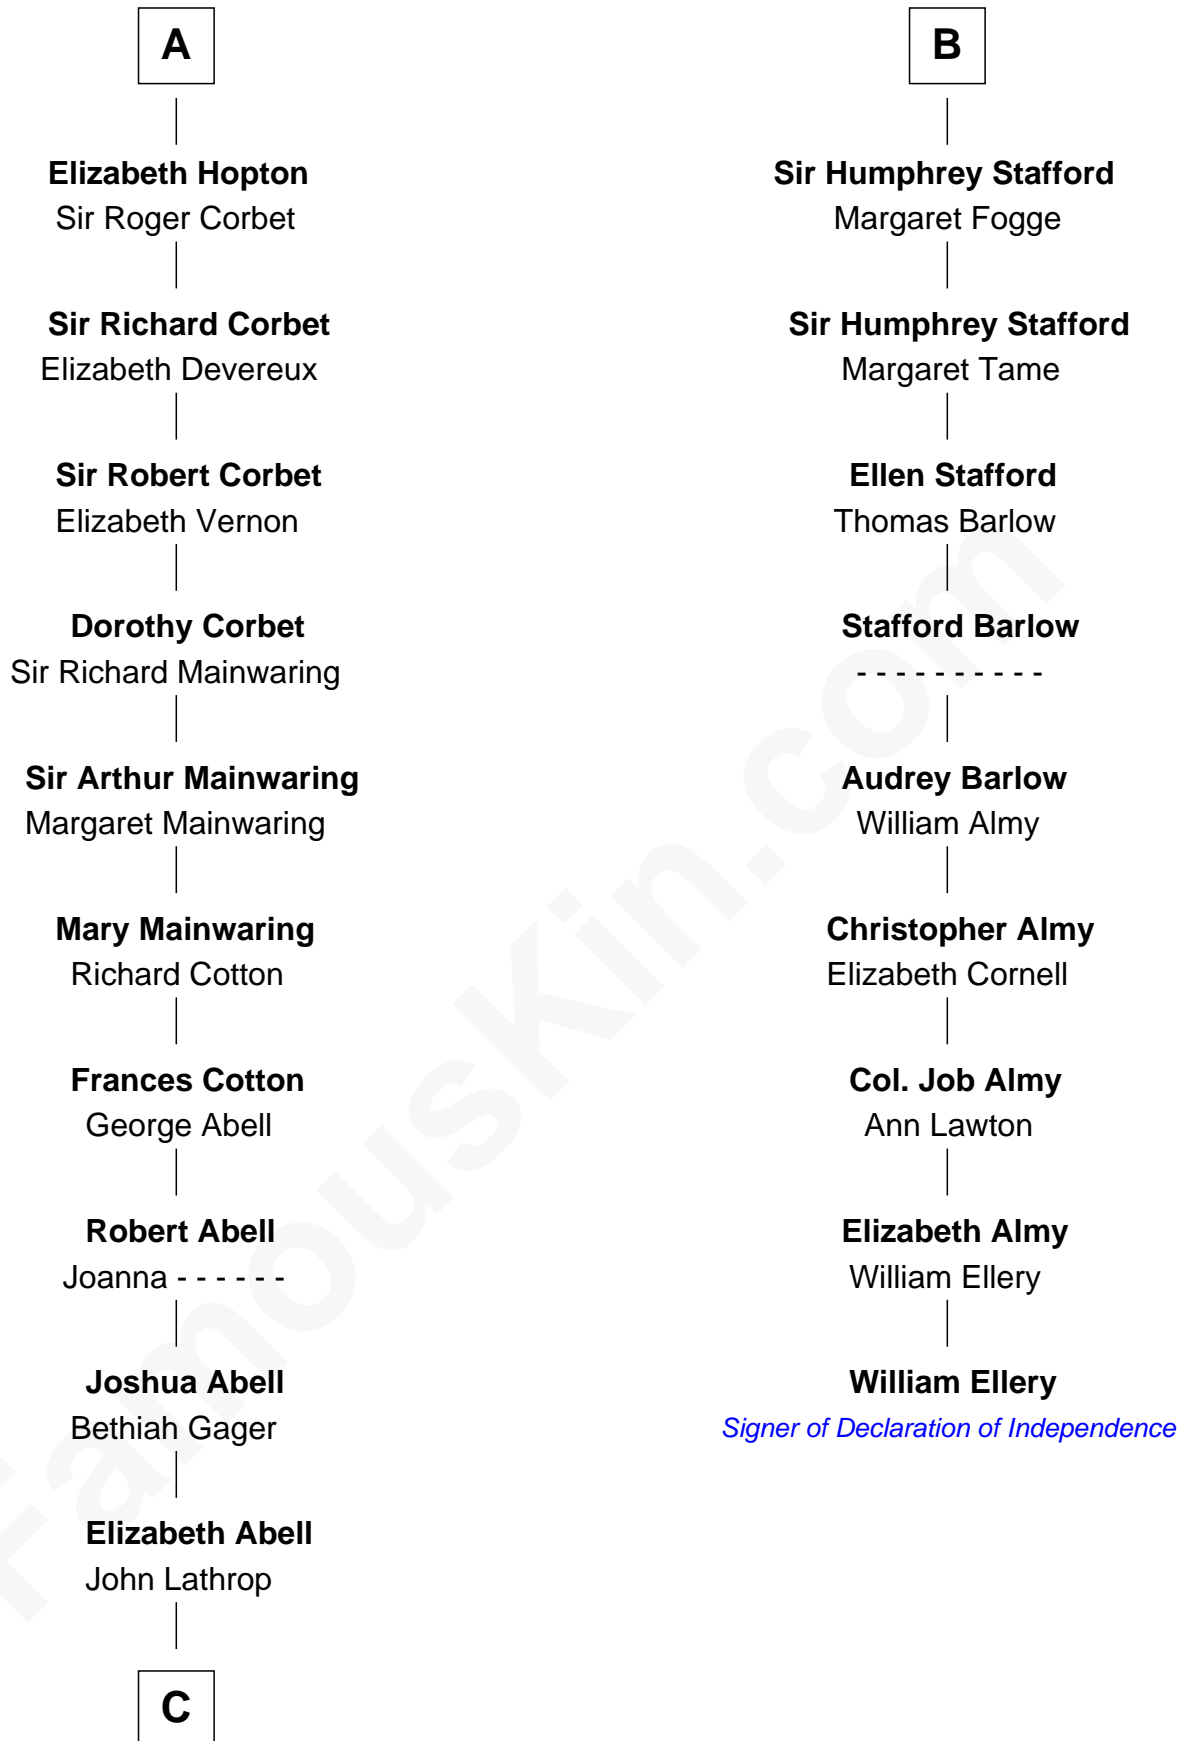

FamousKin.com Relationship Chart of

C. W. Post

Founder of Post Cereals

15th cousin 5 times removed of

William Ellery

Signer of the Declaration of Independence

John de Botetourte

Maud FitzThomas

C

—
Azel Lathrop
Elizabeth Hyde

—
Erastus Lathrop
Sarah Bailey

—
Caroline Cushman Lathrop
Charles Rollin Post

—
C. W. Post
Founder of Post Cereals

FamousKin.com