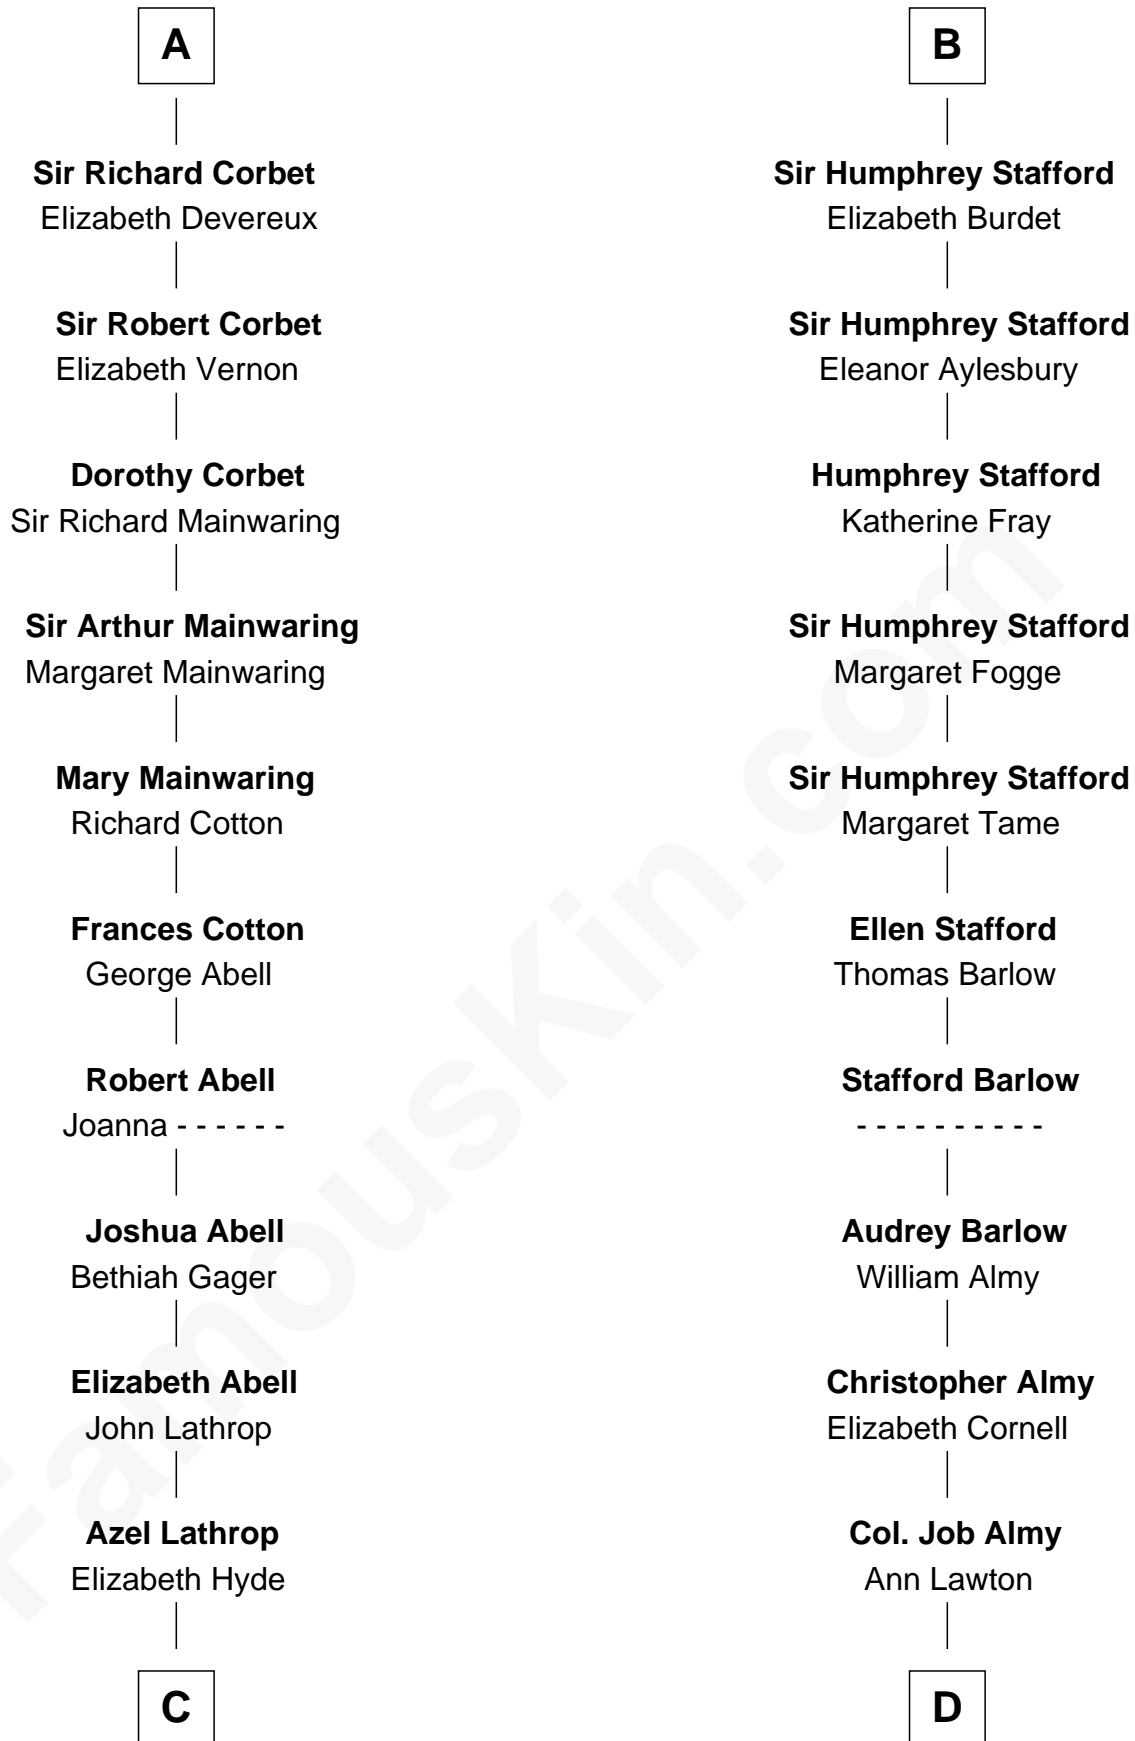

FamousKin.com Relationship Chart of

C. W. Post

Founder of Post Cereals

18th cousin 1 time removed of

William Ellery

Signer of the Declaration of Independence

William d'Aubenev

Mabel of Chester

C

Erastus Lathrop

Sarah Bailey

Caroline Cushman Lathrop

Charles Rollin Post

C. W. Post

Founder of Post Cereals

D