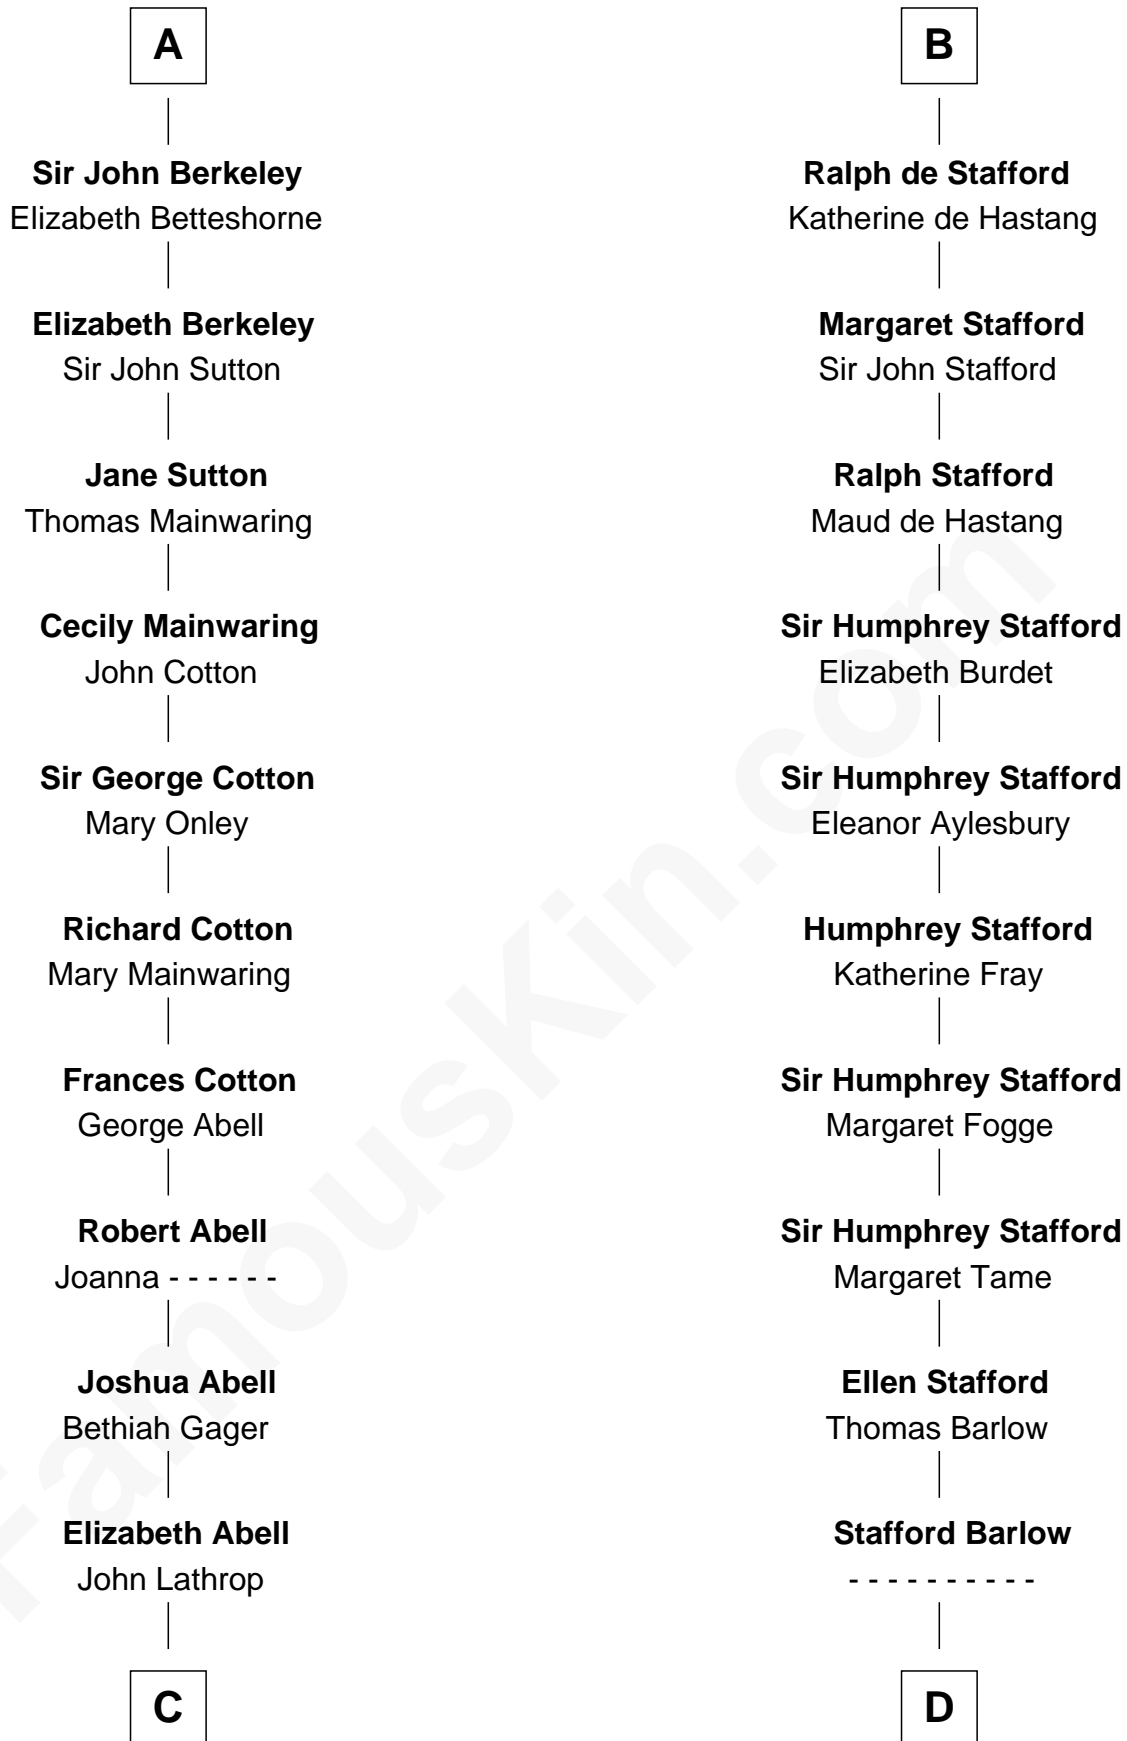

FamousKin.com Relationship Chart of

C. W. Post

Founder of Post Cereals

20th cousin 1 time removed of

William Ellery

Signer of the Declaration of Independence

Walter of Salisbury

C

Azel Lathrop
Elizabeth Hyde

Erastus Lathrop
Sarah Bailey

Caroline Cushman Lathrop
Charles Rollin Post

C. W. Post
Founder of Post Cereals

D

Audrey Barlow
William Almy

Christopher Almy
Elizabeth Cornell

Col. Job Almy
Ann Lawton

Elizabeth Almy
William Ellery

William Ellery
Signer of Declaration of Independence