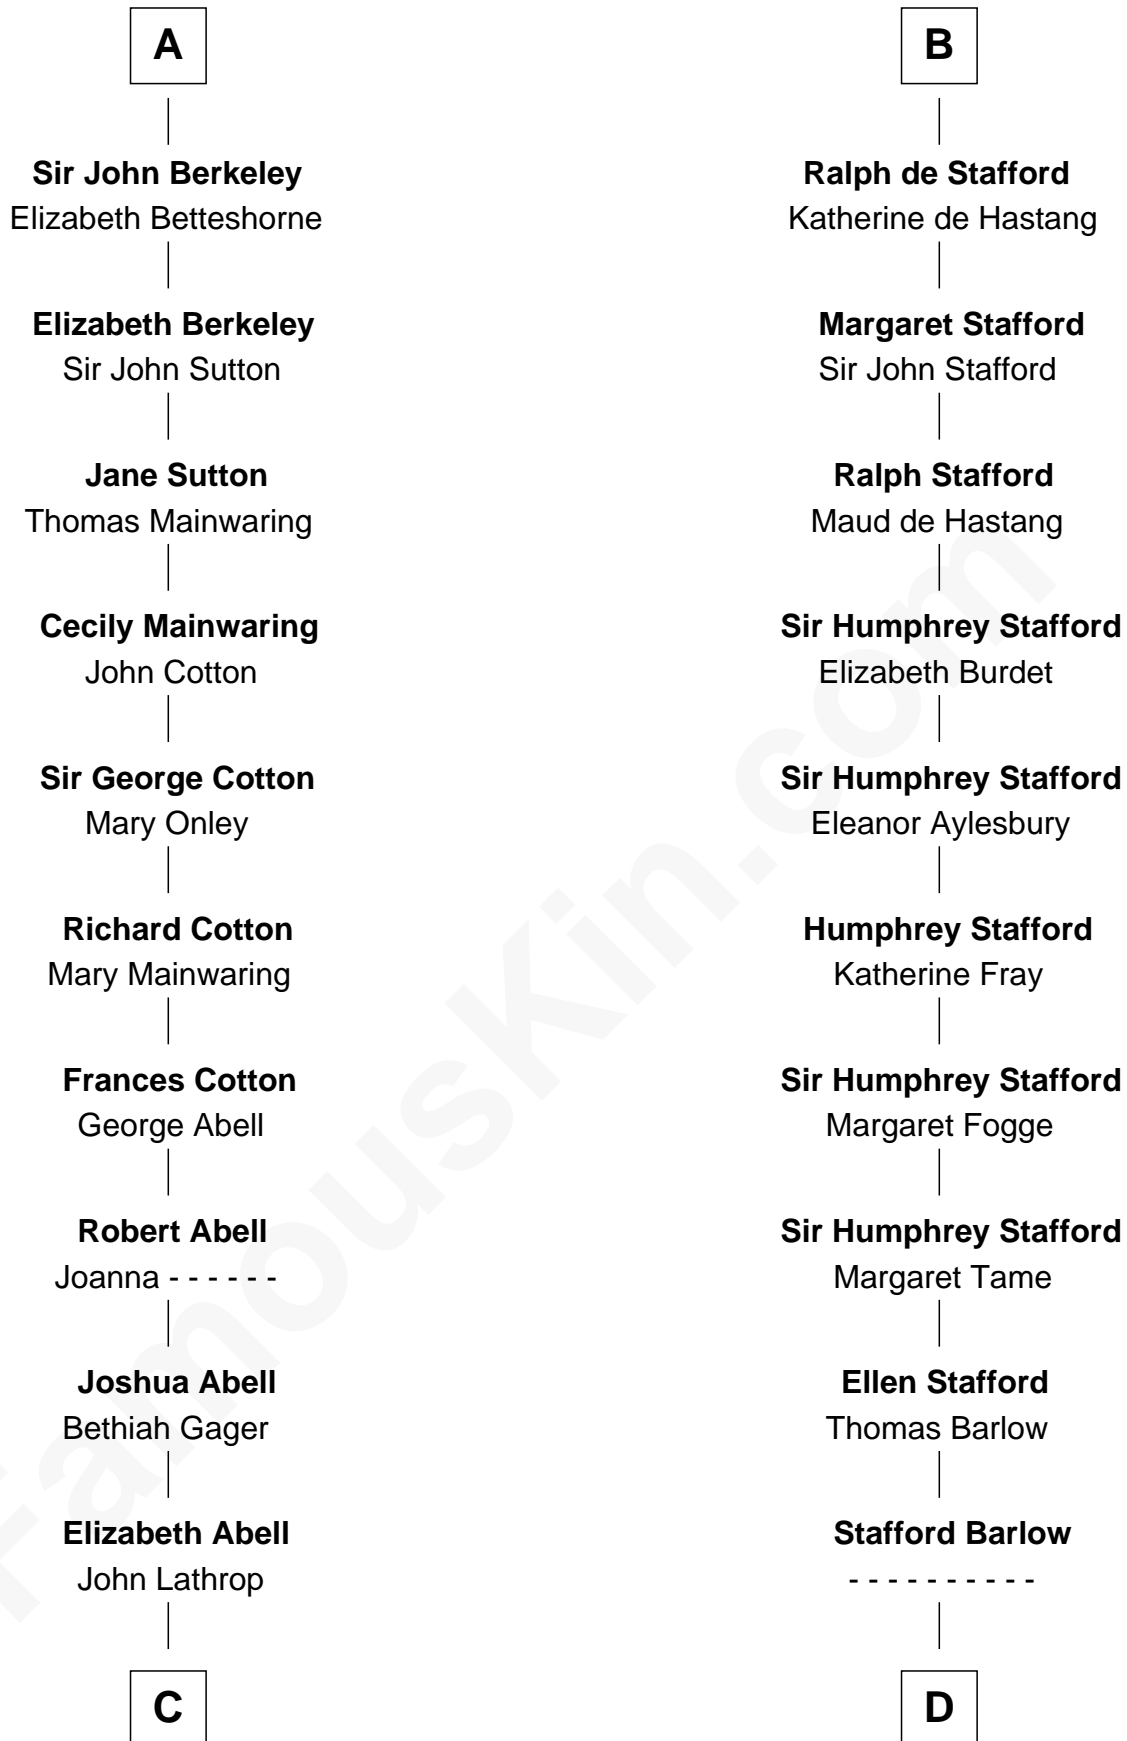

# FamousKin.com Relationship Chart of

**C. W. Post**

*Founder of Post Cereals*

20th cousin 1 time removed of

**William Ellery**

*Signer of the Declaration of Independence*

**Robert of Gloucester**

Mabel FitzHamon

Sir Ranulf de Gernons

**Hugh de Kevelioc**

Bertrade de Montfort

**Mabel of Chester**

William d'Aubeny

**Nichole d'Aubeny**

Sir Roger de Somery

**Margaret de Somery**

Ralph Basset

**Ralph Basset**

Hawise - - - - -

**Margaret Basset**

Edmund de Stafford

**B**

**C**

**Azel Lathrop**  
Elizabeth Hyde

**Erastus Lathrop**  
Sarah Bailey

**Caroline Cushman Lathrop**  
Charles Rollin Post

**C. W. Post**  
*Founder of Post Cereals*

**D**

**Audrey Barlow**  
William Almy

**Christopher Almy**  
Elizabeth Cornell