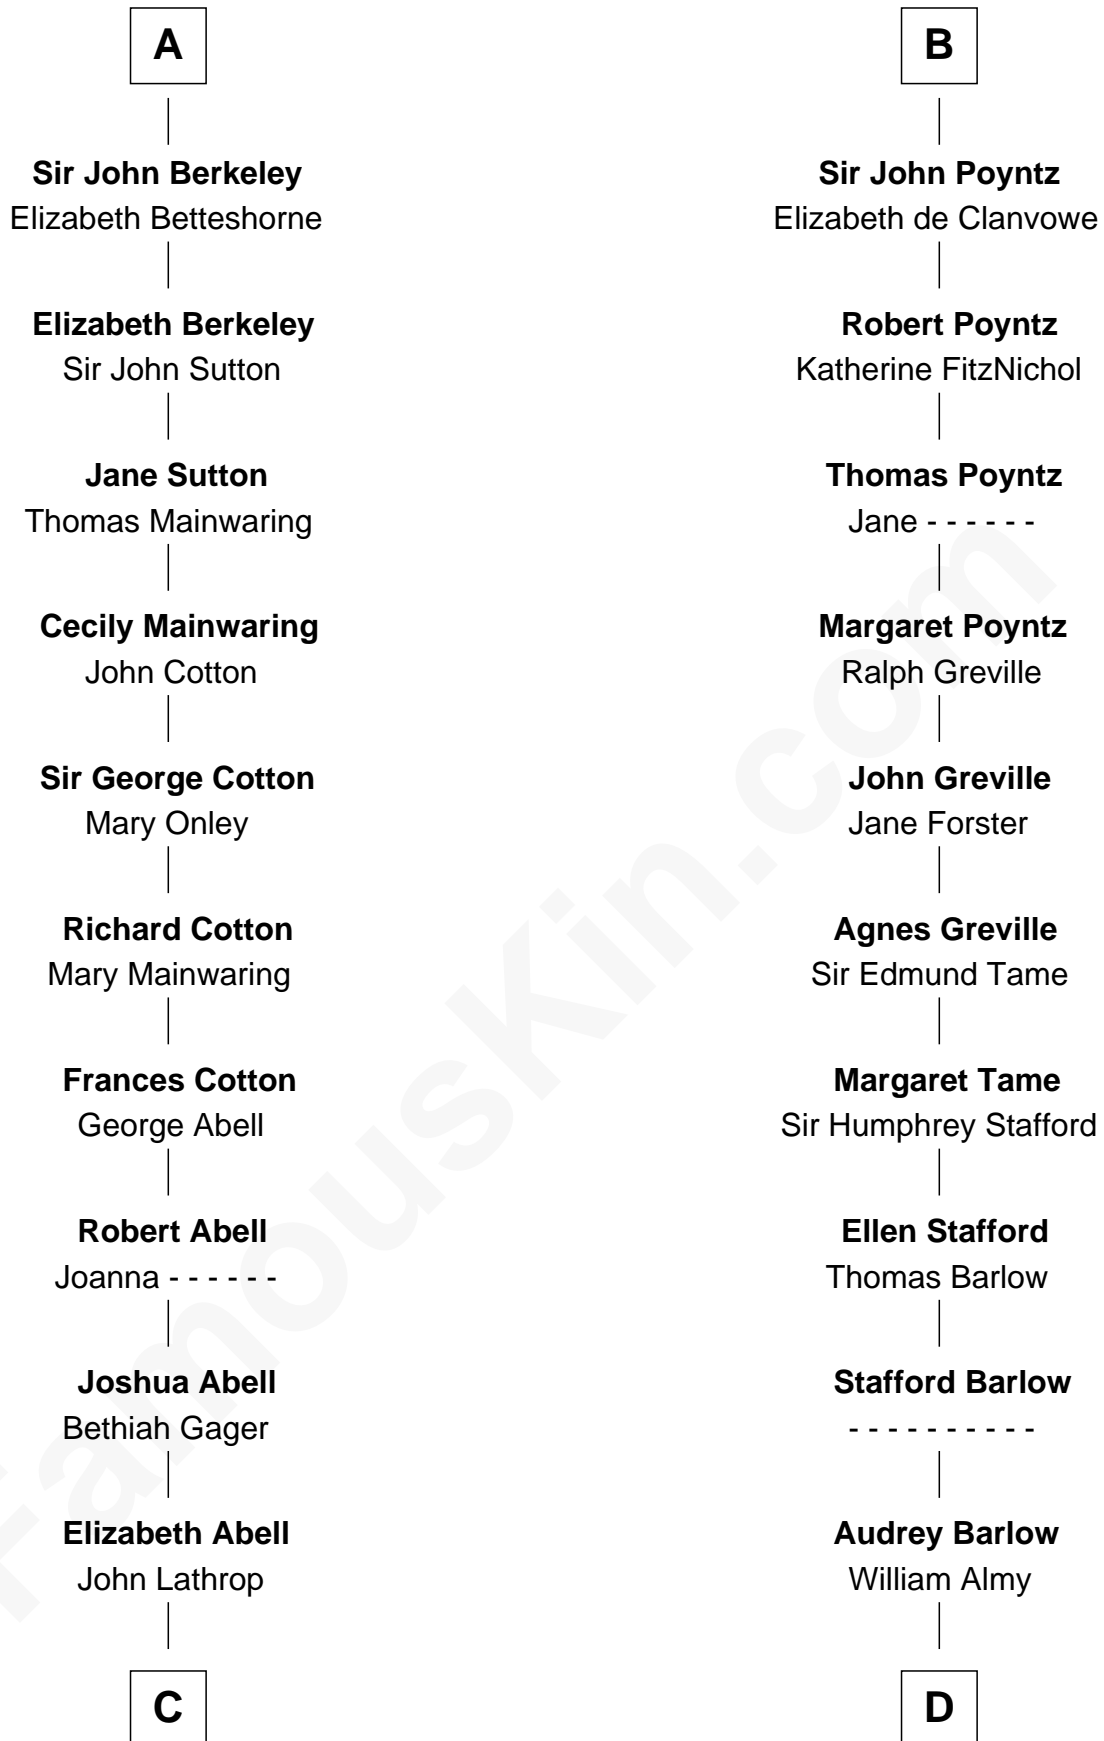

# FamousKin.com Relationship Chart of

**C. W. Post**

*Founder of Post Cereals*

20th cousin of

**William Ellery**

*Signer of the Declaration of Independence*

**Ranulf III le Meschin**

Lucy of Bolingbroke

Isabel Dyall

**Sir Hugh Poyntz**

-----

**Sir Nicholas Poyntz**

Maud de Acton

**B**

**C**

**Azel Lathrop**  
Elizabeth Hyde

**Erastus Lathrop**  
Sarah Bailey

**Caroline Cushman Lathrop**  
Charles Rollin Post

**C. W. Post**  
*Founder of Post Cereals*

**D**

**Christopher Almy**  
Elizabeth Cornell

**Col. Job Almy**  
Ann Lawton