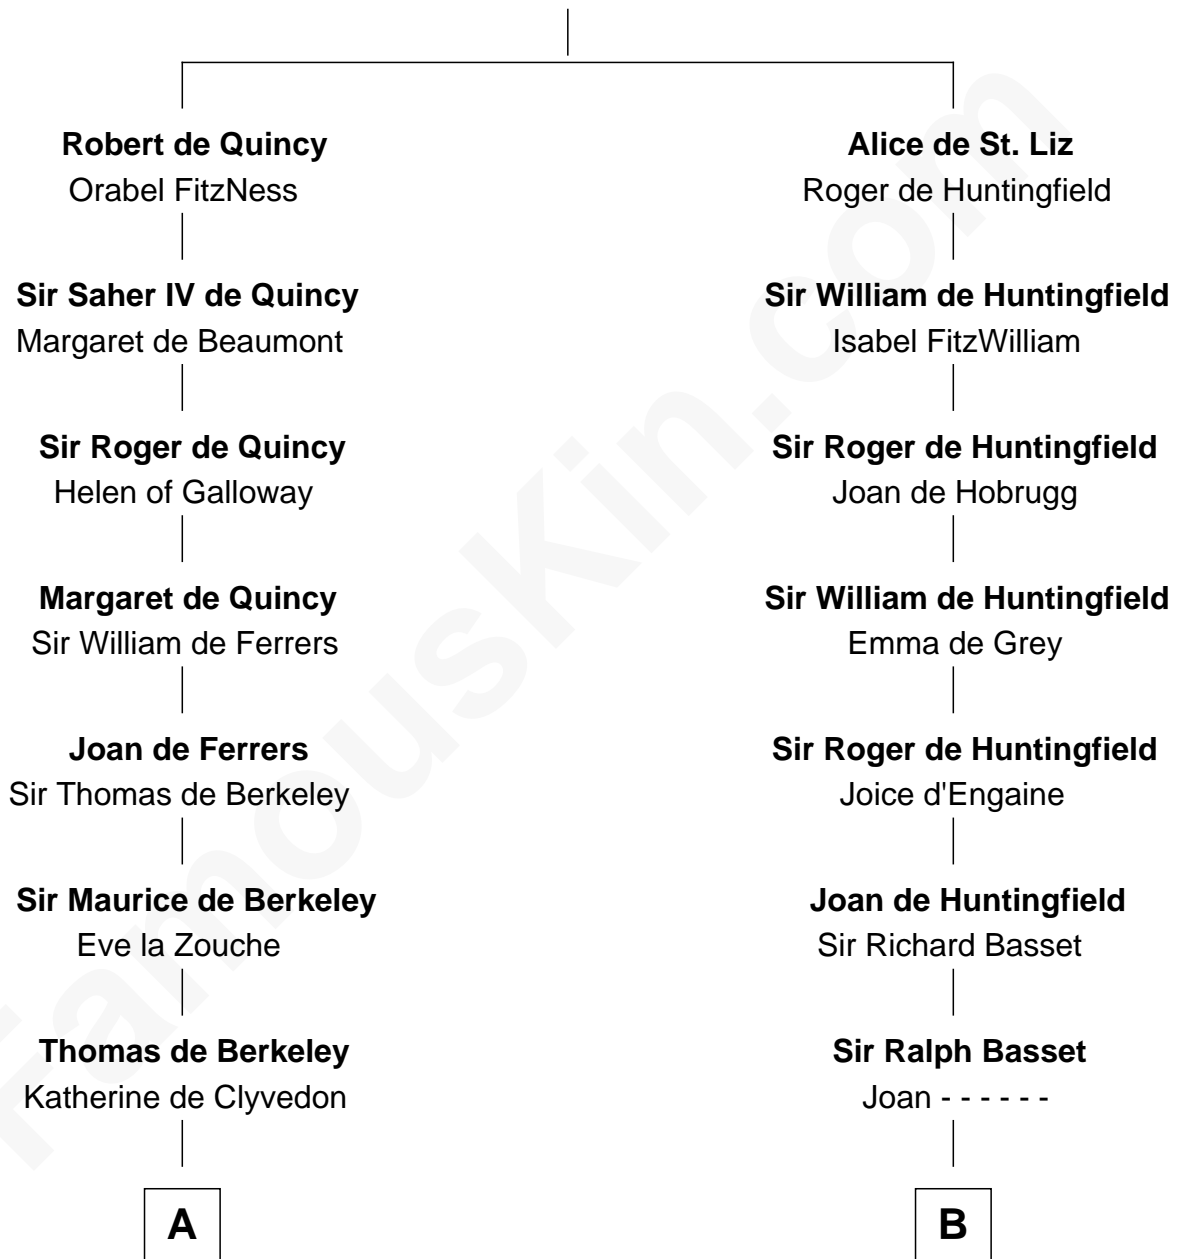

FamousKin.com Relationship Chart of

C. W. Post

Founder of Post Cereals

20th cousin of

William Ellery

Signer of the Declaration of Independence

Saher I de Quincy

Maud de St. Liz

C

Azel Lathrop
Elizabeth Hyde

Erastus Lathrop
Sarah Bailey

Caroline Cushman Lathrop
Charles Rollin Post

C. W. Post
Founder of Post Cereals

D

Christopher Almy
Elizabeth Cornell

Col. Job Almy
Ann Lawton

Elizabeth Almy
William Ellery

William Ellery
Signer of Declaration of Independence