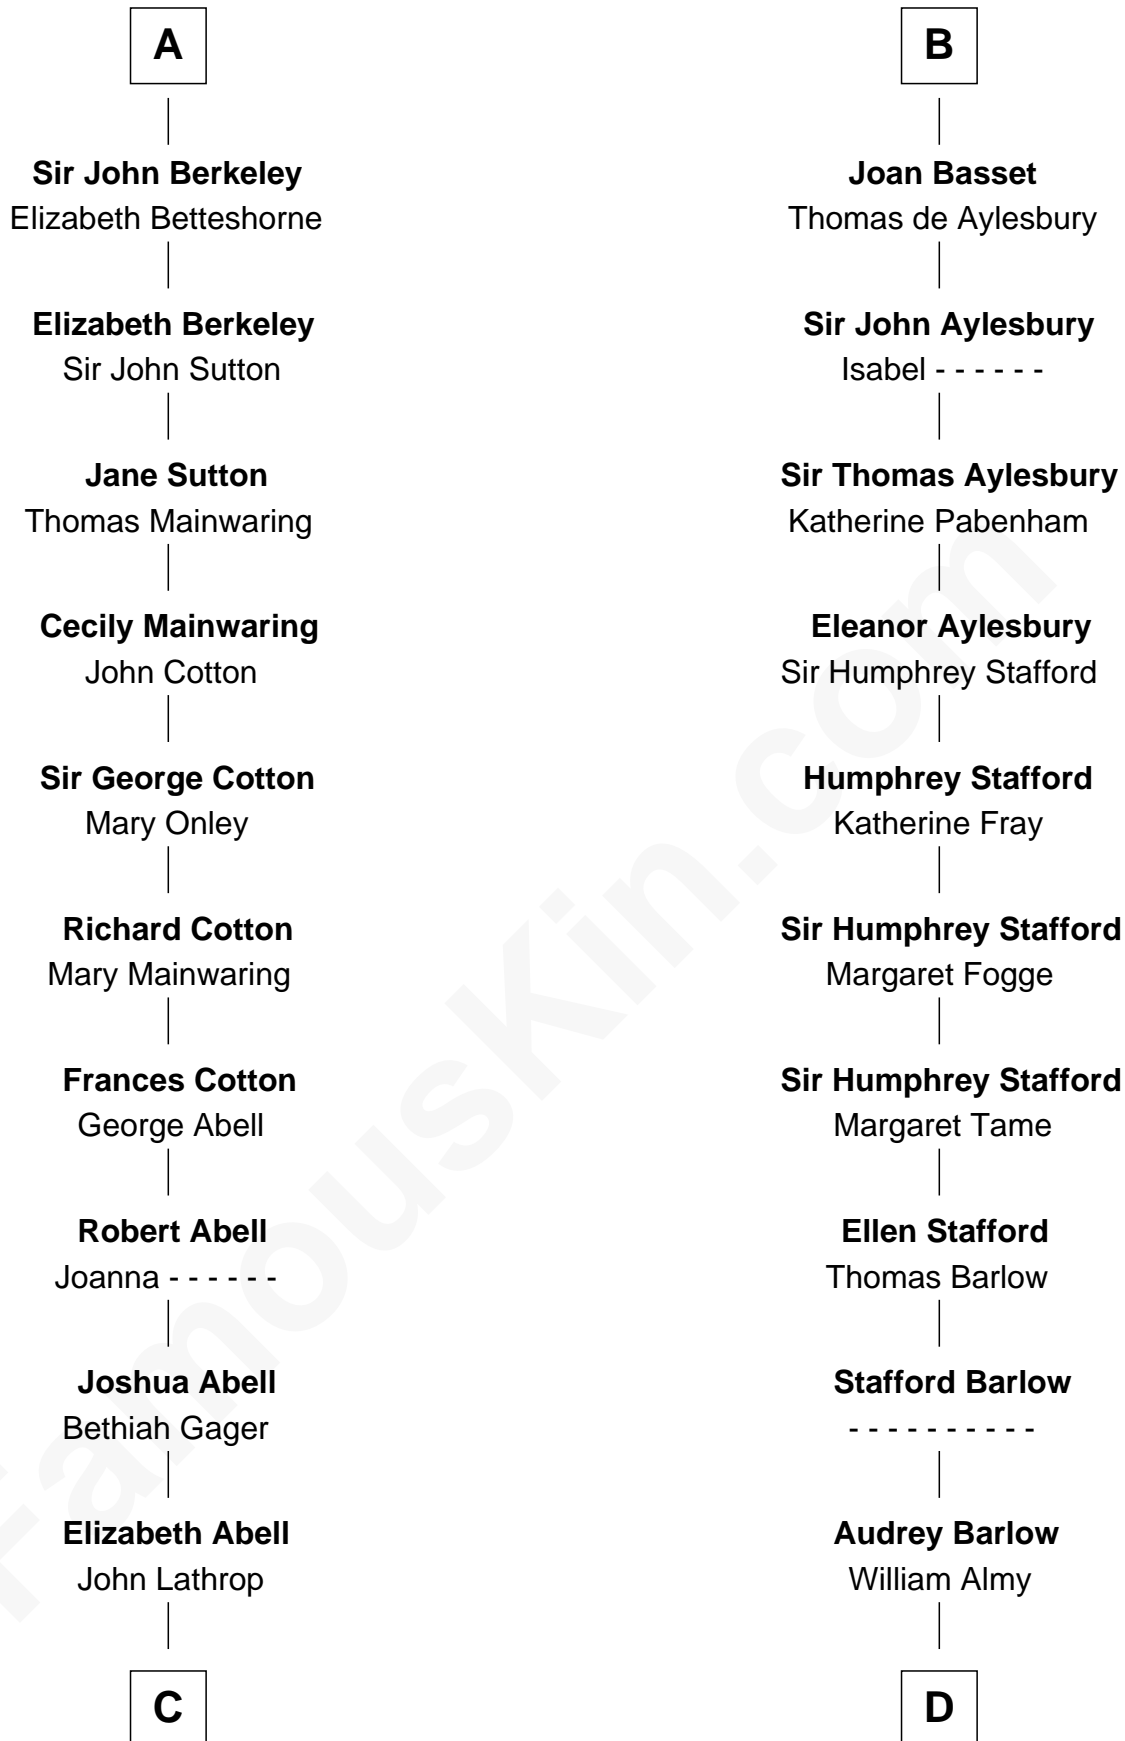

FamousKin.com Relationship Chart of

C. W. Post

Founder of Post Cereals

20th cousin of

William Ellery

Signer of the Declaration of Independence

Saher I de Quincy

Maud de St. Liz

C

Azel Lathrop
Elizabeth Hyde

Erastus Lathrop
Sarah Bailey

Caroline Cushman Lathrop
Charles Rollin Post

C. W. Post
Founder of Post Cereals

D

Christopher Almy
Elizabeth Cornell

Col. Job Almy
Ann Lawton

Elizabeth Almy
William Ellery

William Ellery
Signer of Declaration of Independence