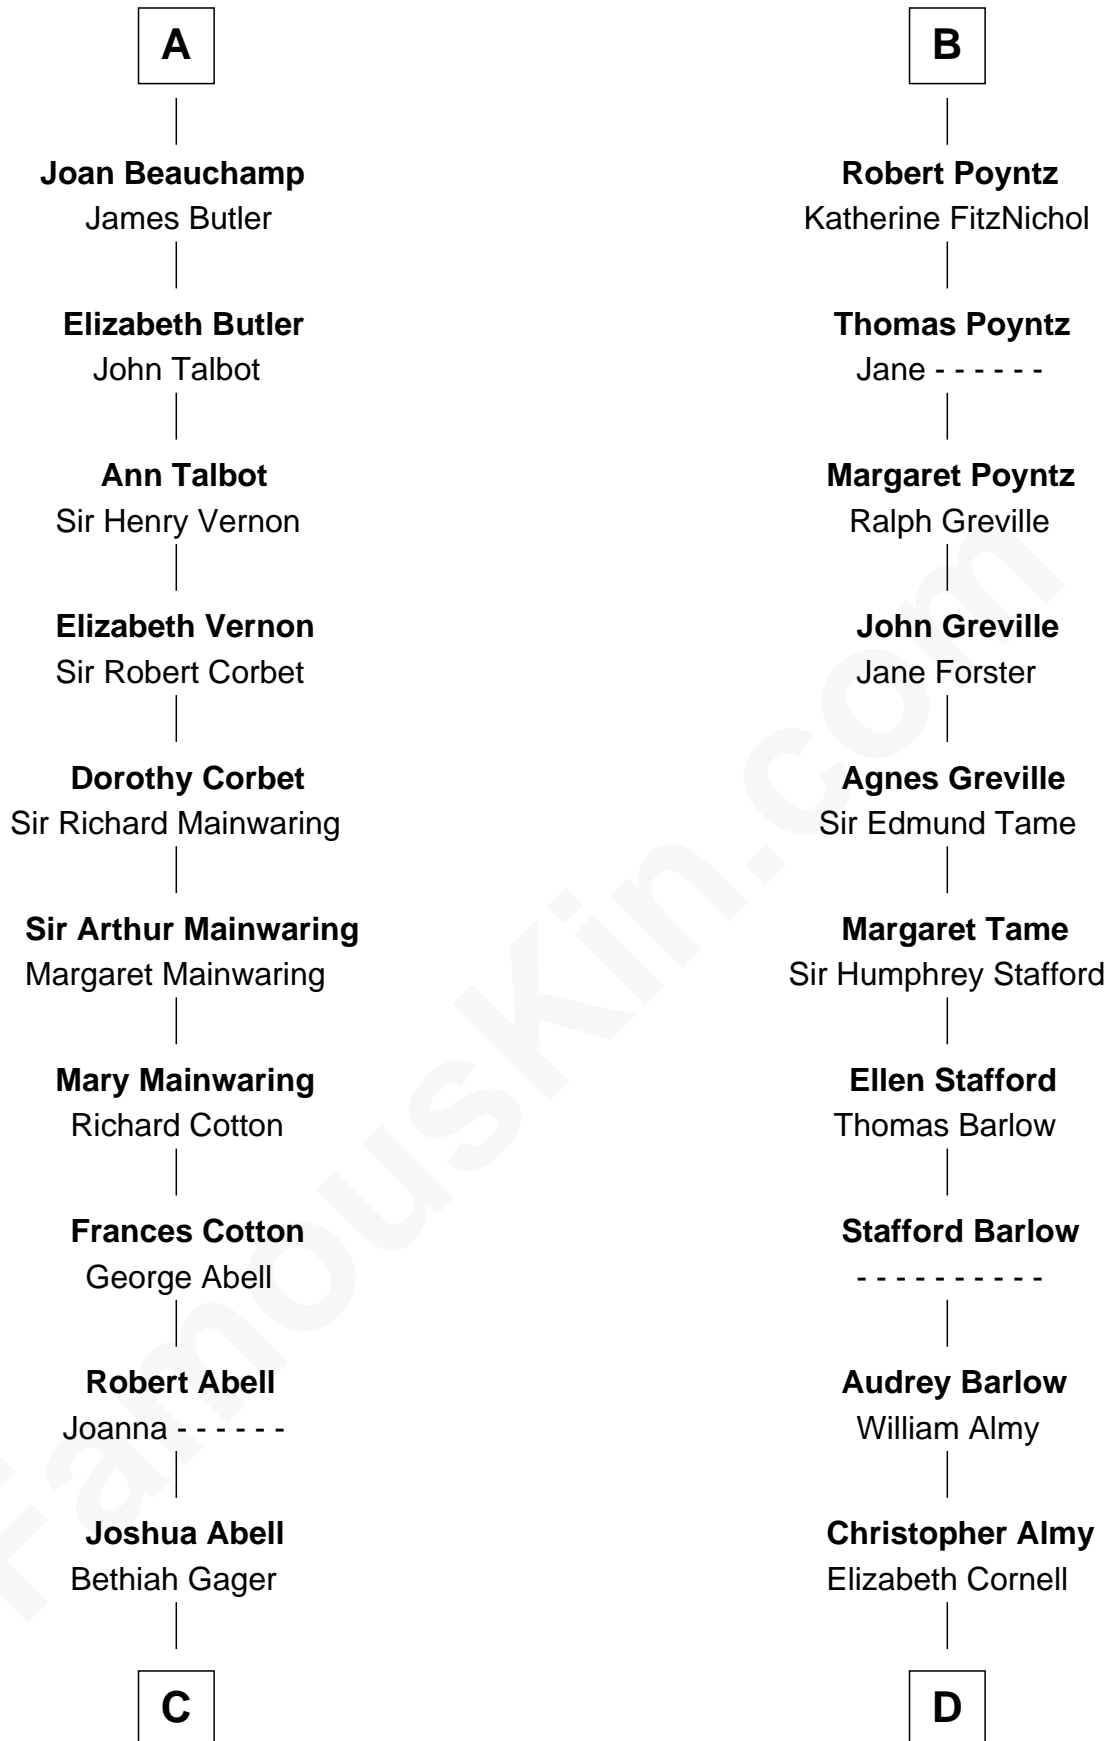

# FamousKin.com Relationship Chart of

**C. W. Post**

*Founder of Post Cereals*

19th cousin 2 times removed of

**William Ellery**

*Signer of the Declaration of Independence*

**C**

**Elizabeth Abell**

John Lathrop

**Azel Lathrop**

Elizabeth Hyde

**Erastus Lathrop**

Sarah Bailey

**Caroline Cushman Lathrop**

Charles Rollin Post

**C. W. Post**