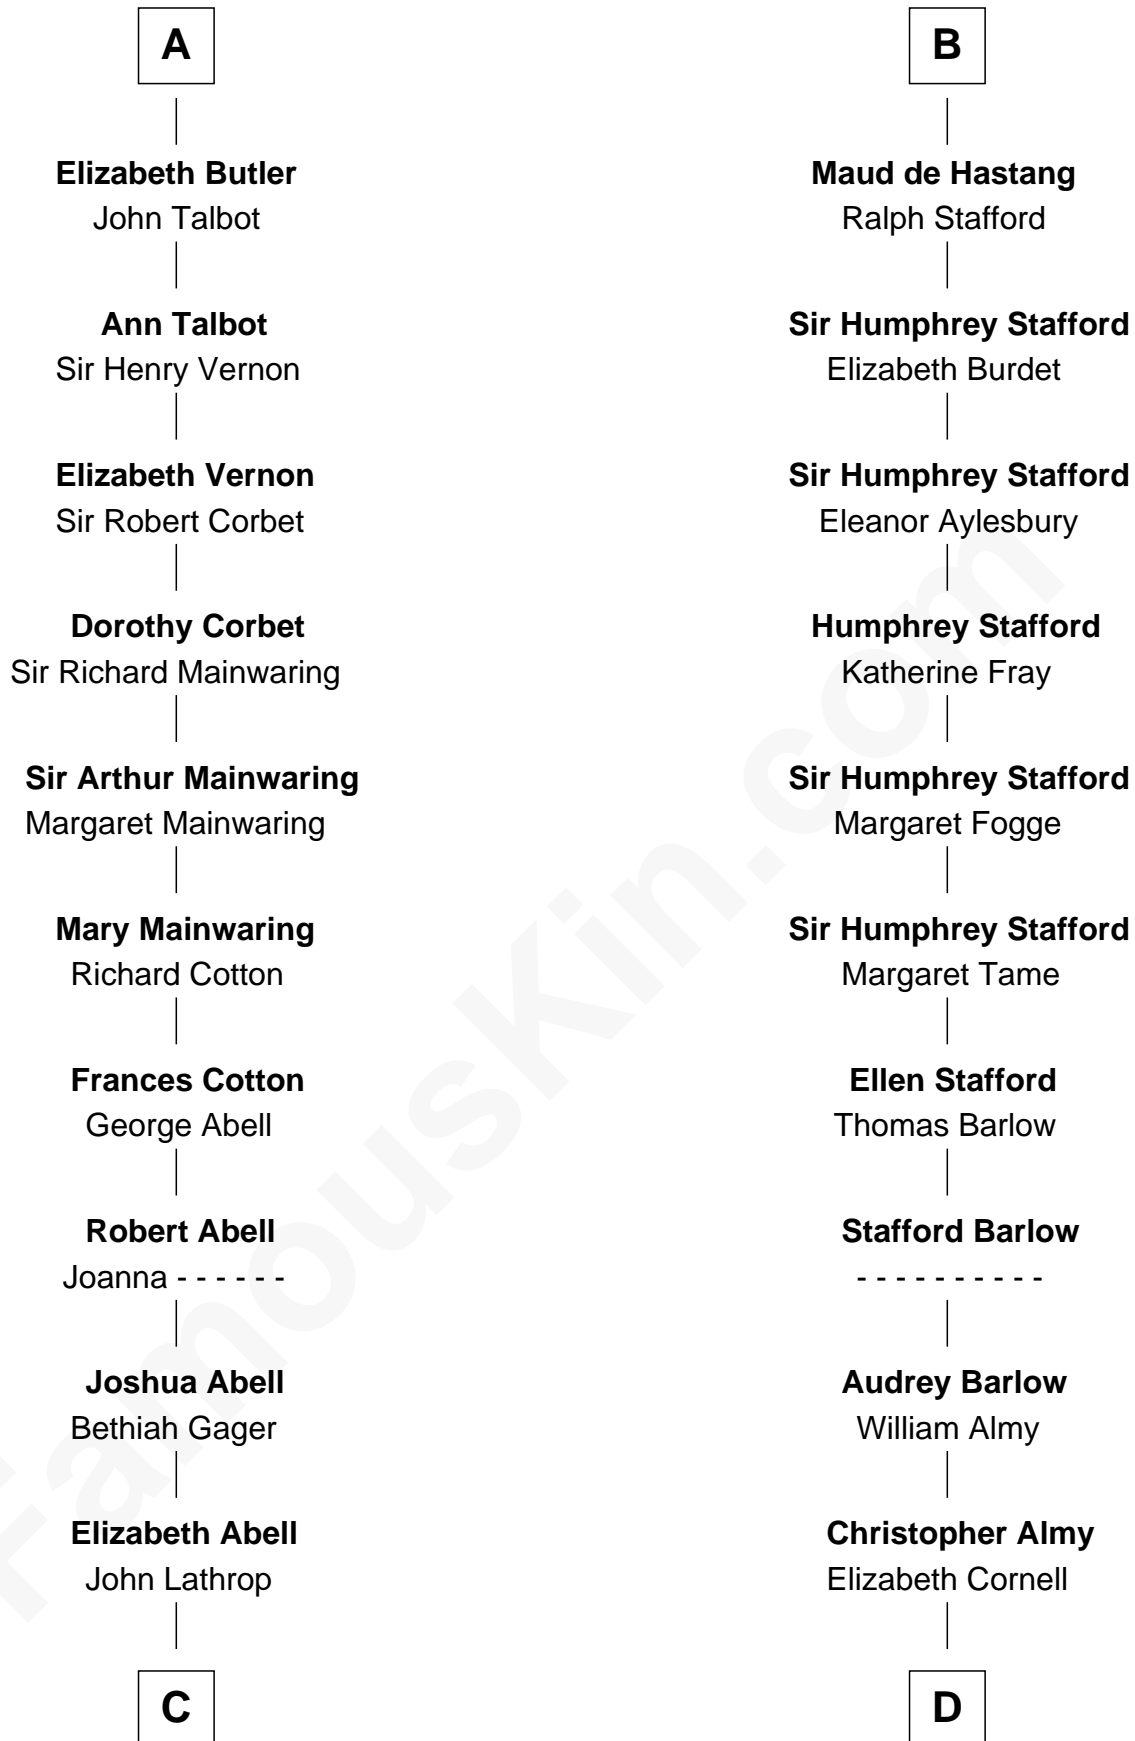

FamousKin.com Relationship Chart of

C. W. Post

Founder of Post Cereals

19th cousin 1 time removed of

William Ellery

Signer of the Declaration of Independence

C

Azel Lathrop
Elizabeth Hyde

Erastus Lathrop
Sarah Bailey

Caroline Cushman Lathrop
Charles Rollin Post

C. W. Post
Founder of Post Cereals

D

Col. Job Almy
Ann Lawton

Elizabeth Almy
William Ellery

William Ellery
Signer of Declaration of Independence