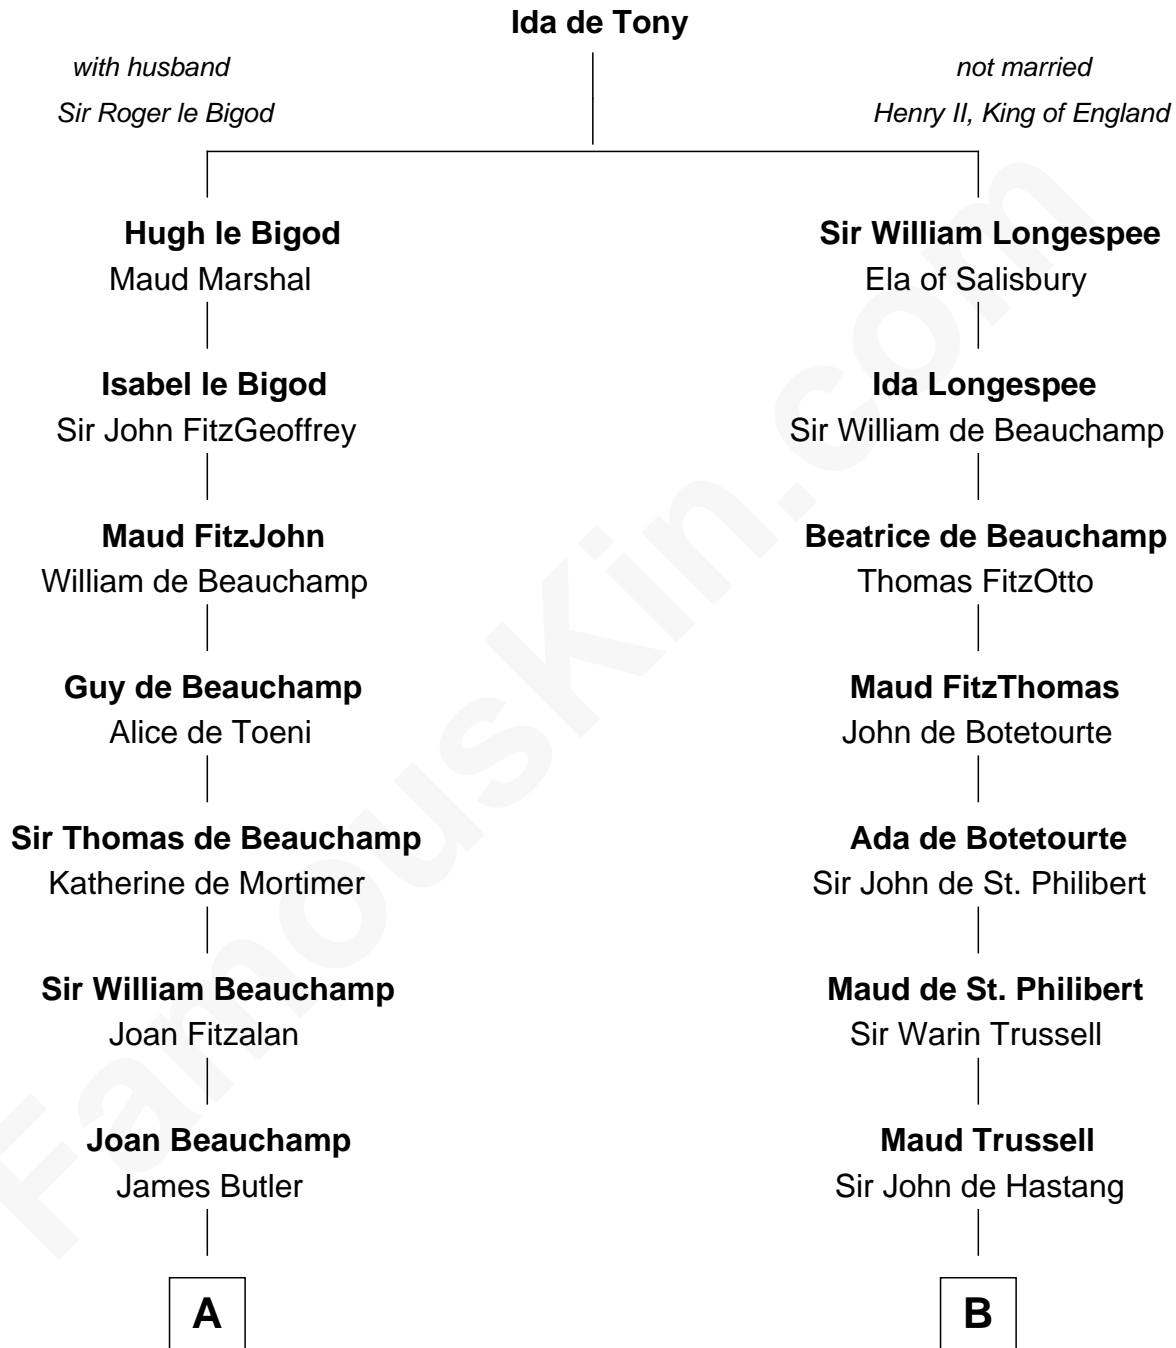

FamousKin.com Relationship Chart of

C. W. Post

Founder of Post Cereals

19th cousin 1 time removed of

William Ellery

Signer of the Declaration of Independence

C

Azel Lathrop
Elizabeth Hyde

Erastus Lathrop
Sarah Bailey

Caroline Cushman Lathrop
Charles Rollin Post

C. W. Post
Founder of Post Cereals

D

Col. Job Almy
Ann Lawton

Elizabeth Almy
William Ellery

William Ellery
Signer of Declaration of Independence